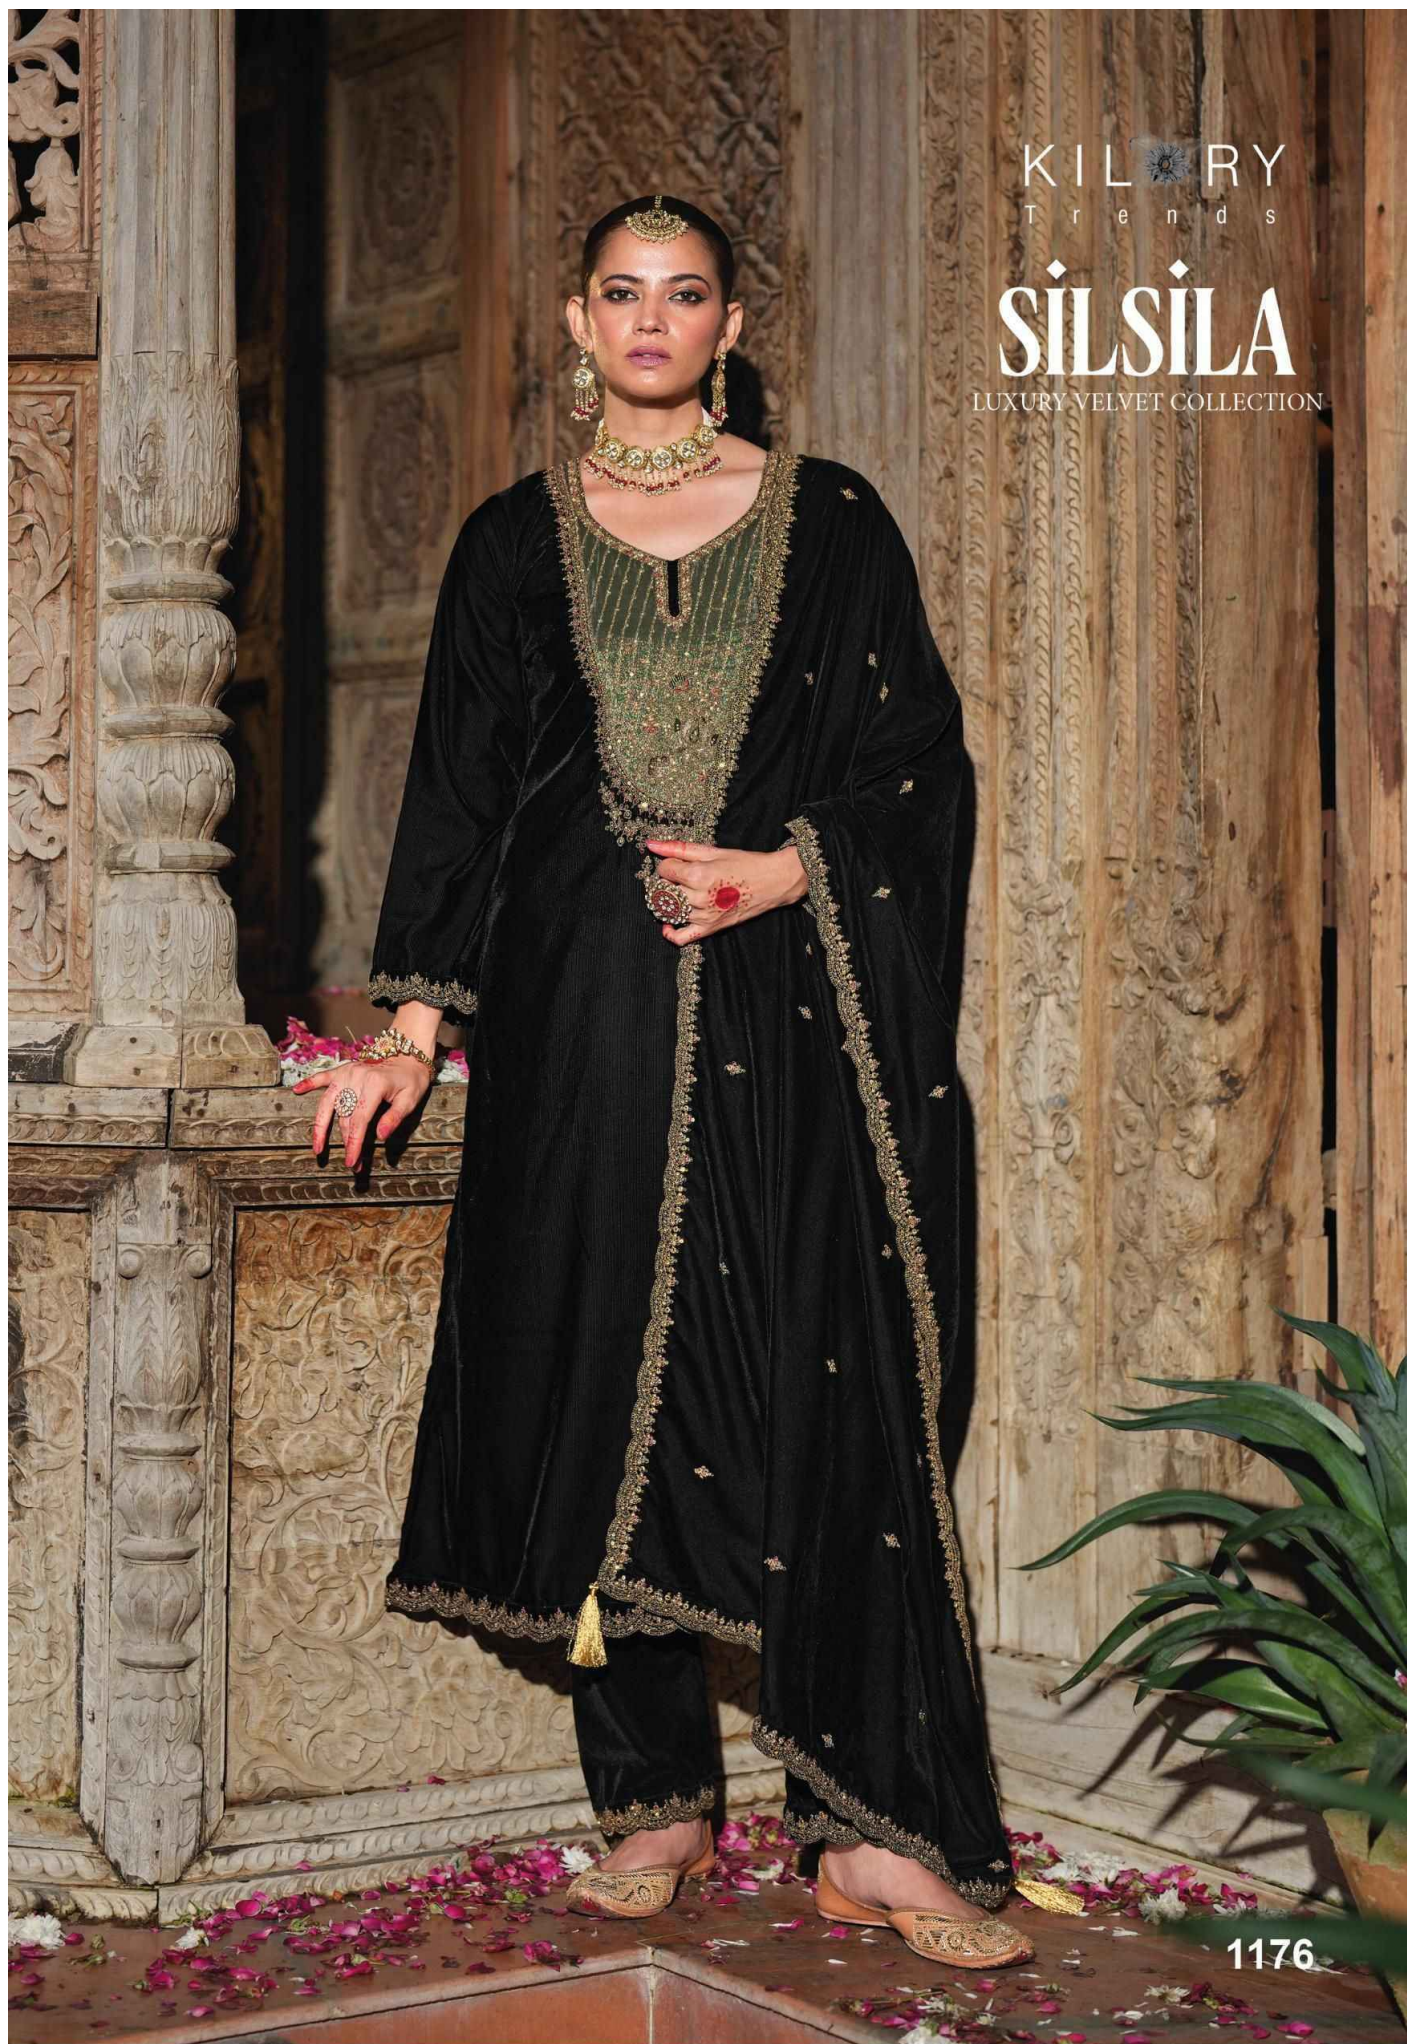

KILORY
T r e n d s

SILSILA

LUXURY VELVET COLLECTION

1176