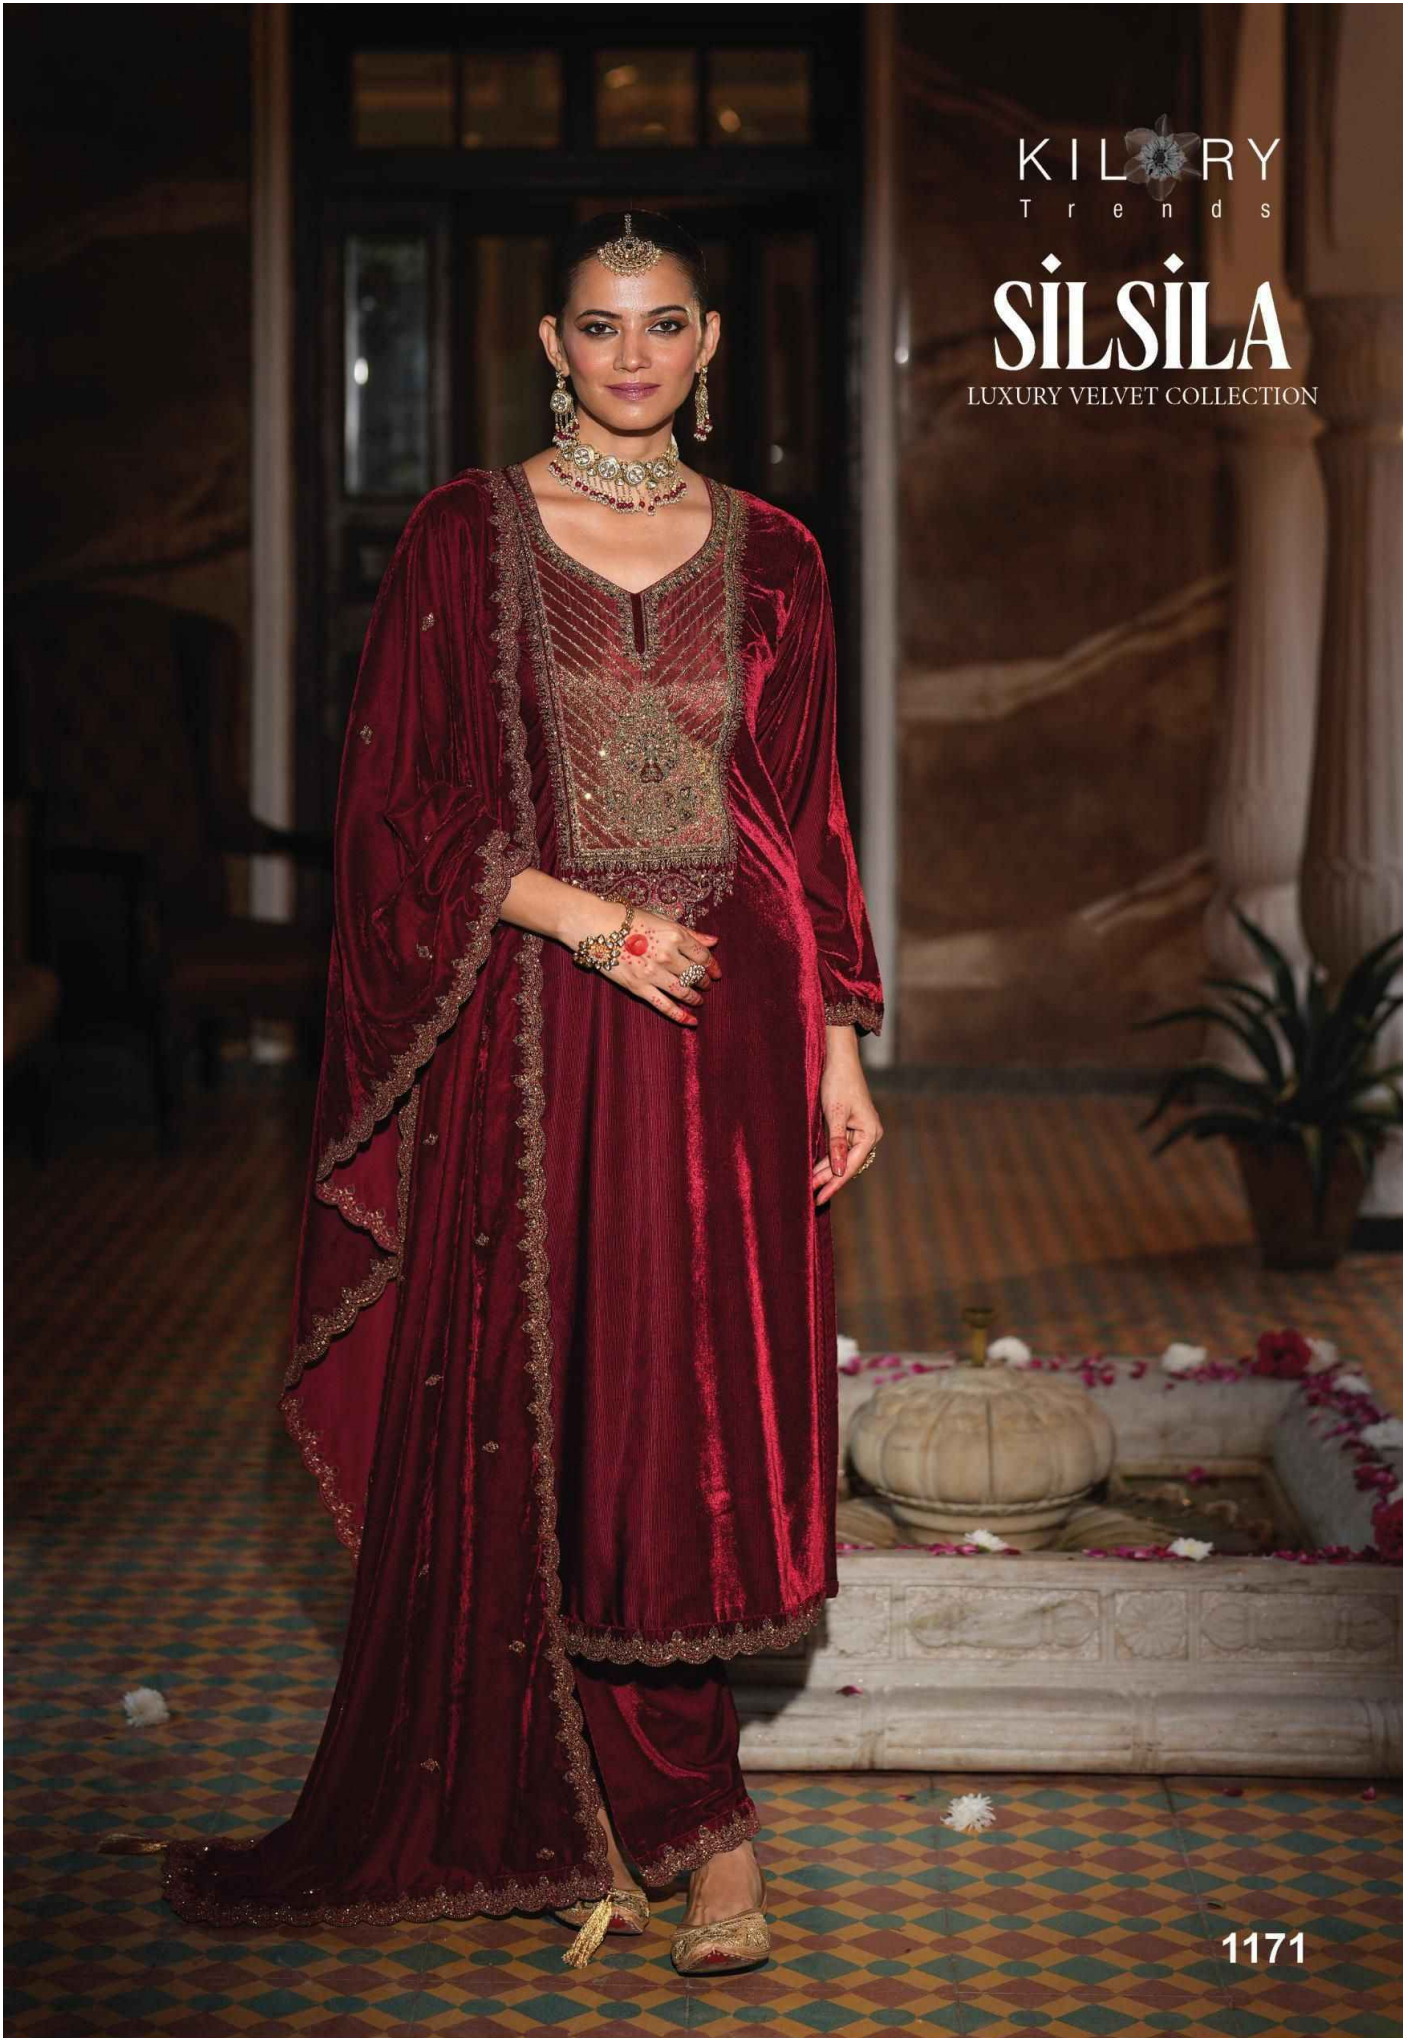

KILORY
T r e n d s

SILSILA

LUXURY VELVET COLLECTION

1171