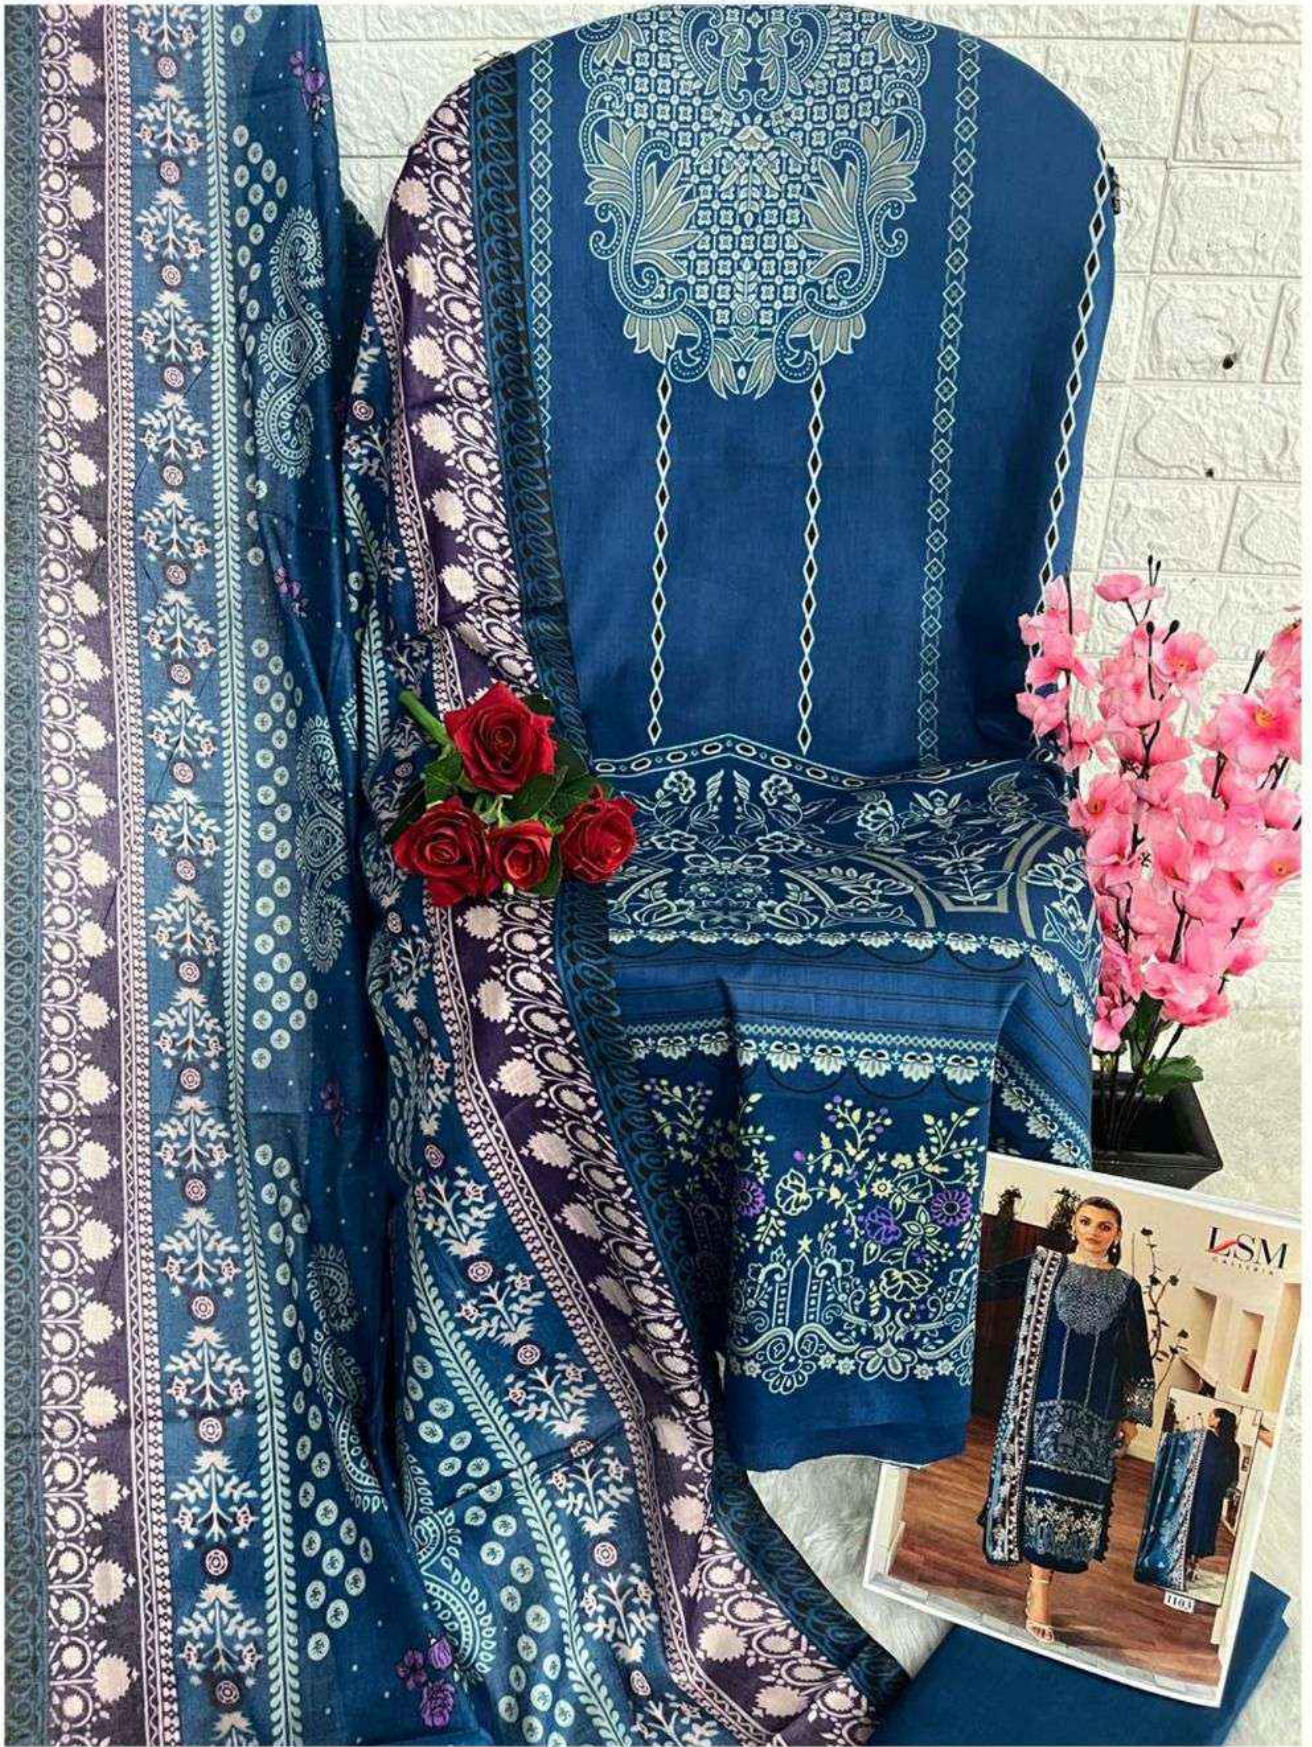

LSM^{TM}
GALLERIA

Parian Dream
Heavy Luxury Lawn Collection Vol. 11