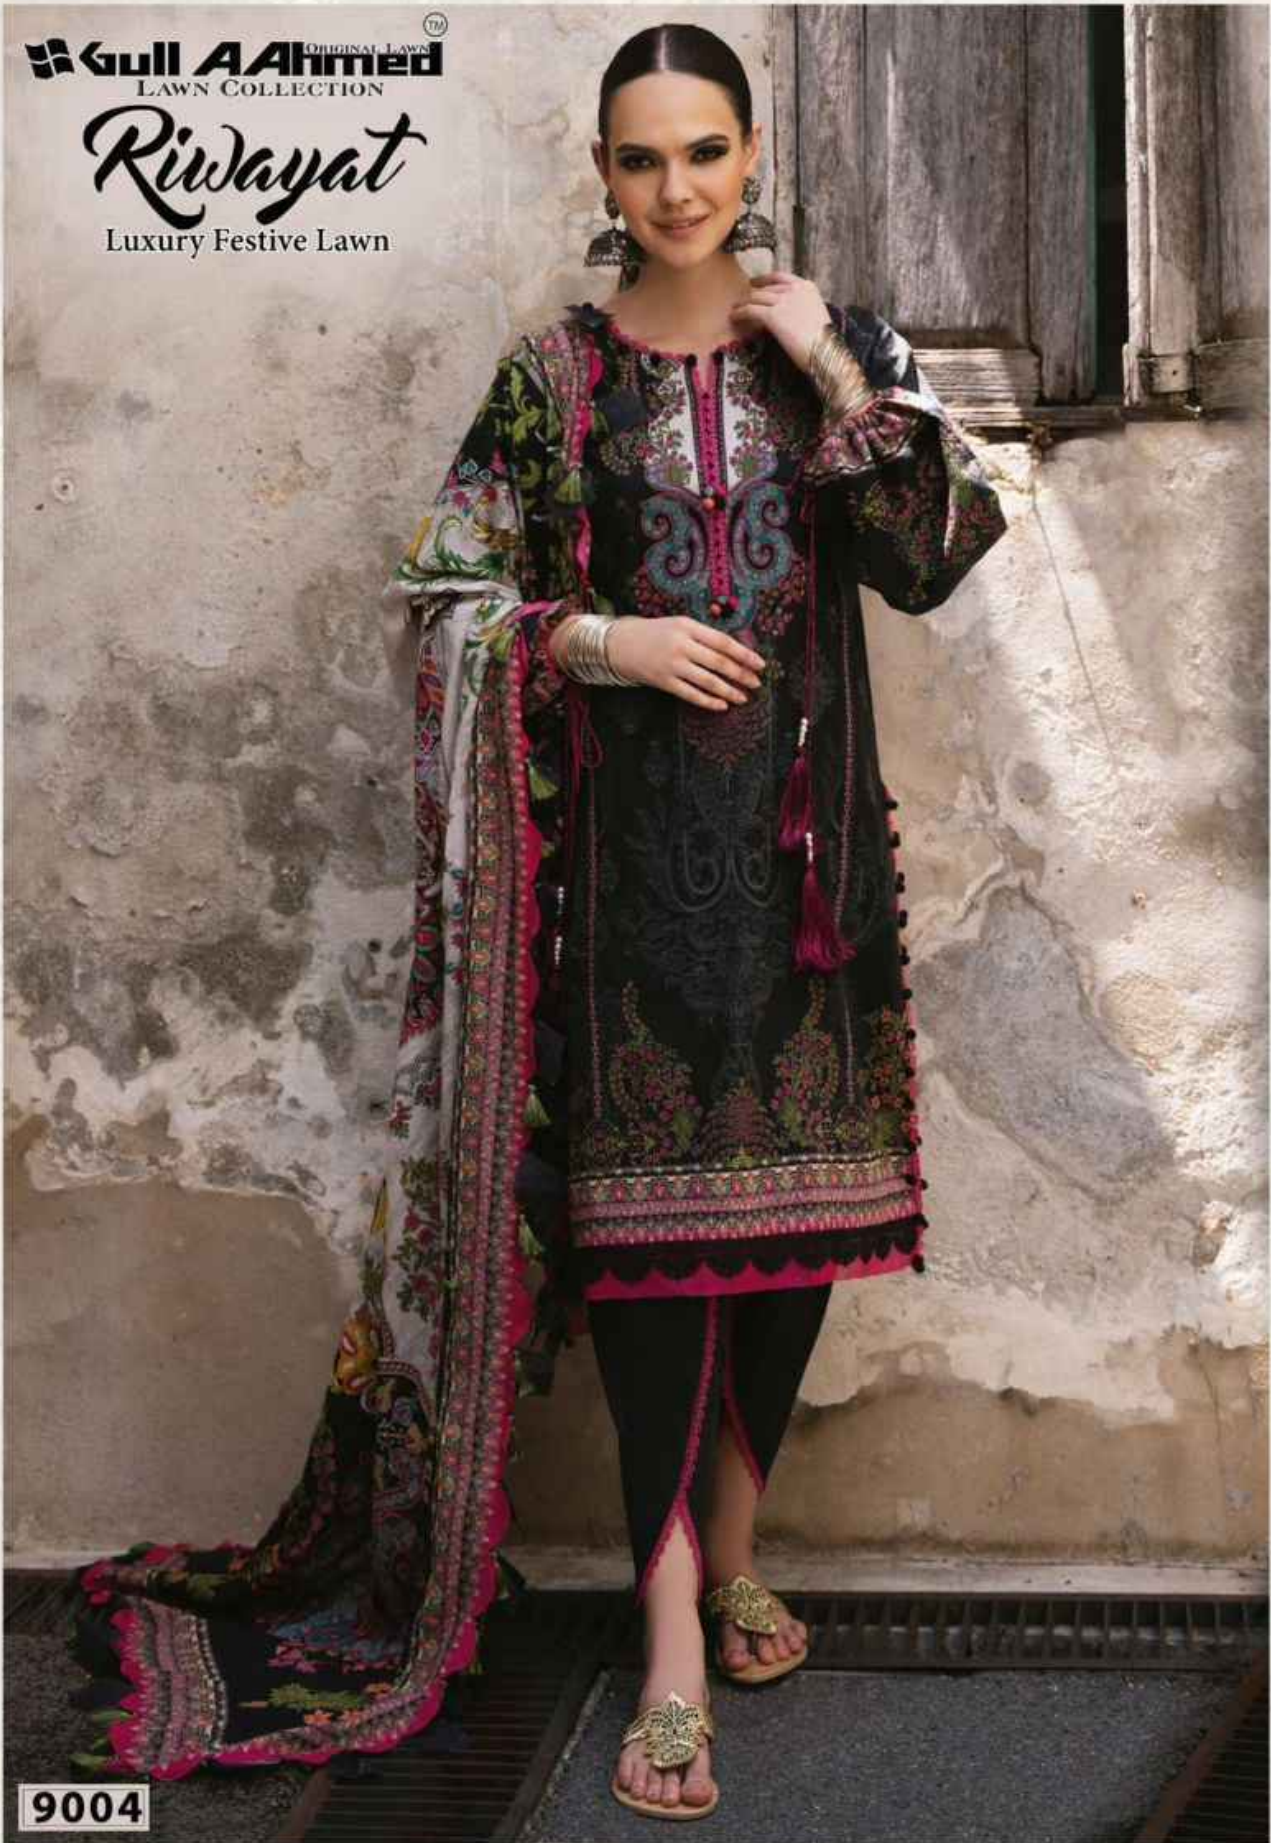

Gul Ahmed ORIGINAL LAWN^{TM}
LAWN COLLECTION

Riwayat

Luxury Festive Lawn

9004