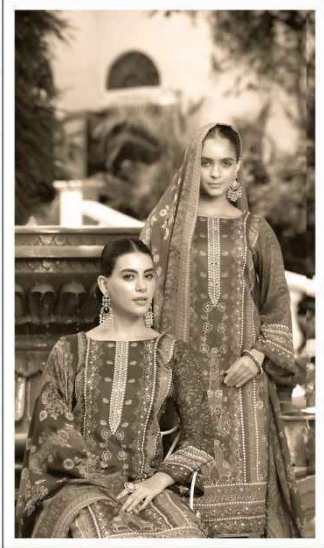

SANJEEDA

(Reloaded)