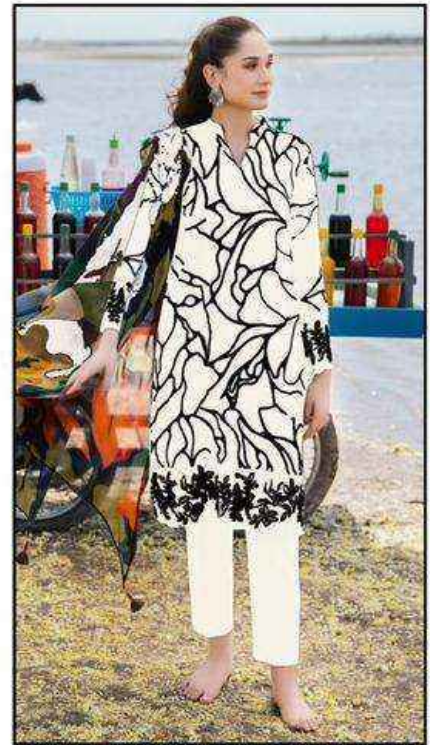

1003

ZESH TEXTILE
VISION FOR A BETTER OUTLOOK

BAROQUE

A Product By.

Gull Ahmed ORIGINAL LAWN™
LAWN COLLECTION