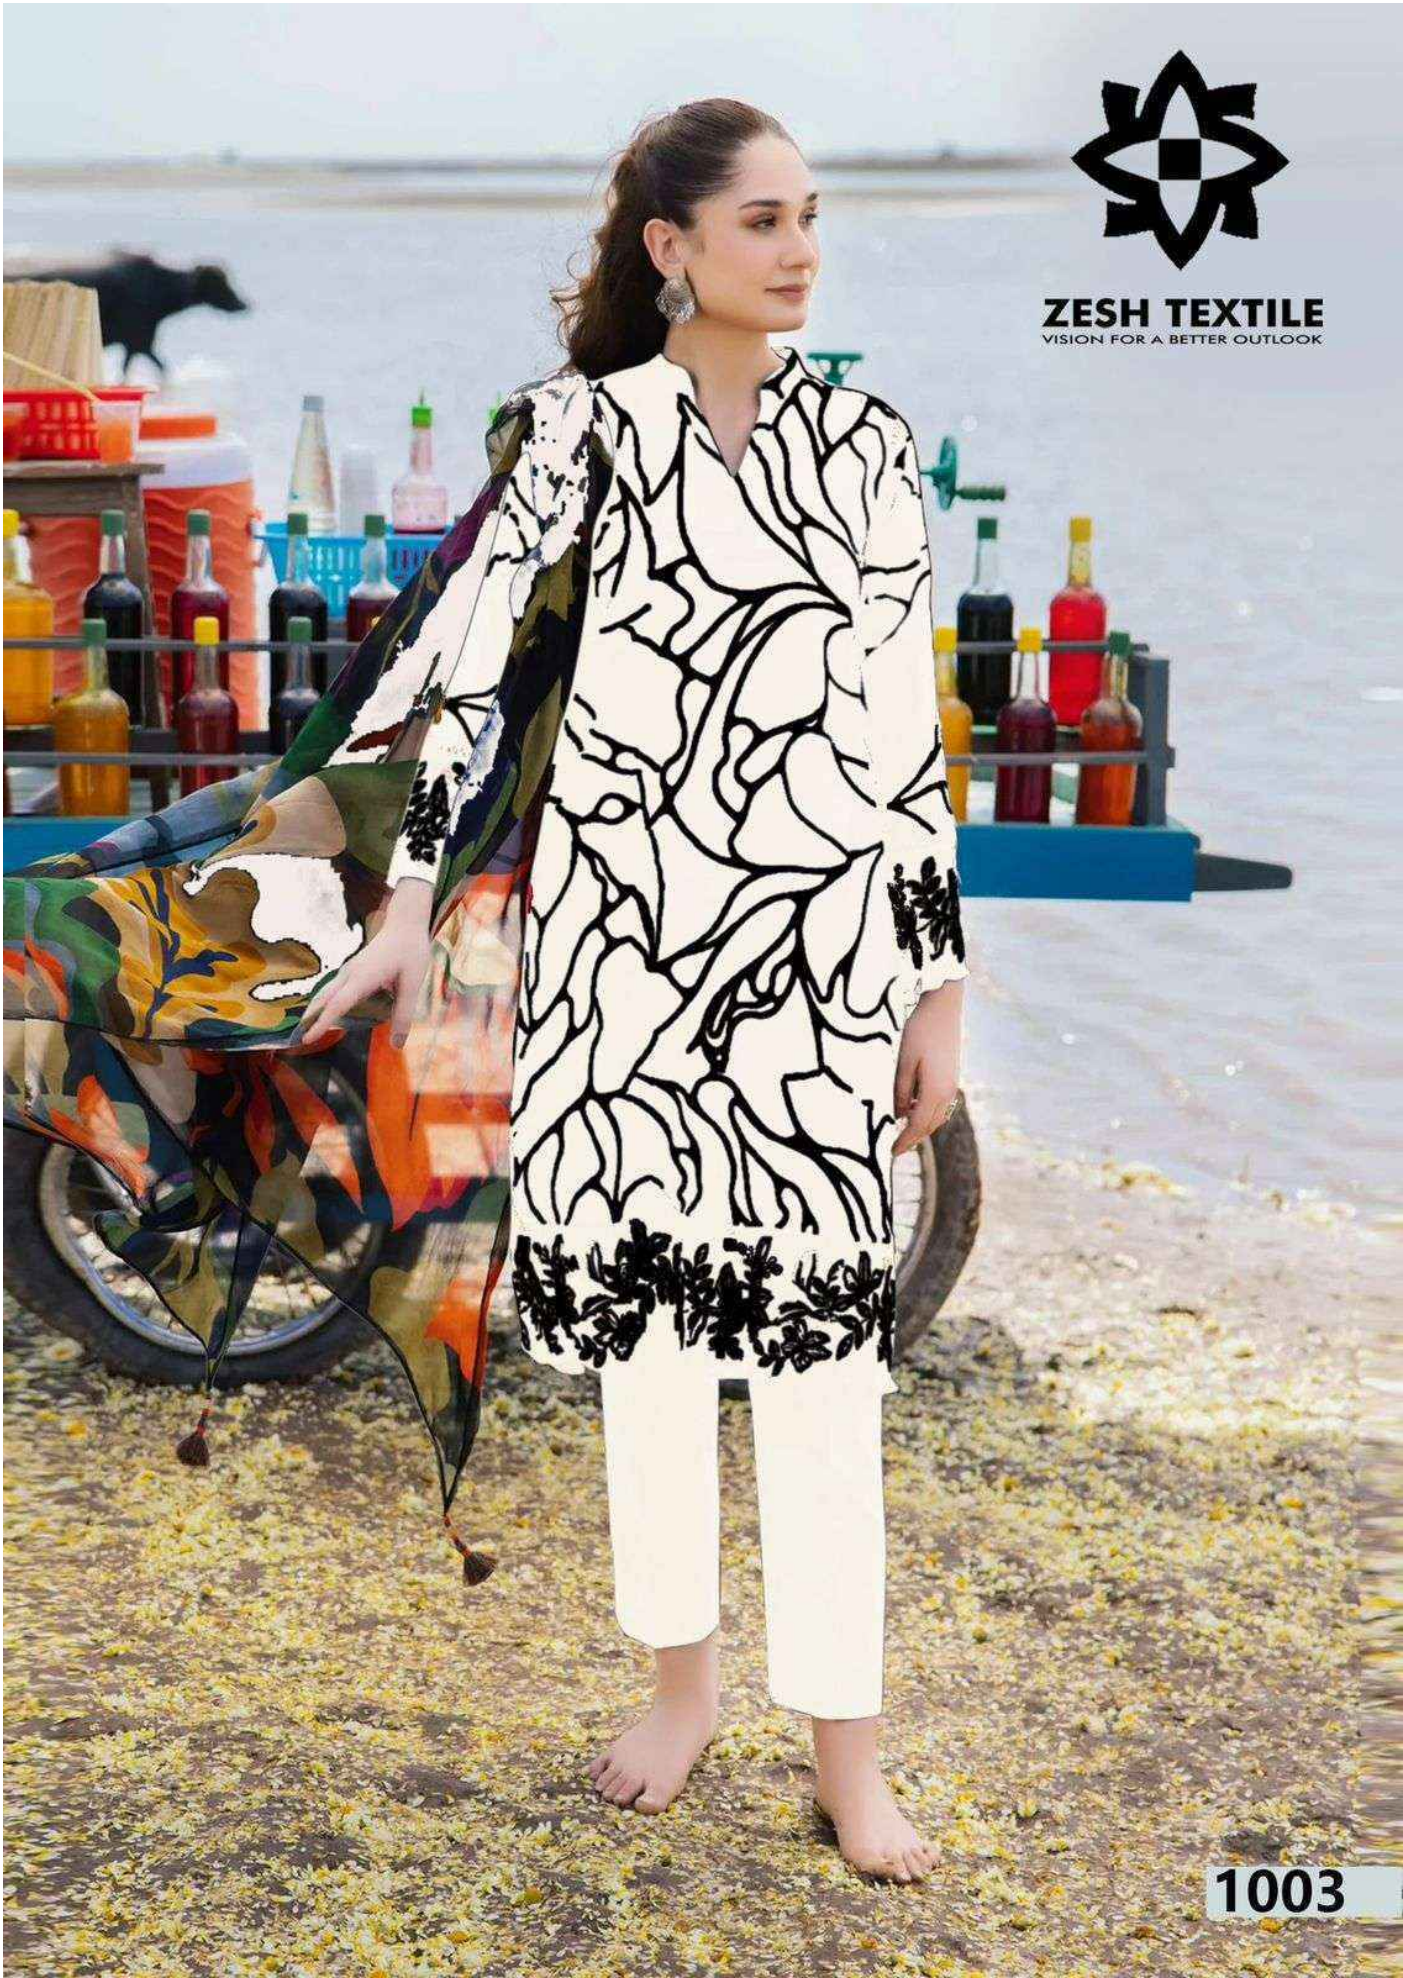

ZESH TEXTILE
VISION FOR A BETTER OUTLOOK