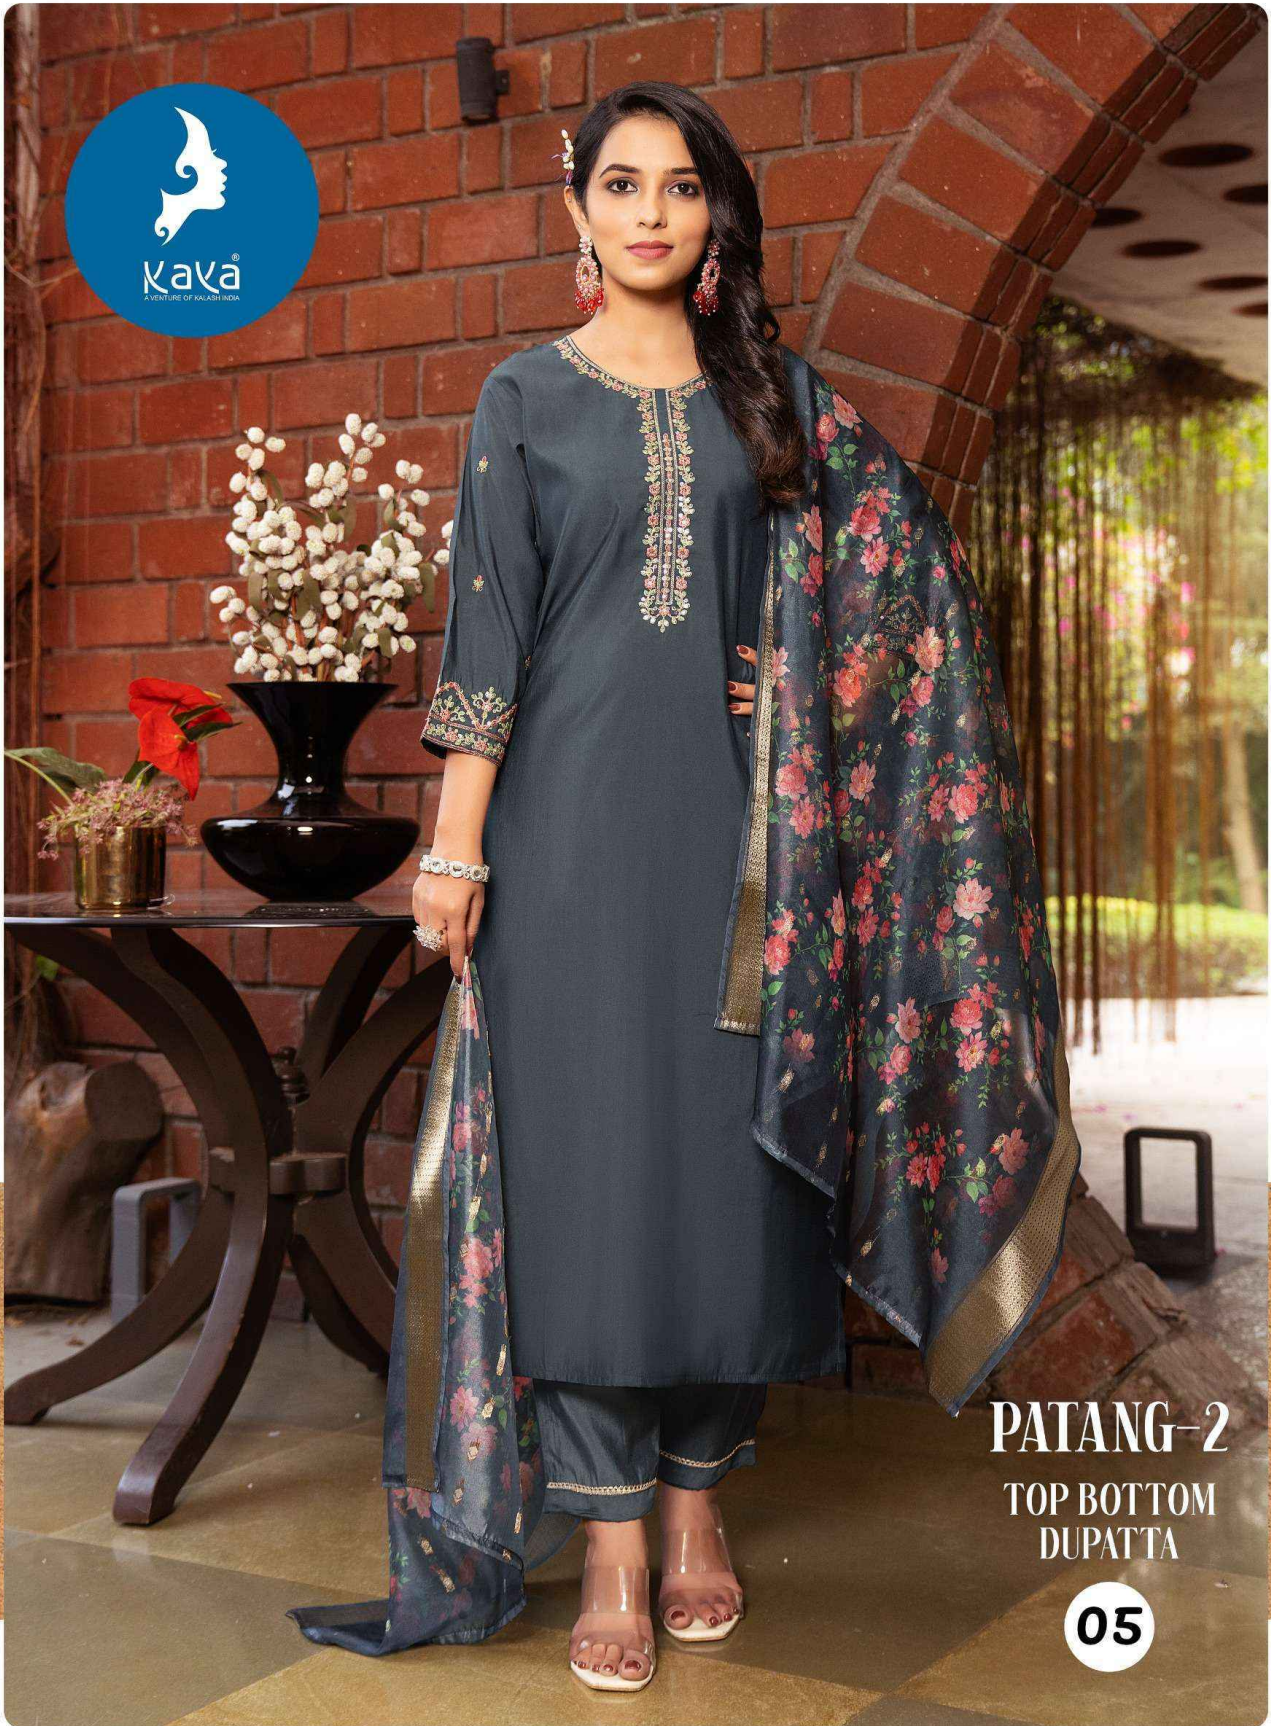

PATANG-2
TOP BOTTOM
DUPATTA

05