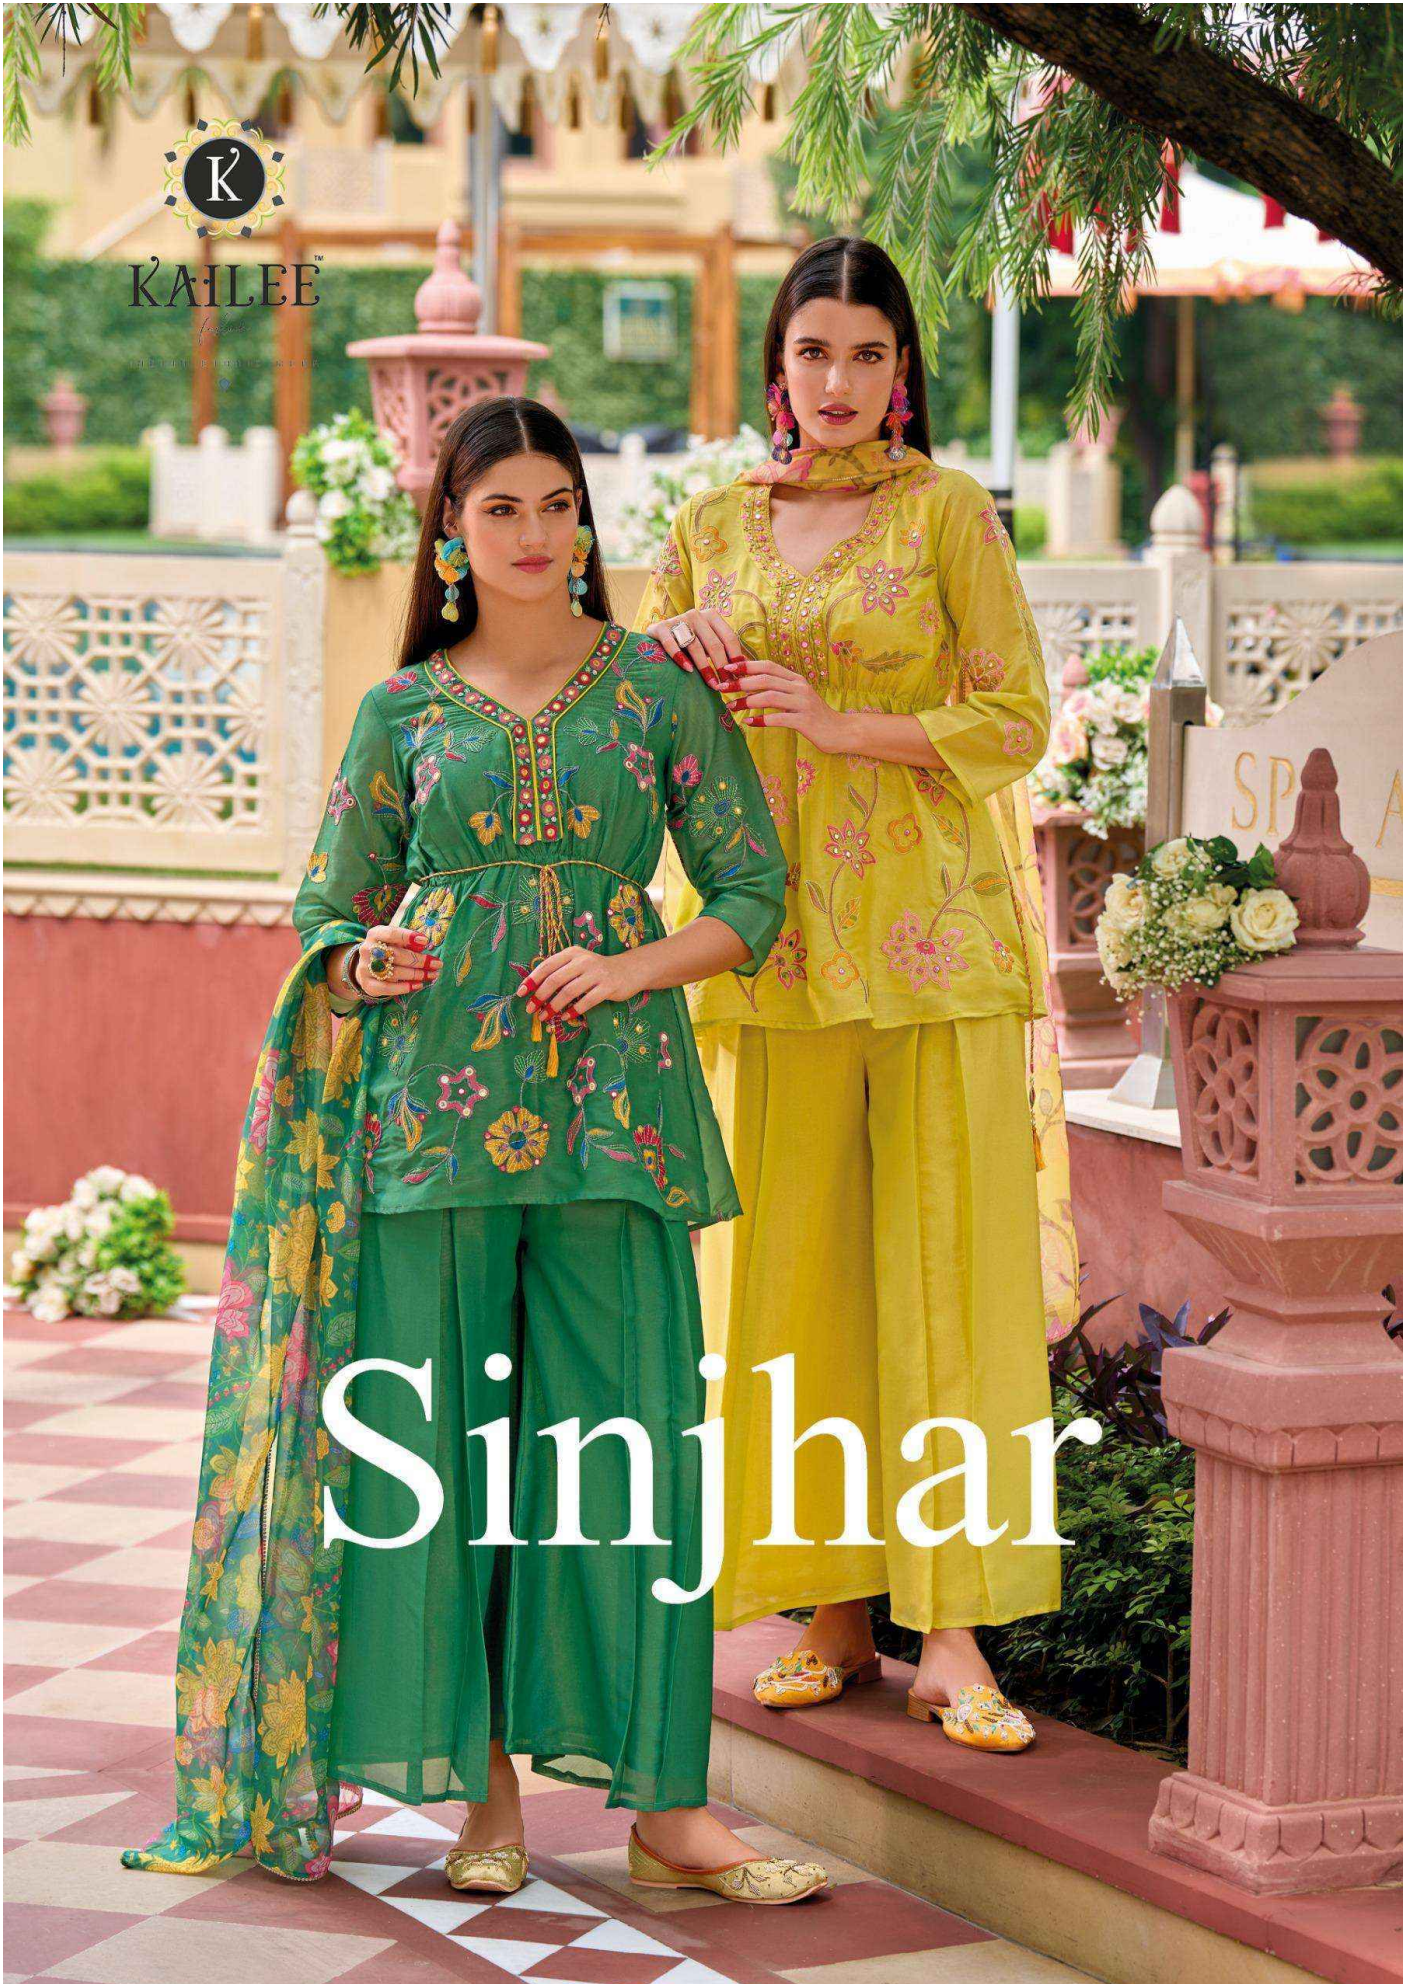

K' AILEE™

DESIGNER
CLOTHING FOR WOMEN

Sinjhar

42791

KALEE

INDIAN ETHNIC WEAR

42792

KAILEE™

42793

42791

42792

42793

42794

Sinjhar

KALEE™

DESIGNER
CLOTHING