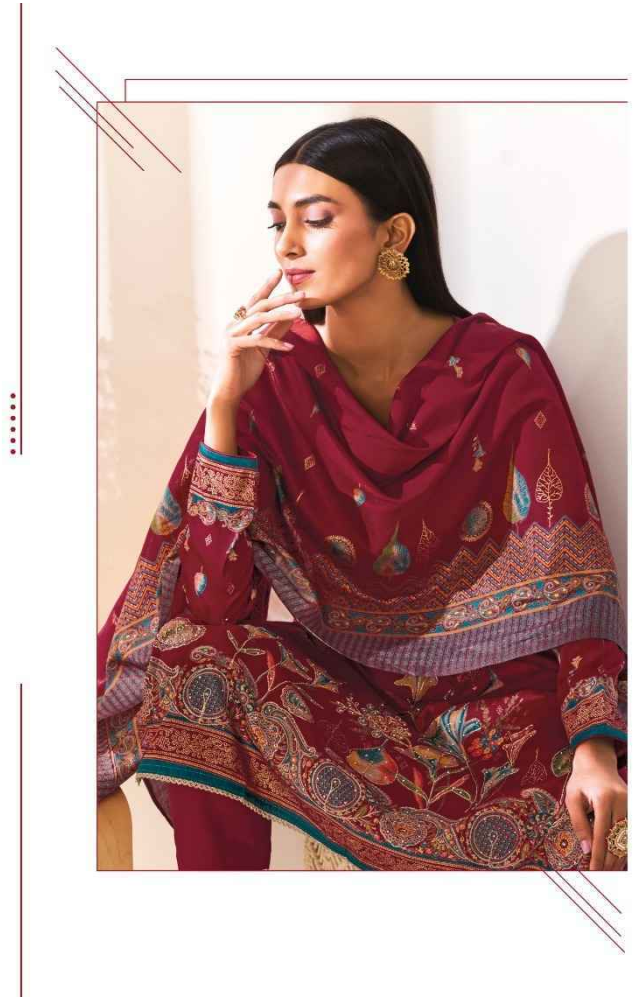

# Kaara Advance

Vol - 2

110000

SURYAJYOTI

Kaara Advance

Vol - 2

**: TOP :**

Iron Satin Discharge Print  
With Gold Print, Hand  
Work, And Swaraki

**: BOTTOM :**

Pure Cotton Dyed

**: DUPATTA :**

Pure Modal  
Discharge Print With  
Gold Print And Swaraki

2001

2002

2003

2004