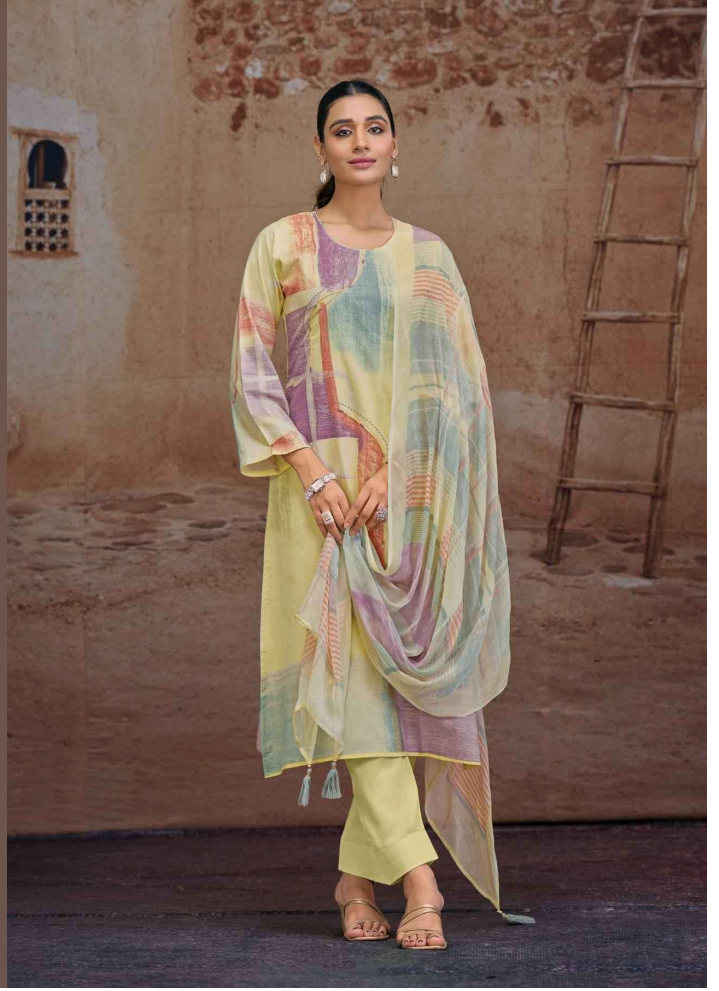

KILORY
Trends
1334