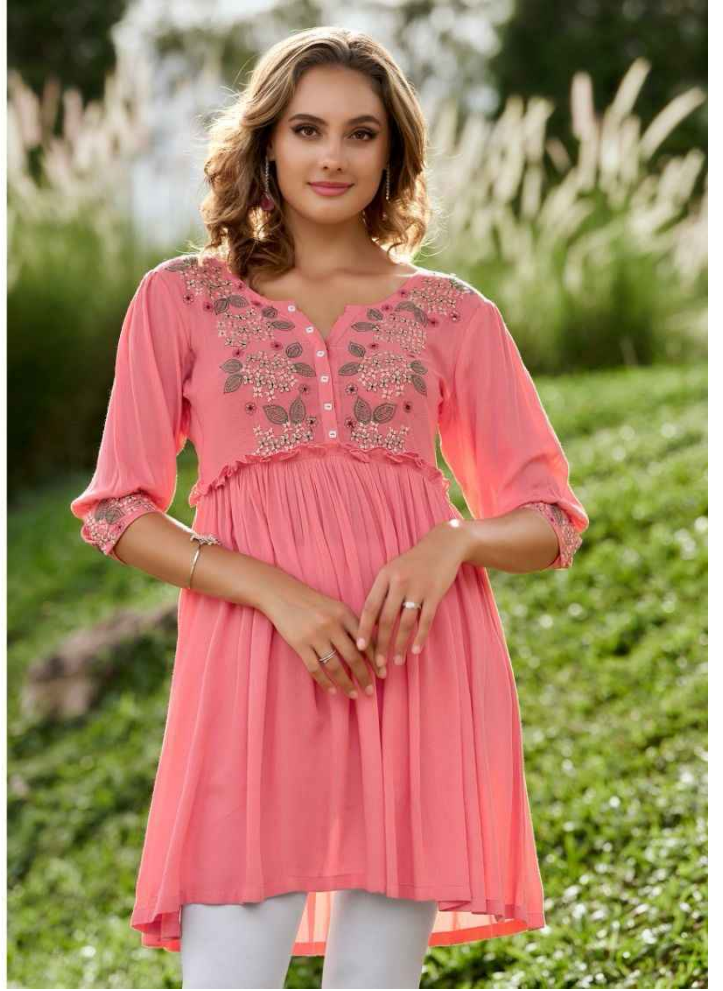

2712

 **Vamika Dx**

*A perfect combination of dark blue and multicolored brocade  
with lovely golden border gives you a rich look.*

2710

2710