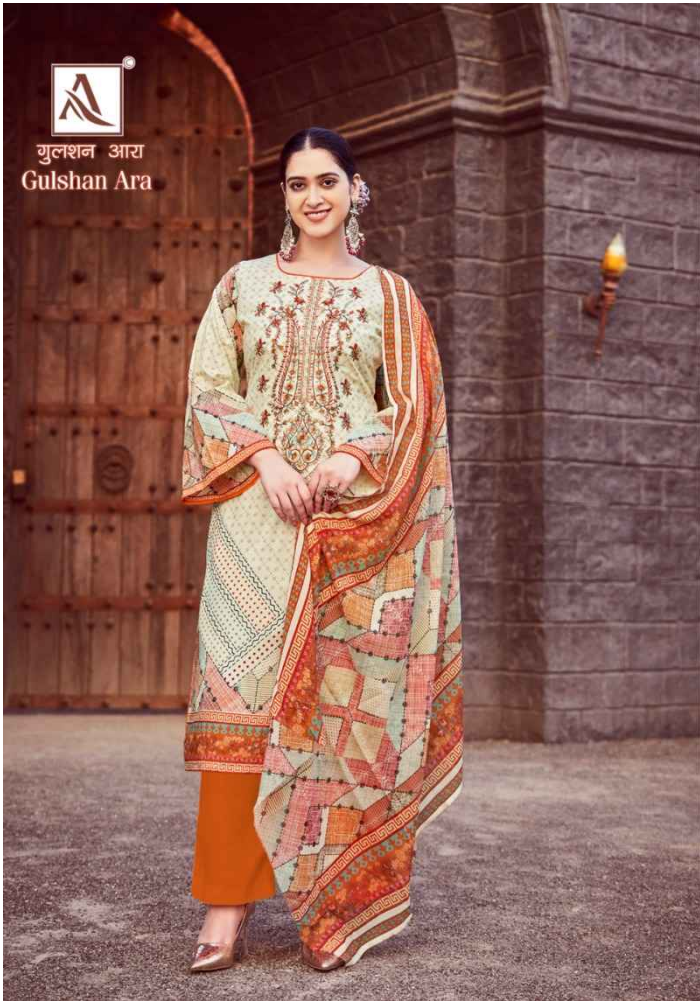

गुलशन आरा
Gulshan Ara

Inspired Shades

H-1430-004