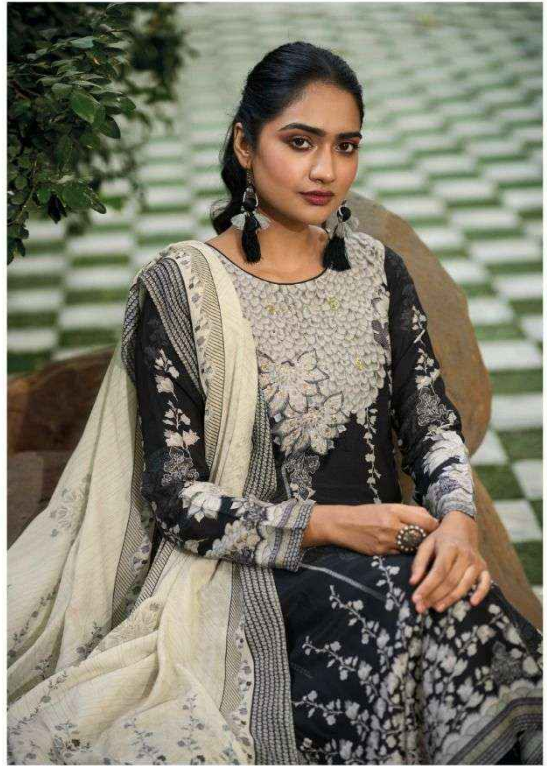

KILORY
Trends

BLACKBERRY

851

KILORY
TRENDS

854

856

KILRY
Trends

BLACKBERRY

TOP

PURE BEMBERG MUSLINE DIGITAL PRINT WITH
FANCY HANDWORK WORK

DUPATTA

PURE BEMBERG MUSLINE DIGITAL PRINT

BOTTOM

PURE BEMBERG MUSLIN

DESIGN : 6

RATE : 1695/-