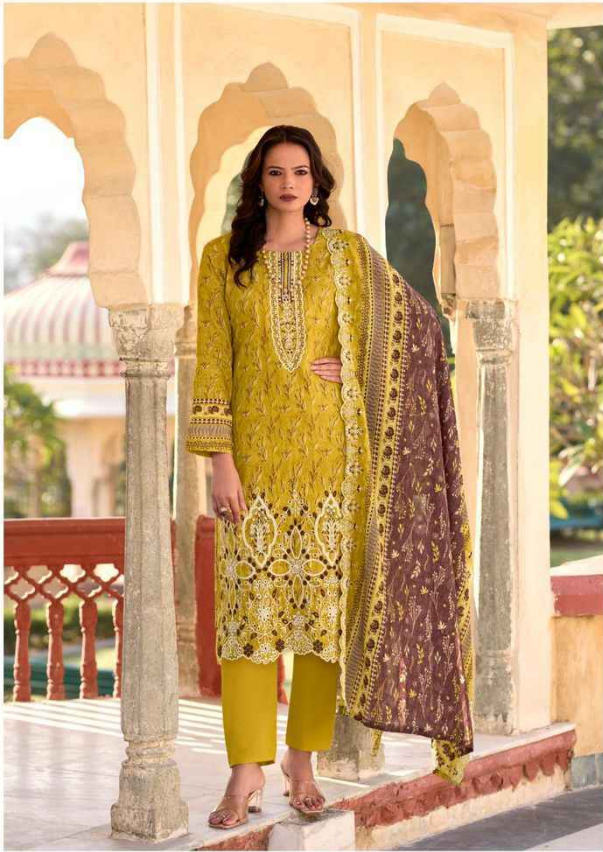

DEEPSY
suits

Bin Saeed - 14
LAWN COLLECTION

1002

BEAUTY BLUSHING
These are the natural beauty full look

DEEPSY
SUITS

Bin Saeed - 14
LAWN COLLECTION

Bin Saeed - 14
LAWN COLLECTION

STYLE ICON

Embrace one of the purest trends this season

1003

BEAUTY BLUSHING
These are the natural beauty full look

1005

DEEPSY
suits

Bin Saeed - 14
LAWN COLLECTION

1001

1002

1003

1004

1005

1006

1004

THE MOST STUNNING

The finest virgin fabrics created untouched for fashion to come purely bring out the virgin deep within you.

1006