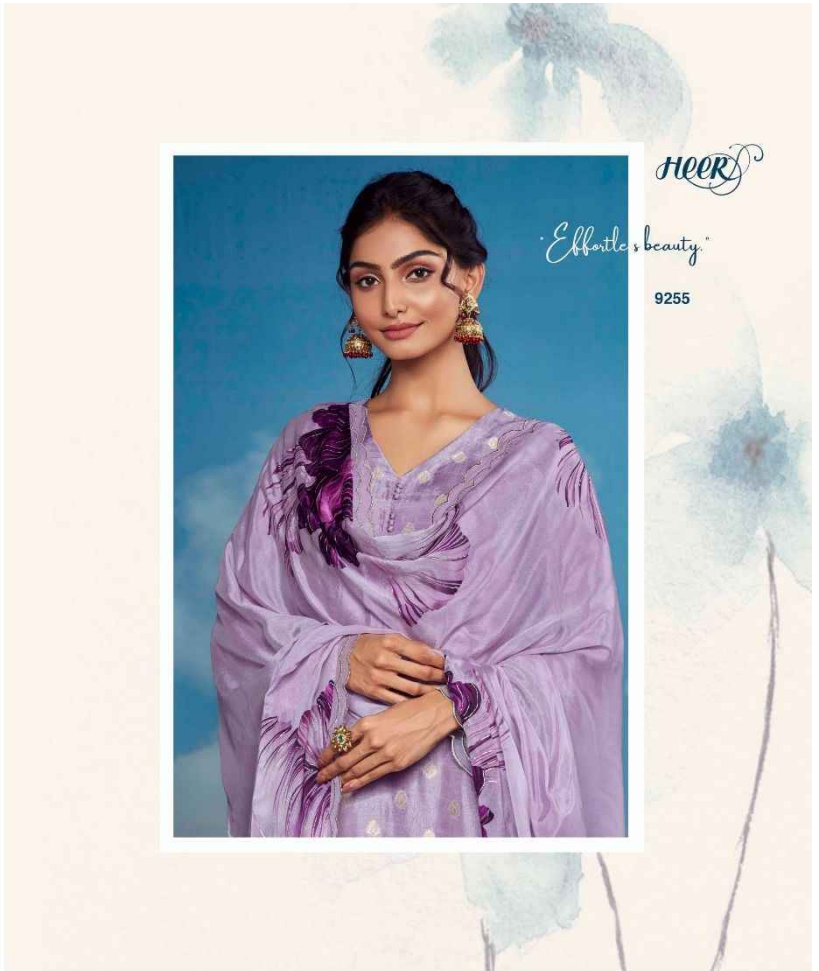

BOTTOM

Pure cotton satin

HEER

heer-blossom-muslin-salwar-suit

HEER

Effortless beauty

9255