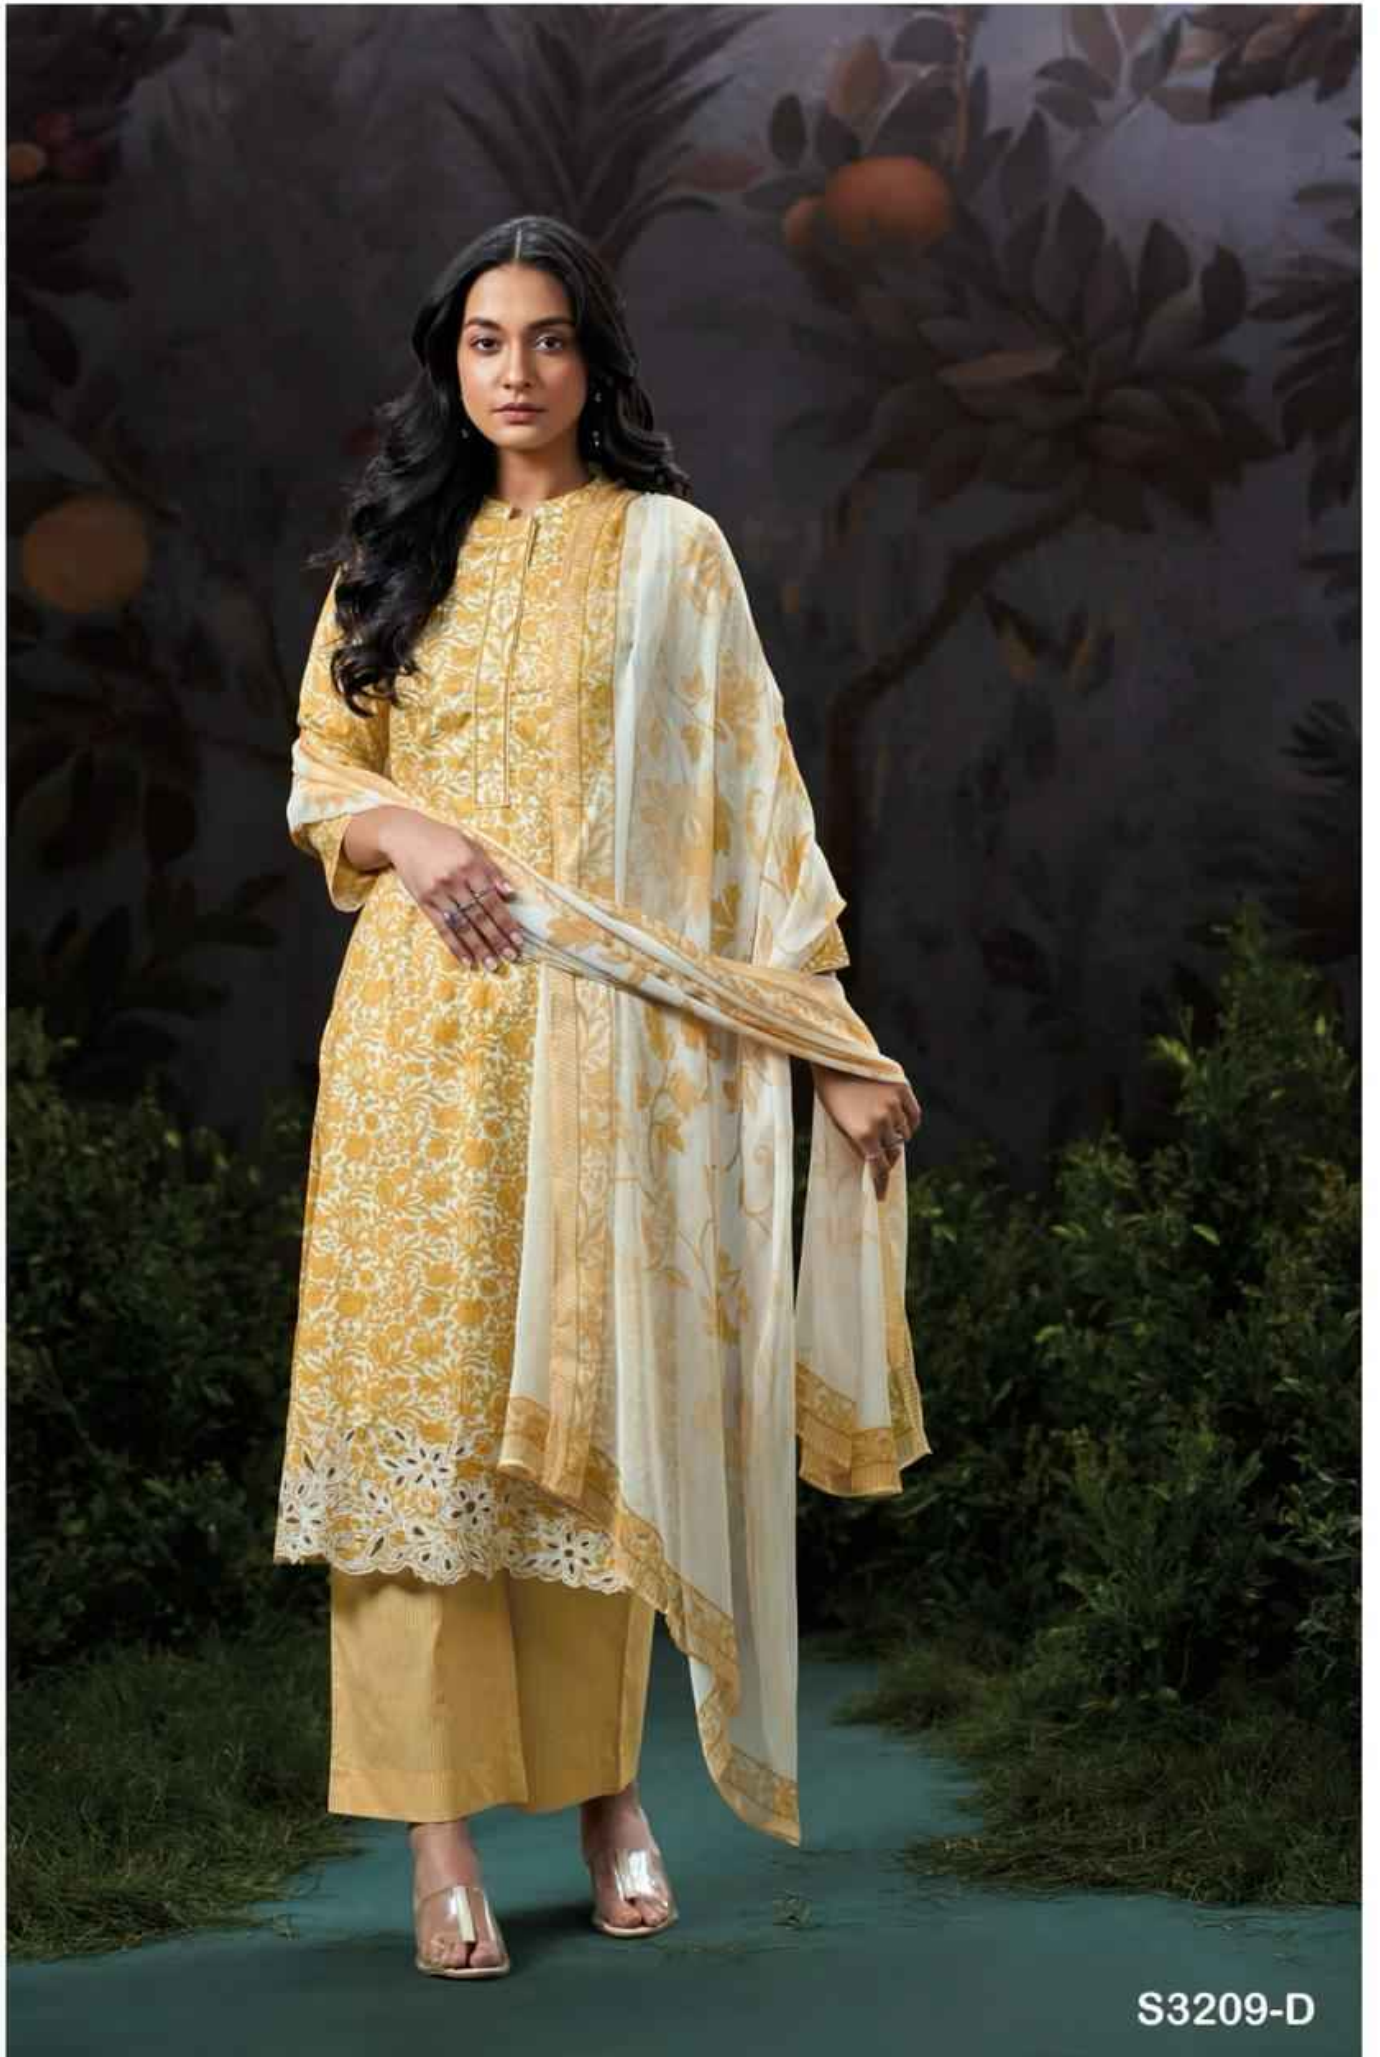

Ganga®
Avari
S3209

Ganga®

S3209-C

S3209-B

S3209-D

S3209-A

S3209-B

S3209-C

S3209-D

Ganga®
Avari
S3209- A/B/C/D

Ganga®

S3209-A

PRODUCT NAME	AVARI
D.NO.	S3209
DESCRIPTION	TOP PREMIUM COTTON PRINTED WITH EMBROIDERY CUT WORK, PRINTED NECK WITH CROCHET LACE. BOTTOM PREMIUM COTTON PRINTED. DUPATTA PREMIUM PURE CHIFFON PRINTED
HSN CODE	520851
WHOLESALE PRICE	1590/- EACH+GST(EXTRA)