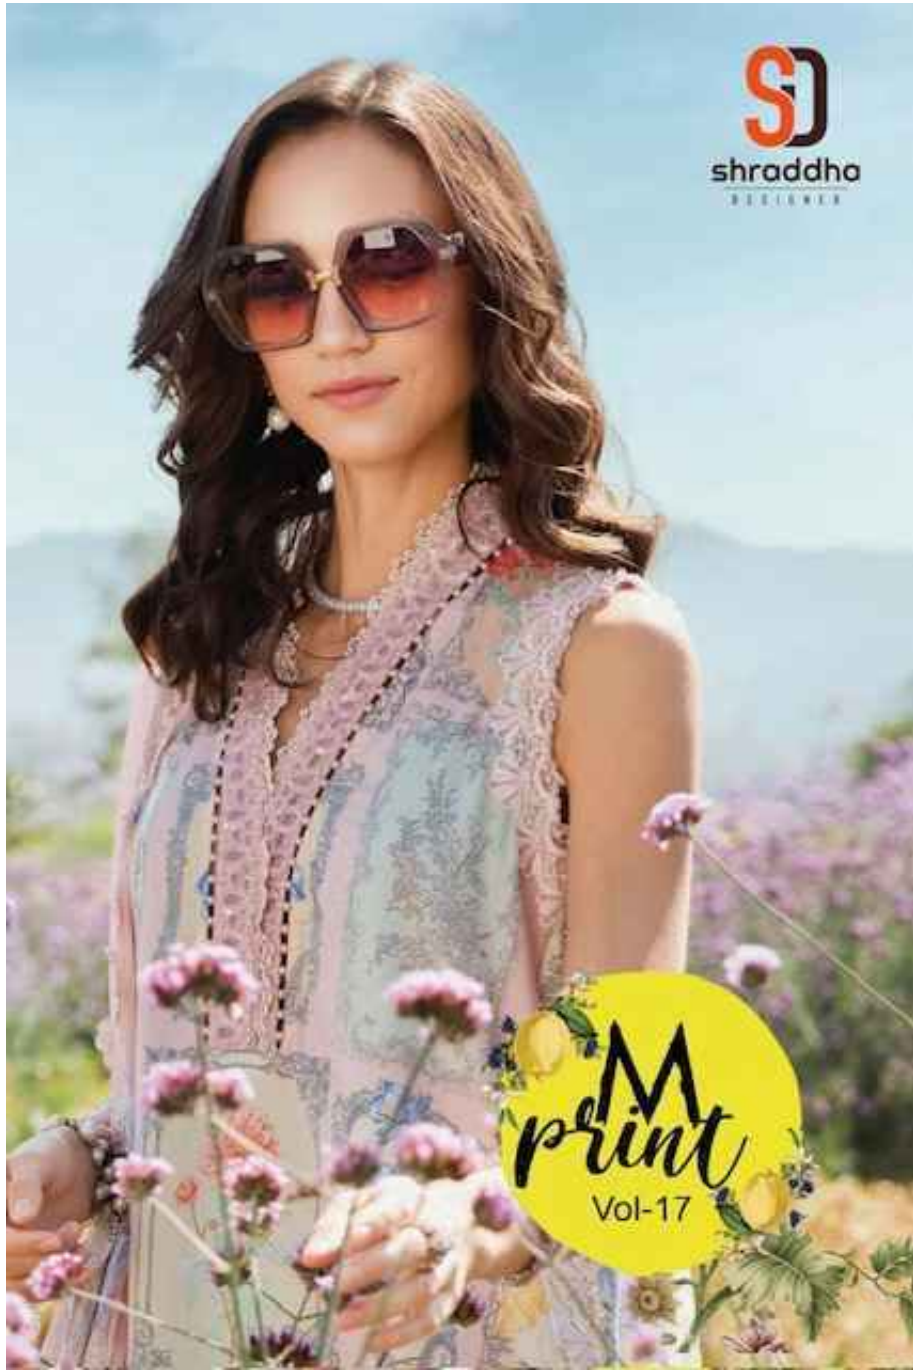

SD
shradhha
DESIGNER

M
print
Vol-17

SECRET OF FLOWERS

www.sandstudio.com
www.instagram.com/sandstudio
www.facebook.com/sandstudio

D NO 17003

S

D NO 17002

S