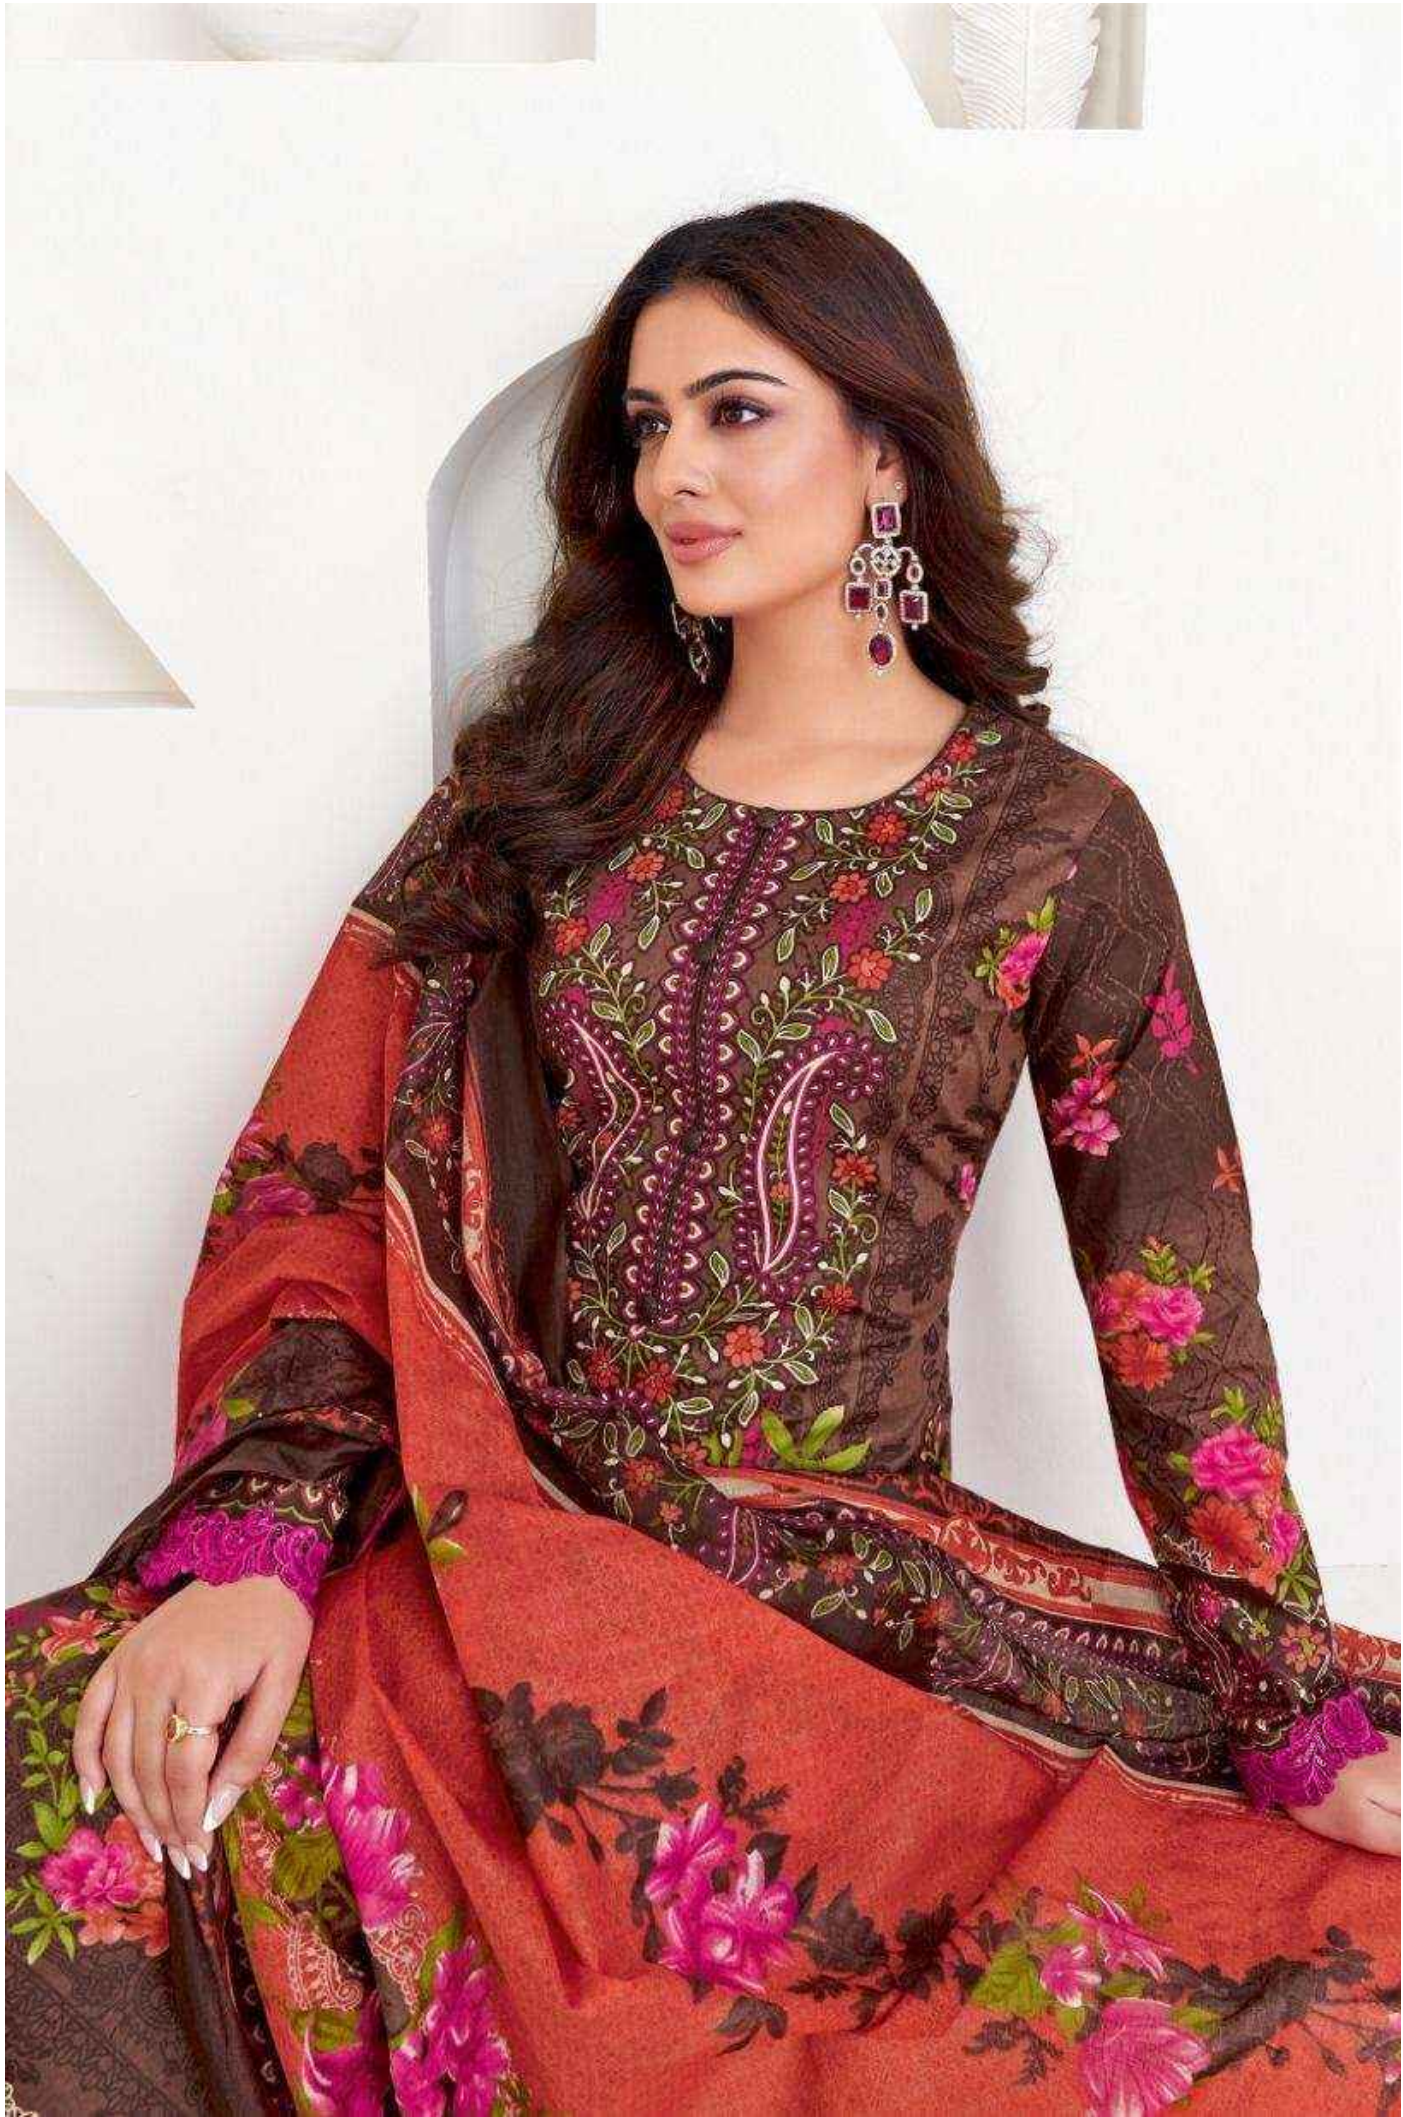

kala
feminine forever & ever...

Karachi Cotton
Maggic
جادو

7302

kala
feminine forever & ever...
Karachi Cotton
Magic
جادو

THE FABULOUS COLORS

My statement depends upon my mood.

7301

kala
feminine forever & ever...
Karachi Cotton
Maggic
جادو

7303

EFFORTLESS SIMPLICITY OF BEAUTY
trends and style keep changing and we constantly updating our

kala
feminine forever & ever...

Karachi Cotton
Maggic
جادو

7302

kala
feminine forever & ever...
Kargudi Cotton
MaggiC
جادو

ESSENCE OF GREAT FASHION
an elegance carried by her is truly adorable.

7304

BRIGHTENING THE NIGHT SKY
change your outlook towards life

kala
feminine forever & ever...
Kersacki Cotton
Maggic
جادو

7308

kala
feminine forever & ever...
Karachi Cotton
Magic
جادو

7309

kala
feminine forever & ever...
Kapaschi Cotton
Maggic
جادو

7311

BE HOLD THE GLAMOUR QUEEN

wear this gorgeous for an eye-catching entrance or exit

kala
feminine forever & ever...
Karachi Cotton
Maggic
جادو