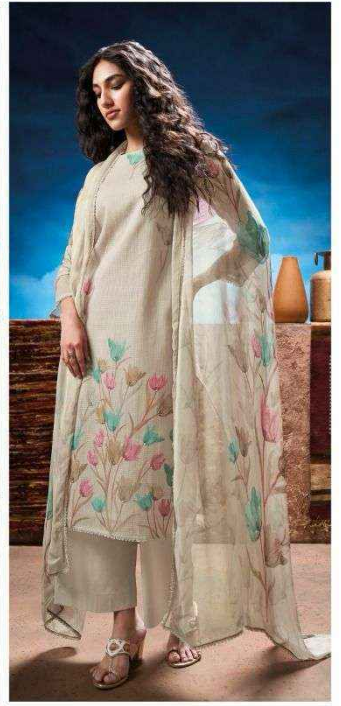

Ganga®

S3395-D

S3395-C

S3395-B

S3395-A

S3395-A

S3395-B

S3395-C

S3395-D

Ganga®
Quinlyn
S3395- A/B/C/D

PRODUCT NAME	QUINLYN
D.NO.	S3395
DESCRIPTION	<p>TOP PREMIUM COTTON KOTA PATTERN PRINTED WITH HAND WORK, GPO EMBROIDERY LACE ON DAMAN & SLEEVES.</p> <p>BOTTOM PREMIUM COTTON SOLID COLOR</p> <p>DUPATTA PREMIUM PURE CHIFFON PRINTED WITH GPO EMBROIDERY BORDER.</p>
HSN CODE	520851
WHOLESALE PRICE	1640/- EACH+GST(EXTRA)