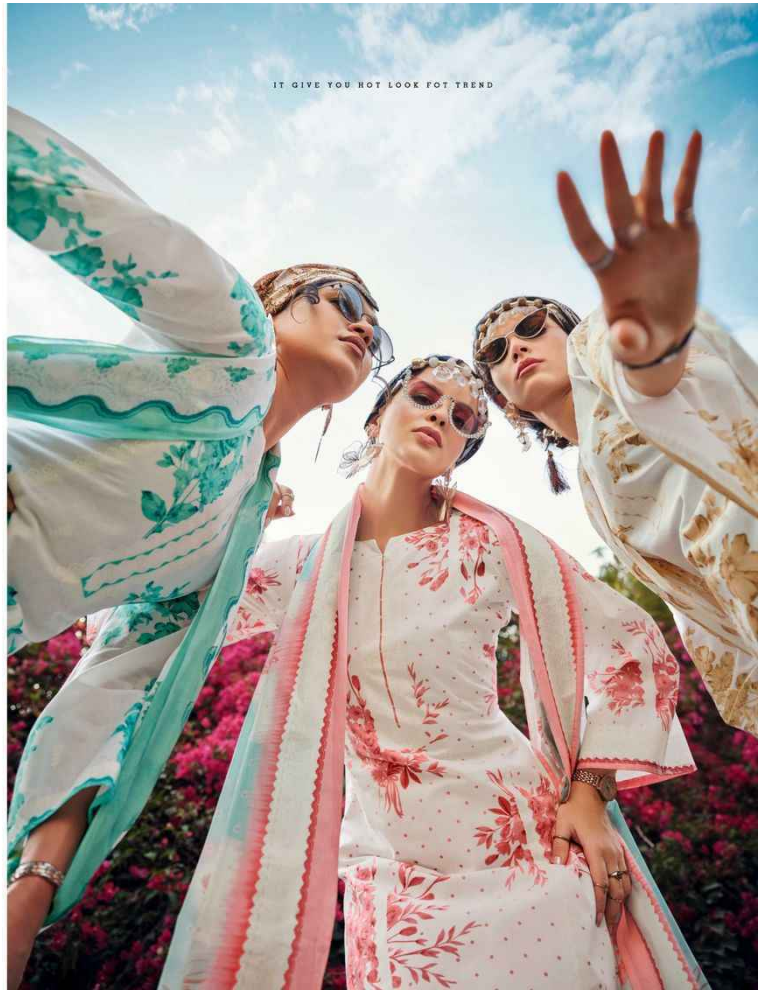

— de GLAMOUR 25

IT GIVE YOU HOT LOOK FOR TREND