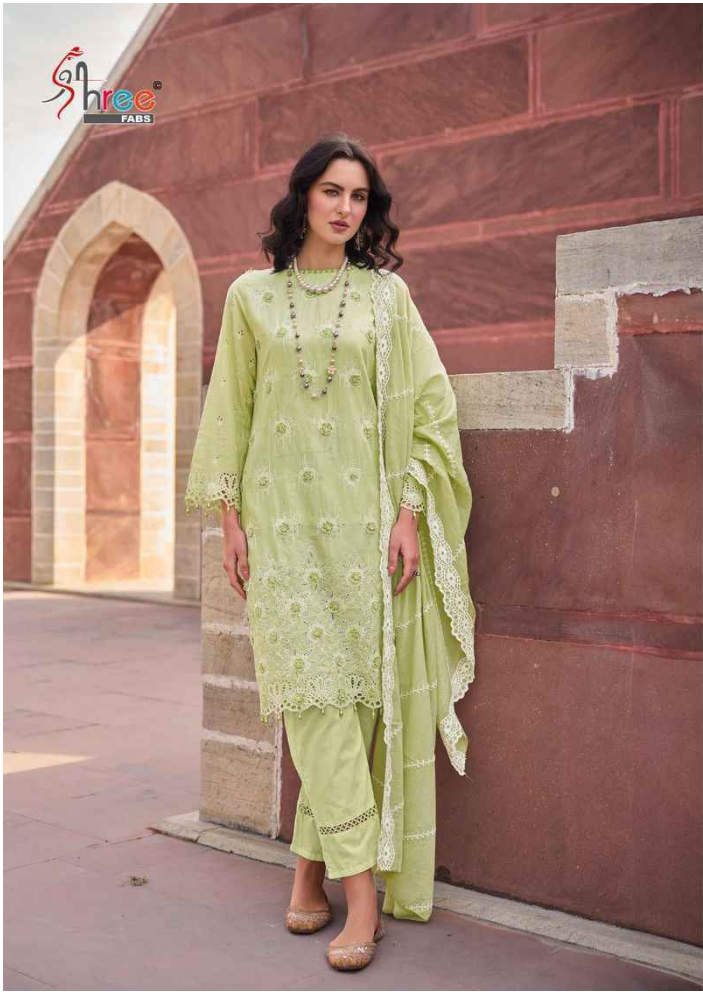

A woman with long, dark, wavy hair is wearing a yellow, long-sleeved, embroidered outfit. She is also wearing sunglasses, pearl earrings, and a long pearl necklace. Her arms are crossed. The background is a blurred outdoor setting.

ESHANI

Shree
FABBS

D.1001

A woman with long, dark, wavy hair is wearing a yellow, long-sleeved, embroidered outfit. She is also wearing sunglasses, pearl earrings, and a long pearl necklace. Her arms are crossed. The background is a blurred outdoor setting.