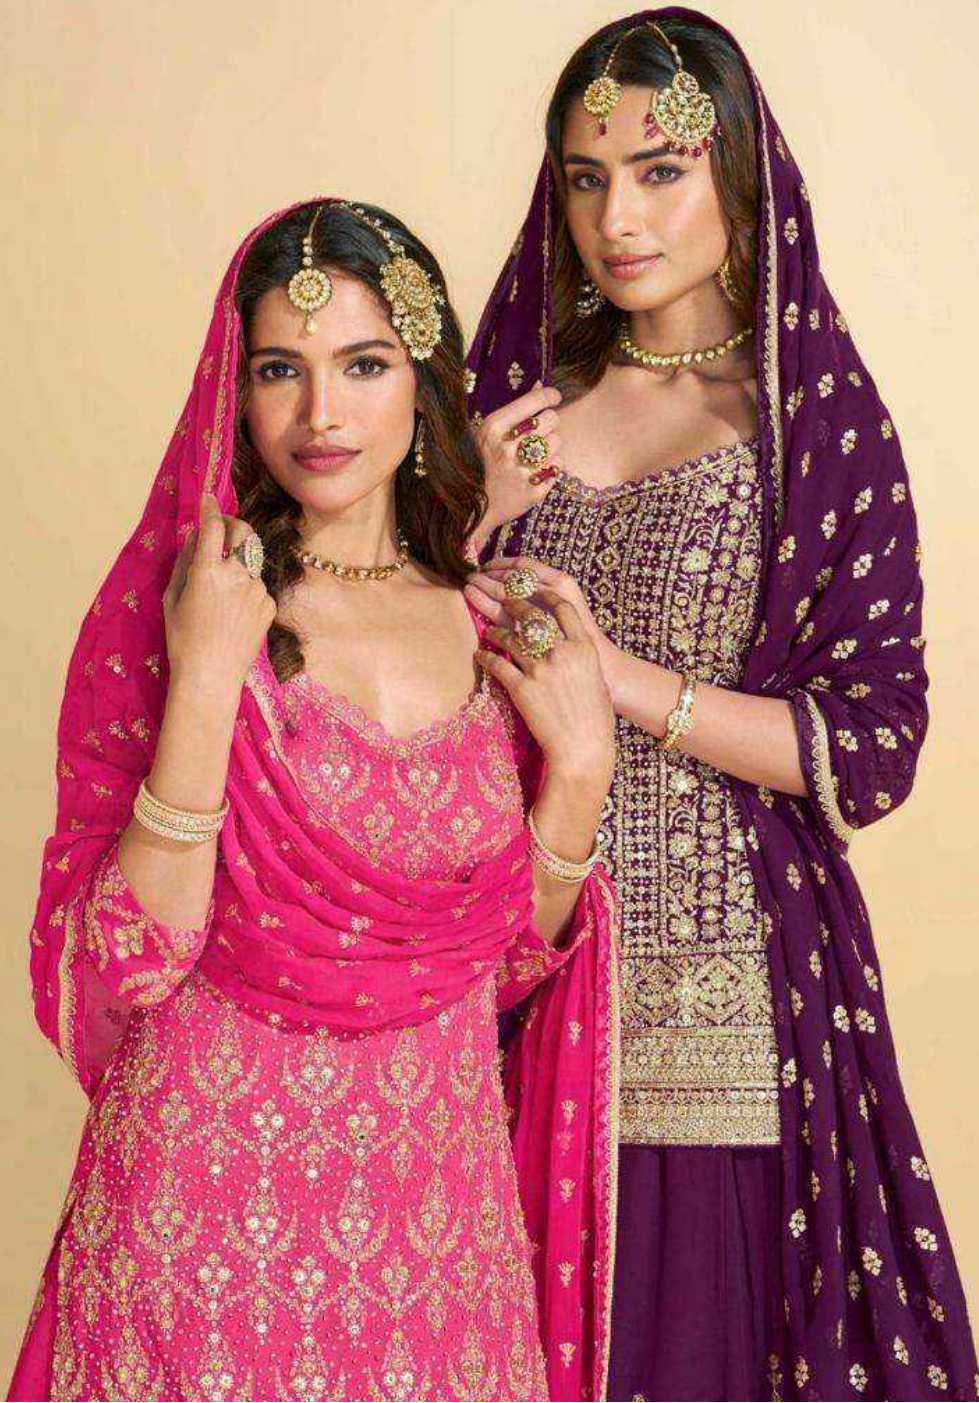

MADHUBALA

SAYURI®
Designer

FESTIVE FALL

SAYURI[®]
Designer

SAYURI[®]
Designer

5801

Feel like you've stepped straight out a regal empire; and your dream of looking like a princess is just accomplished!

5800

5801

5802

SAYURI[®]
Designer

MADHUBALA

MADHUBALA

SAYURI®
Designer