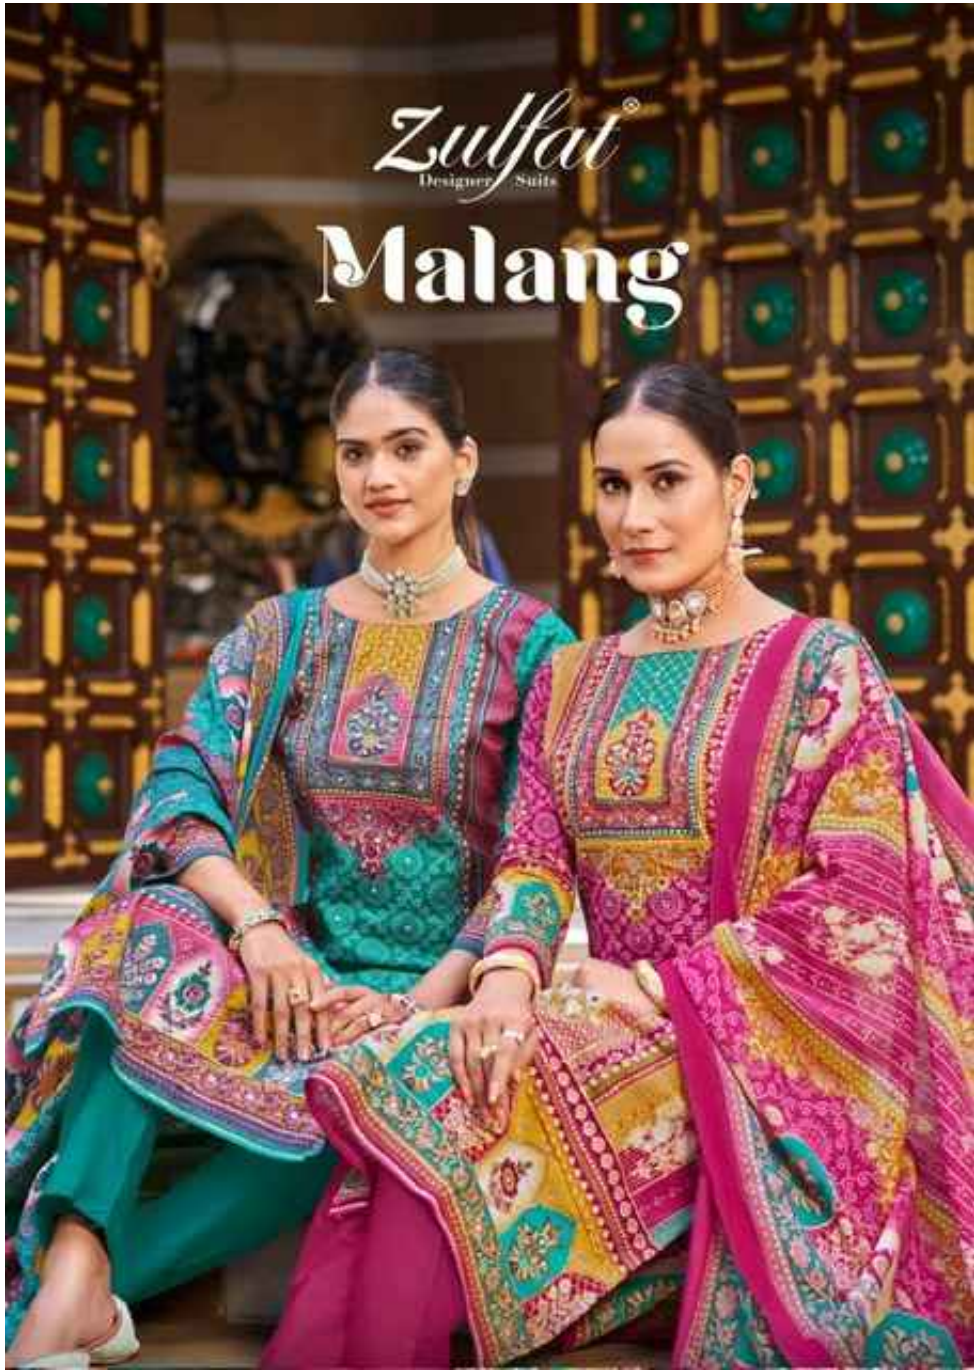

Zulfat®
Designer Suits

Malang