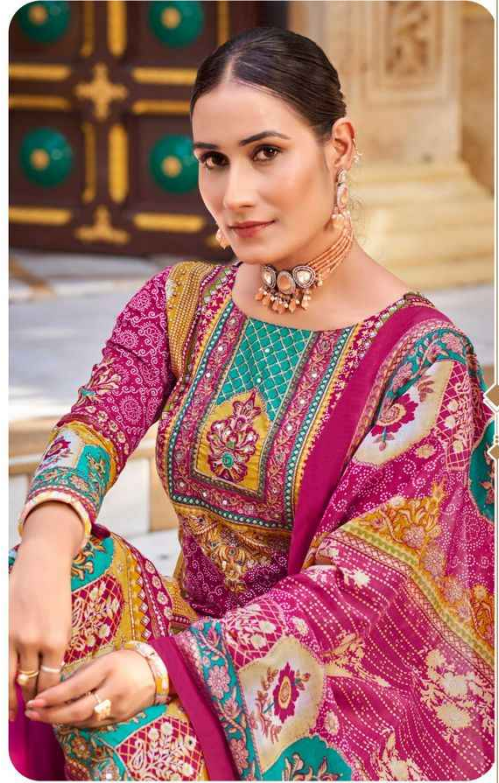

Zulfat®
Designing Suits