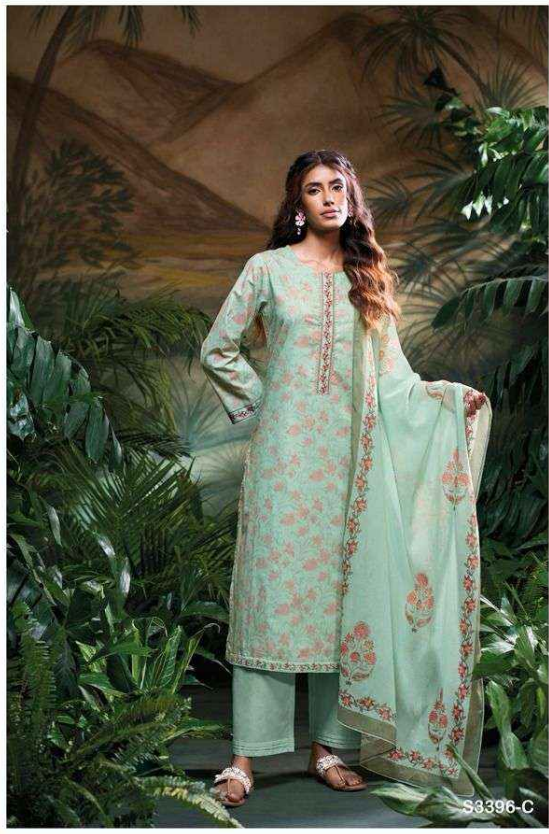

Ganga®

S3396-C

S3396-D

S3396-B

S3396-A

PRODUCT NAME	MAIYA
D.NO.	S3396
DESCRIPTION	TOP PREMIUM COTTON PRINTED WITH EMBROIDERY, HAND WORK PRINTED NECK LACE, CROCHET LACE ON DAMAN. BOTTOM PREMIUM COTTON SOLID COLOR. DUPATTA PREMIUM COTTON MAL PRINTED WITH CROCHET LACE BORDER.
HSN CODE	520851
WHOLESALE PRICE	1500/- EACH+GST(EXTRA)