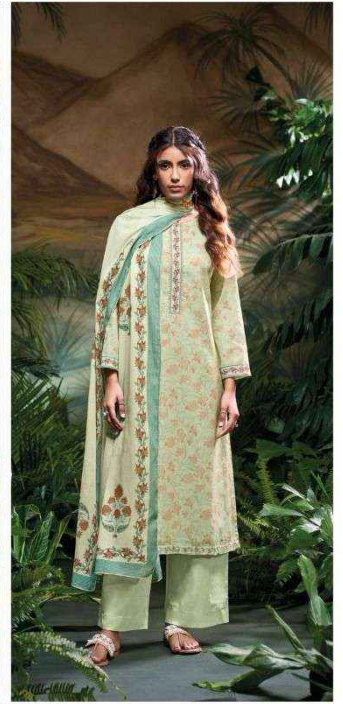

S3396-D

Ganga®
Maiya
S3396- A/B/C/D