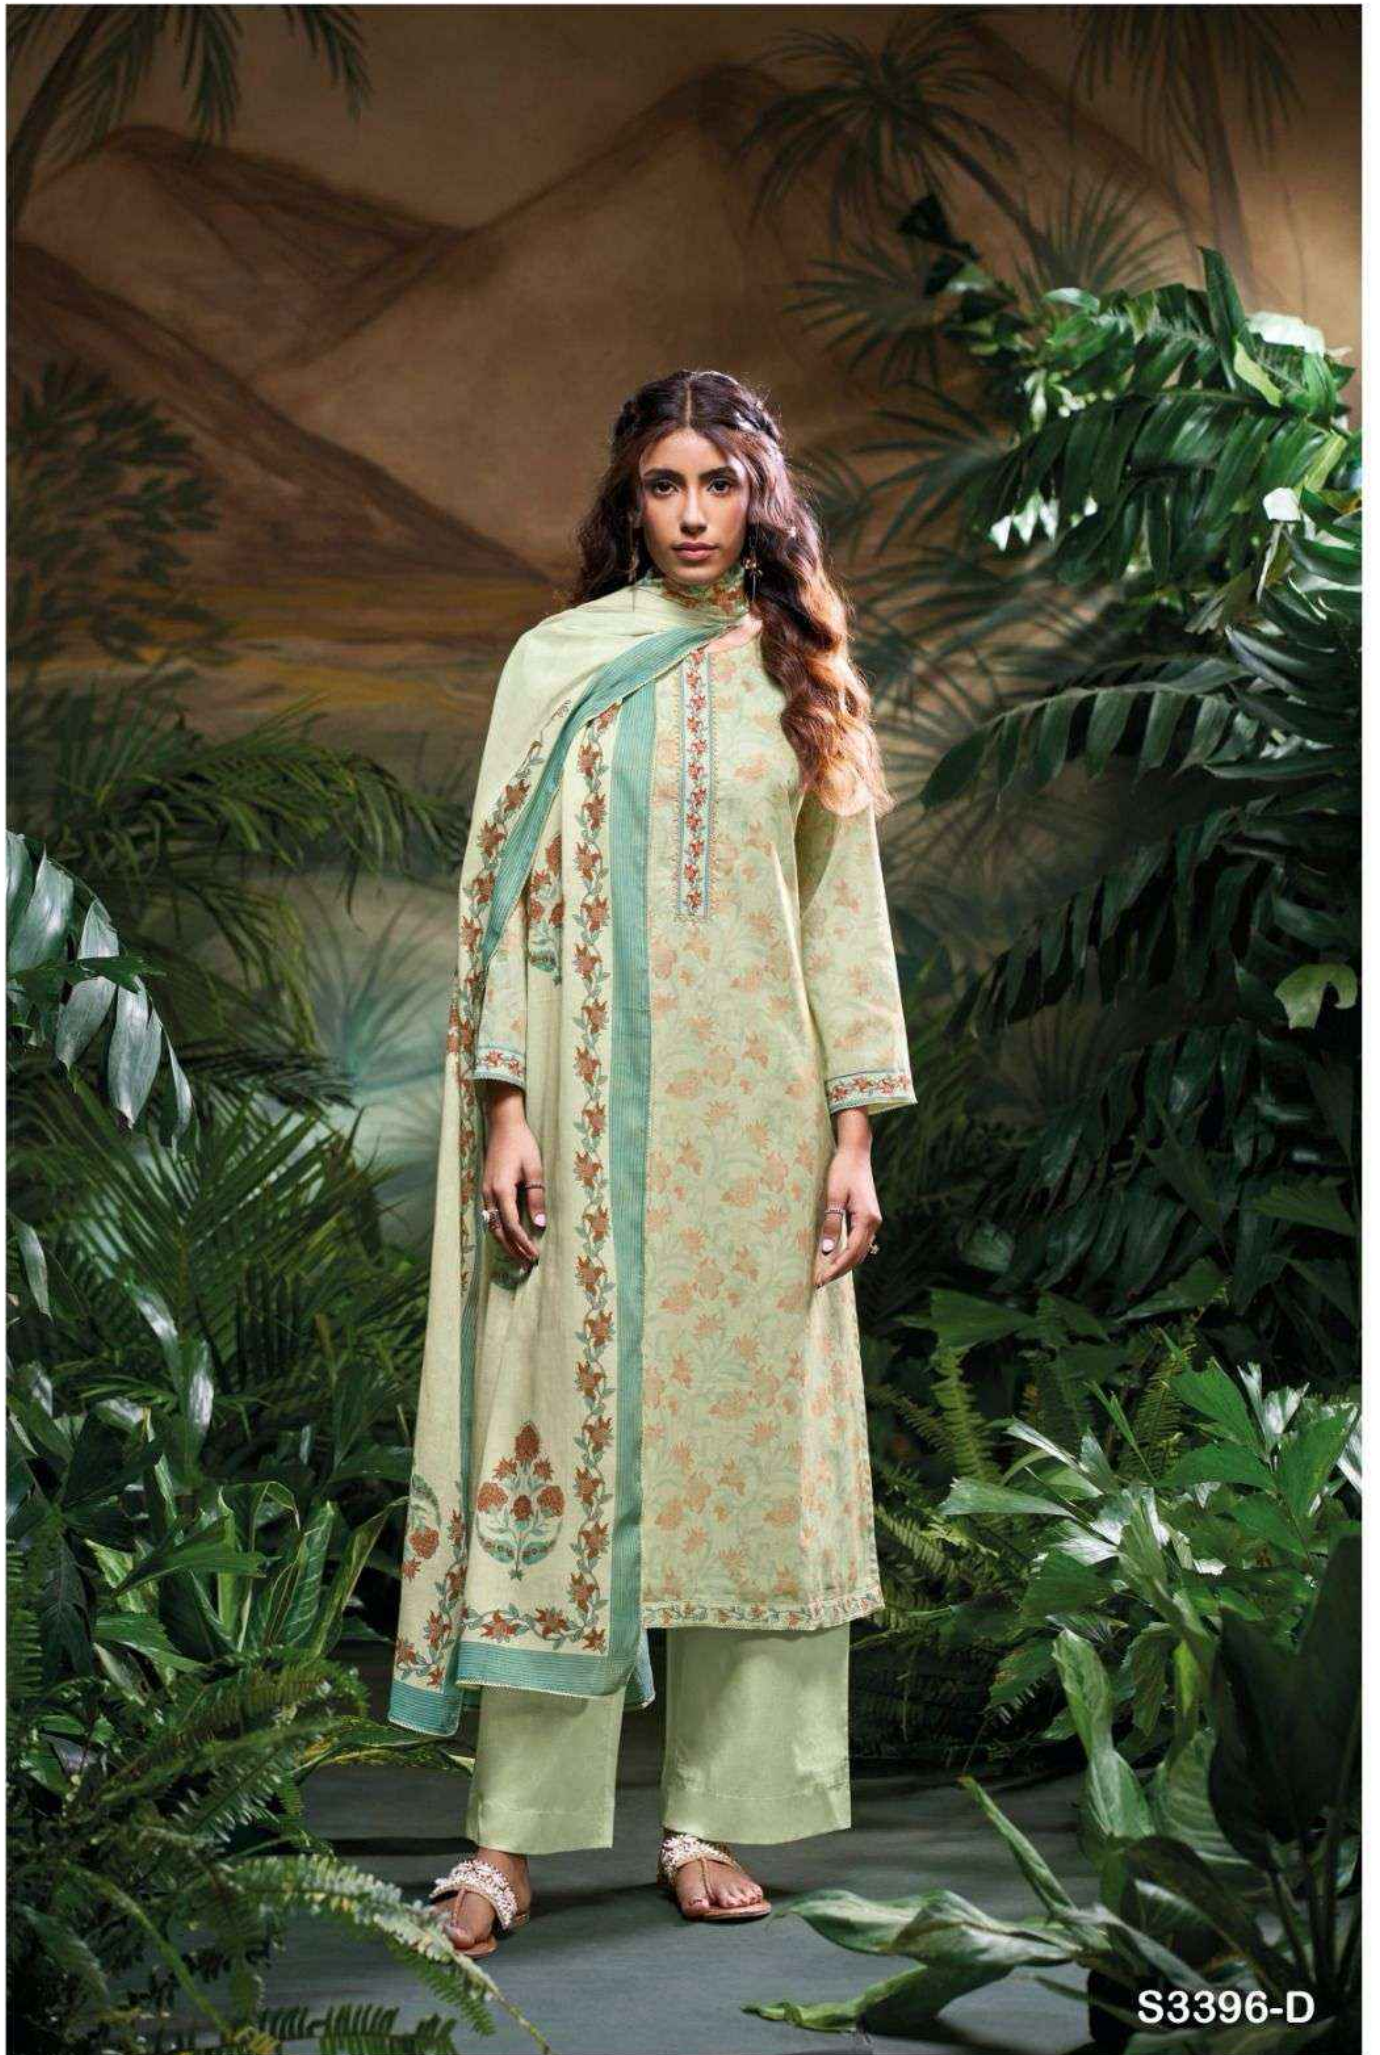

Ganga®

S3396-C

S3396-D

S3396-B

S3396-A

PRODUCT NAME	MAIYA
D.NO.	S3396
DESCRIPTION	TOP PREMIUM COTTON PRINTED WITH EMBROIDERY, HAND WORK PRINTED NECK LACE, CROCHET LACE ON DAMAN. BOTTOM PREMIUM COTTON SOLID COLOR. DUPATTA PREMIUM COTTON MAL PRINTED WITH CROCHET LACE BORDER.
HSN CODE	520851
WHOLESALE PRICE	1500/- EACH+GST(EXTRA)