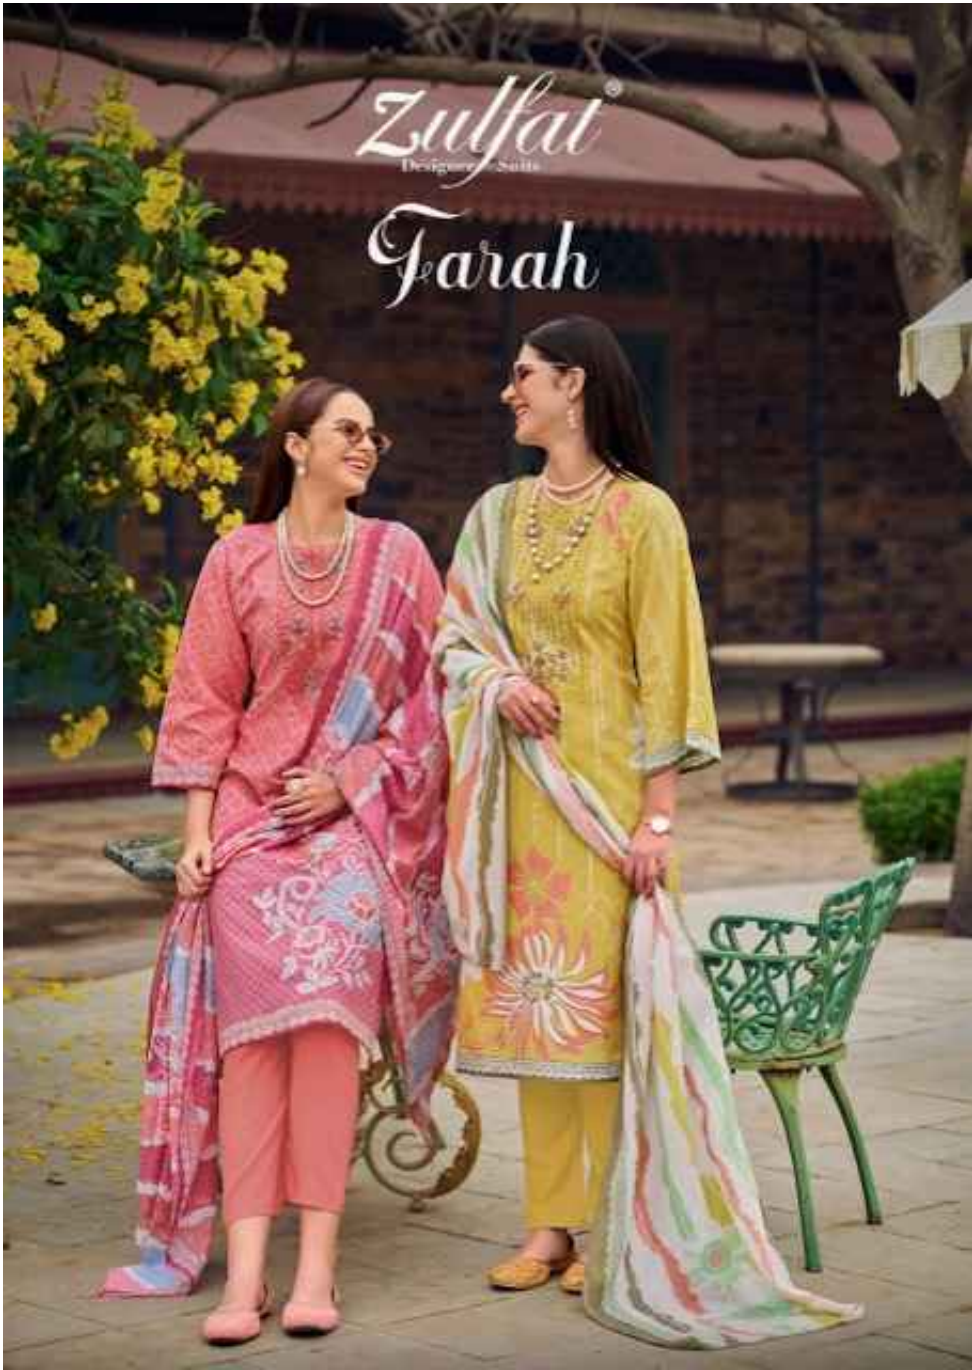

Zulfat[®]
Designer Suits

Farah

"Thorn Elegance: Ethnic Charm"

642-002

Zulfat
Lifestyle

642-003

"A Symphony of Colors and Culture"

"Where Fabric Meets Fashion Spirit"

Zulfai
Farah

THE
BEAUTY
EDIT

Zulfai
Designer Wear

"The Essence of Ethnic Elegance"

542-004

Zulfai
DESIGNER

"Grace in Every Fold, Story in Every Thread"

642-005

642-004

642-005

642-006

Zulfat[®]
Designer Suits

Farah

Zulfat
Designer Saree

642-001

"When Fabric Meets Festive Spirit" ❖ ❖ ❖