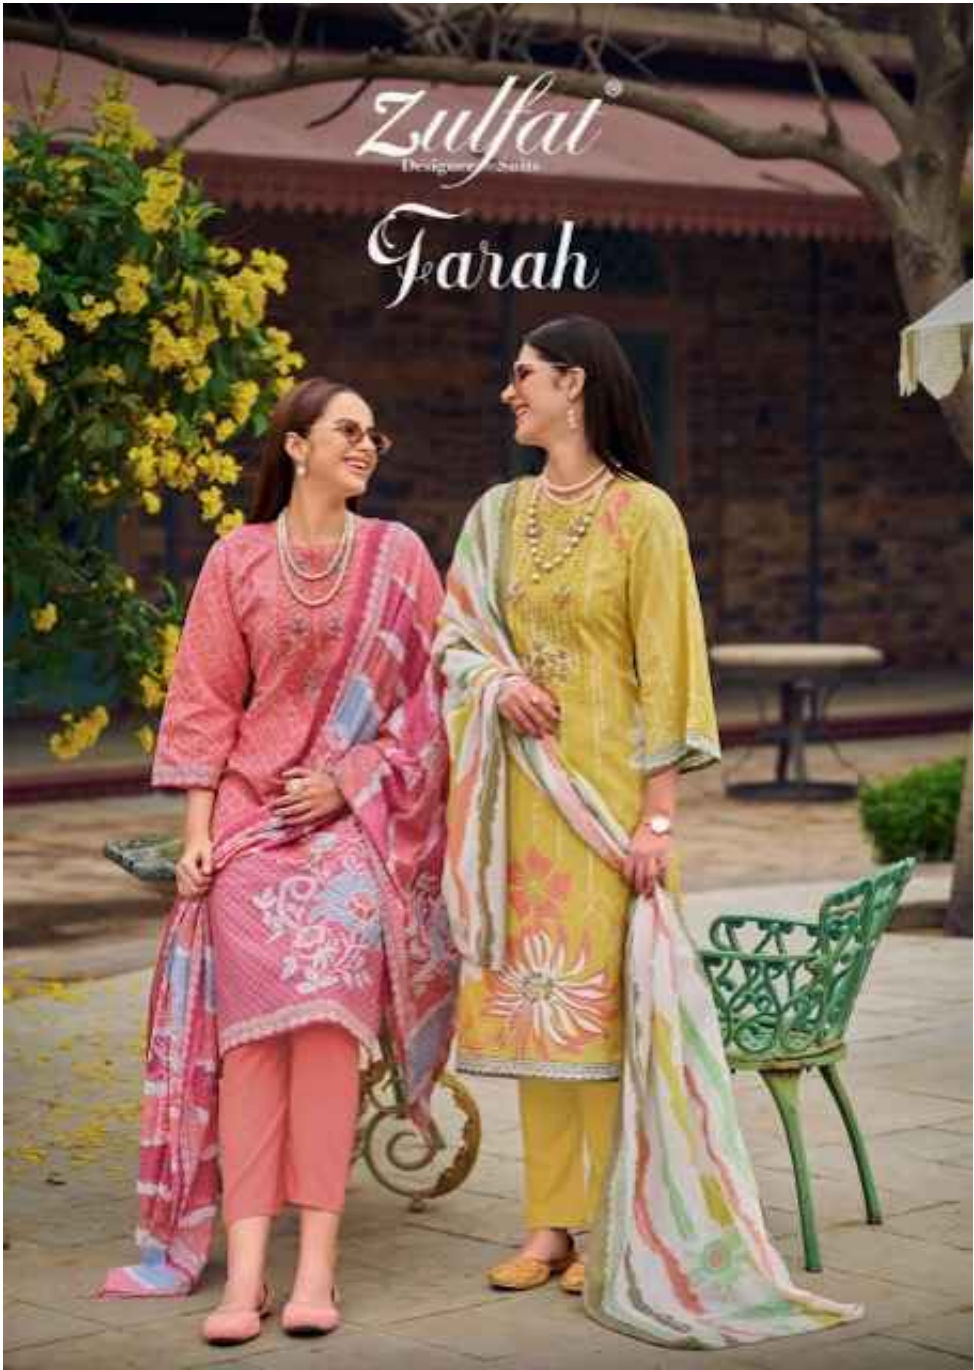

Zulfat[®]
Designer Suits

Farah

"Thorn Elegance: Ethnic Charm"

642-002

Zulfat
Lifestyle

642-003

"A Symphony of Colors and Culture"

"Where Fabric Meets Fashion Spirit"

Zulfai
Farah

THE
BEAUTY
EDIT

Zulfai
Designer Wear

"The Essence of Ethnic Elegance"

542-004

Zulfai
DESIGNER

"Grace in Every Fold, Story in Every Thread"

642-005

Zulfai
DESIGNER
PUNJAB

"Timeless Wives, Modern Dreams"

642-006

Zulfat®
Designer Suits

Farah

642-001

642-002

642-003

642-004

642-005

642-006

Zulfat[®]
Designer Suits

Farah

Zulfat
Designer Saree

642-001

"When Fabric Meets Festive Spirit" ❖ ❖ ❖