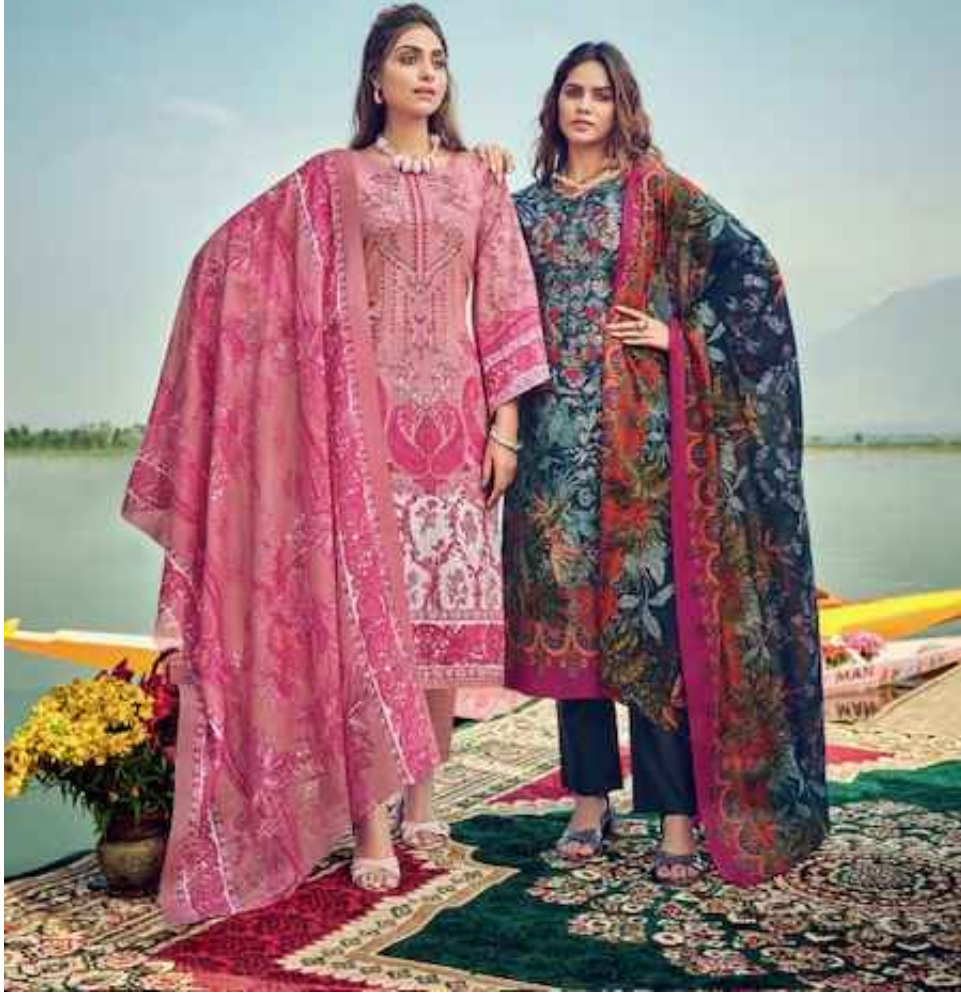

Romani®
CLASSIC COLLECTION
AARZU
VOL-15

ROMANI®

ESSENCE OF PERFECTION

Colour is not something that adds it, it's only. Colour is in the eye, in the mind.
Fashion has to be soft when the way is for what is happening.

1096-003

PRINTS, GONE WILD

Contemporary & classic. Not just for bedtime in the summer when
no sleep and bright green!

ROMANI®

1098-004

ROMANI®

MYSTIC BEAUTY

embodying vibrant colors in the heavenly palette, you shall wish
you can carry with grace, culture and artistry, which never
fail to create your unique style tradition in it.