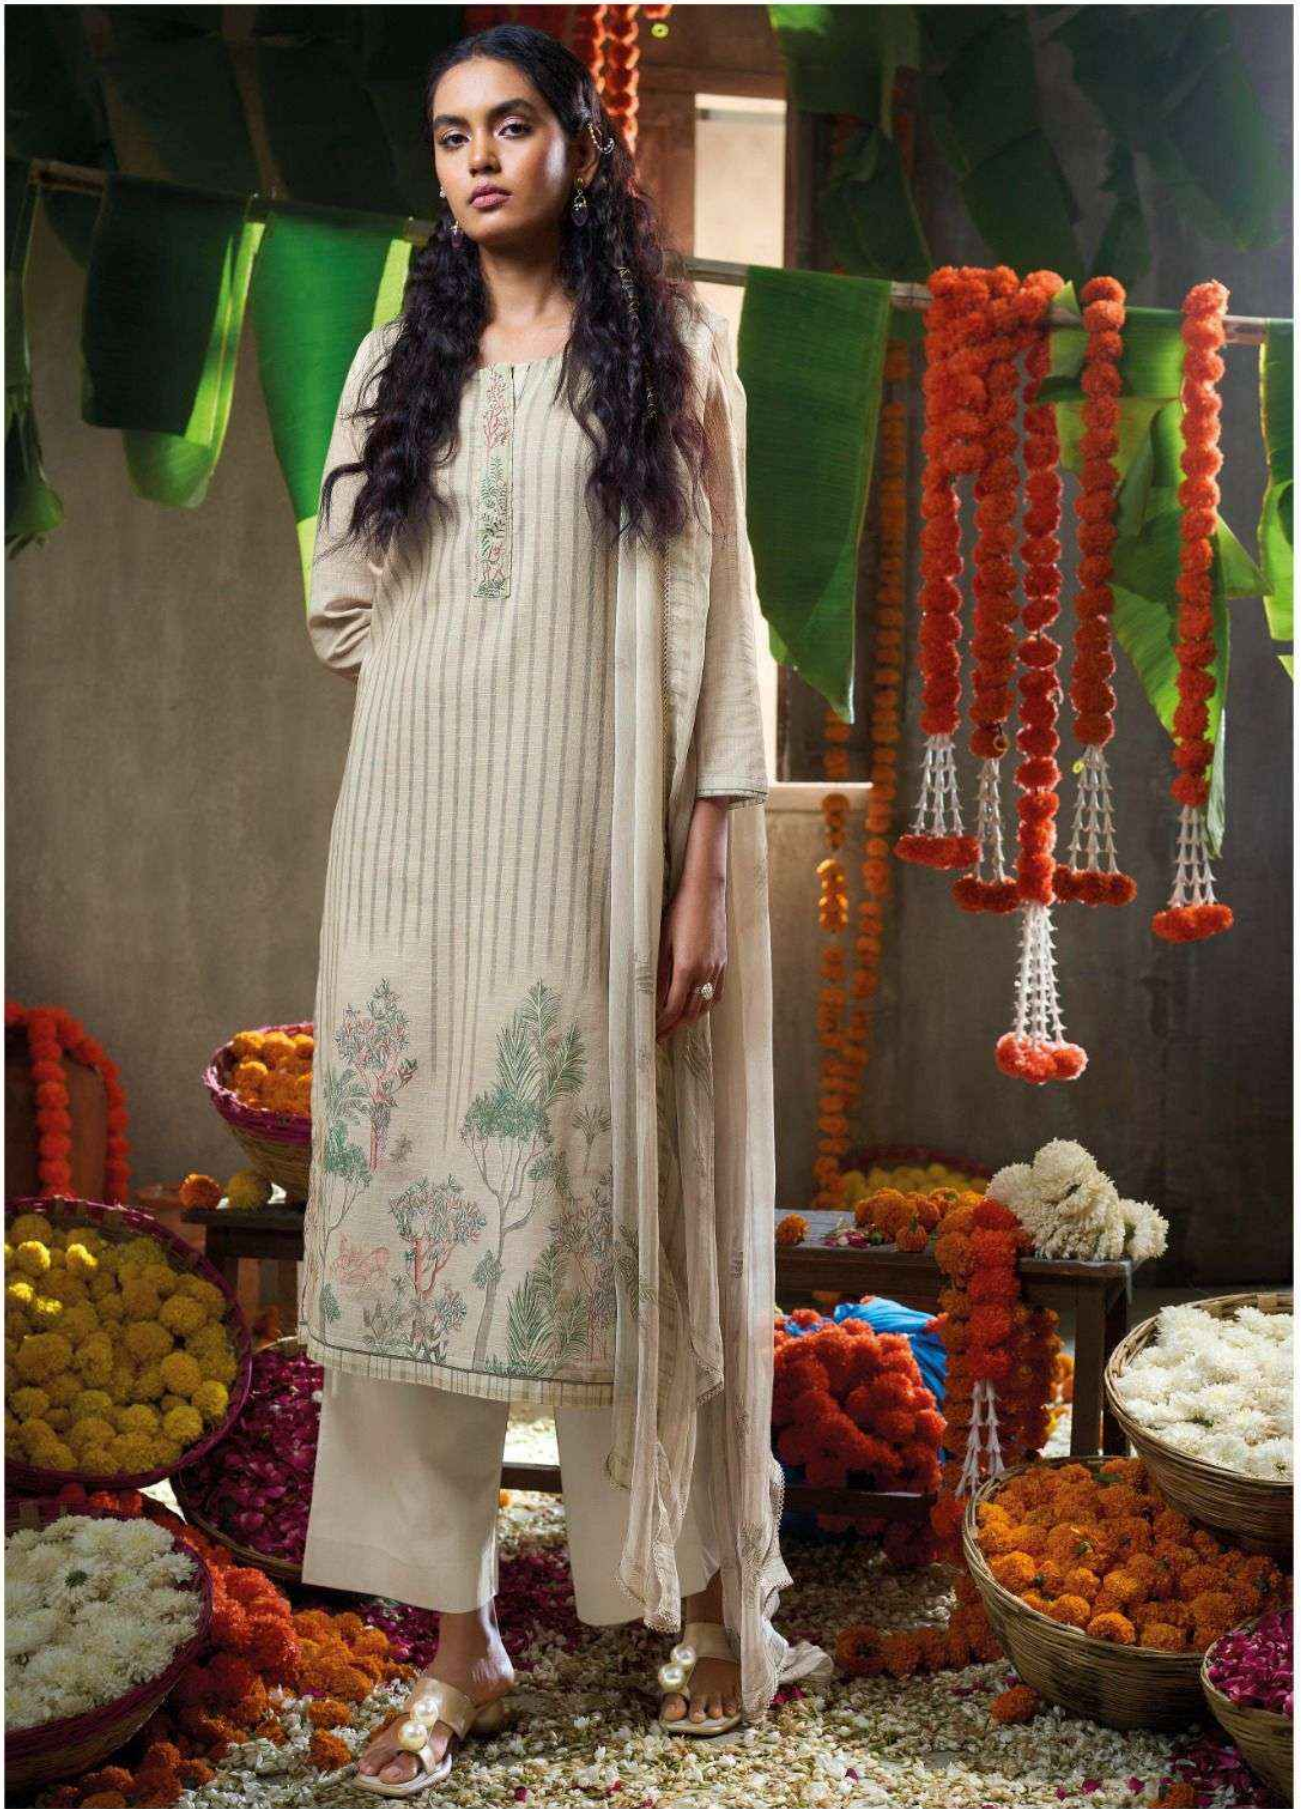

Ganga®

• C2239 •

Ganga®

• C2242 •

PRODUCT NAME	PAPILLON
D.NO.	C2237 TO C2242
DESCRIPTION	<p>TOP PREMIUM COTTON LINEN PRINTED WITH HAND EMBROIDERY, EMBROIDERY, PRINTED LACE ON DAMAN & SLEEVES.</p> <p>BOTTOM PREMIUM COTTON SOLID COLOR</p> <p>DUPATTA PREMIUM PURE CHIFFON PRINTED WITH CROCHET LACE BORDER.</p>
HSN CODE	520831
WHOLESALE PRICE	1705/- EACH+GST(EXTRA)