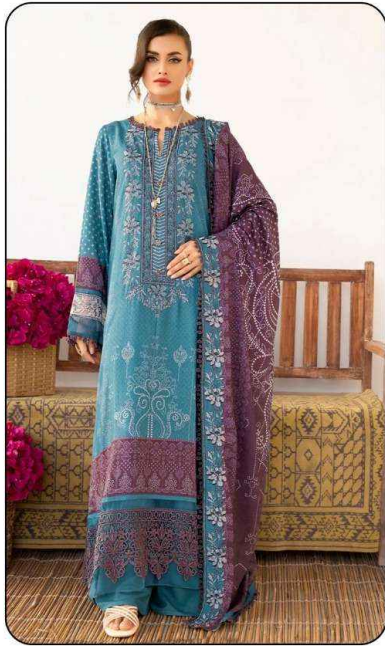

Madhav[®]
Fashion

AL-ZOHAIB
EXCLUSIVE LAWN COLLECTION

MF
Style
1001

1001

1002

1003

1004

1005

1006

<u>TOP</u>
Pure Lawn Cotton - (2.40 MTR APX.)
<u>DUPATTA</u>
Mal-Mal Cotton - (2.25 MTR APX.)
<u>BOTTOM</u>
Pure Lawn Cotton - (2.00 MTR APX.)

Madhav[®]
Fashion

AL-ZOHAIB^{VOL-01}
EXCLUSIVE LAWN COLLECTION