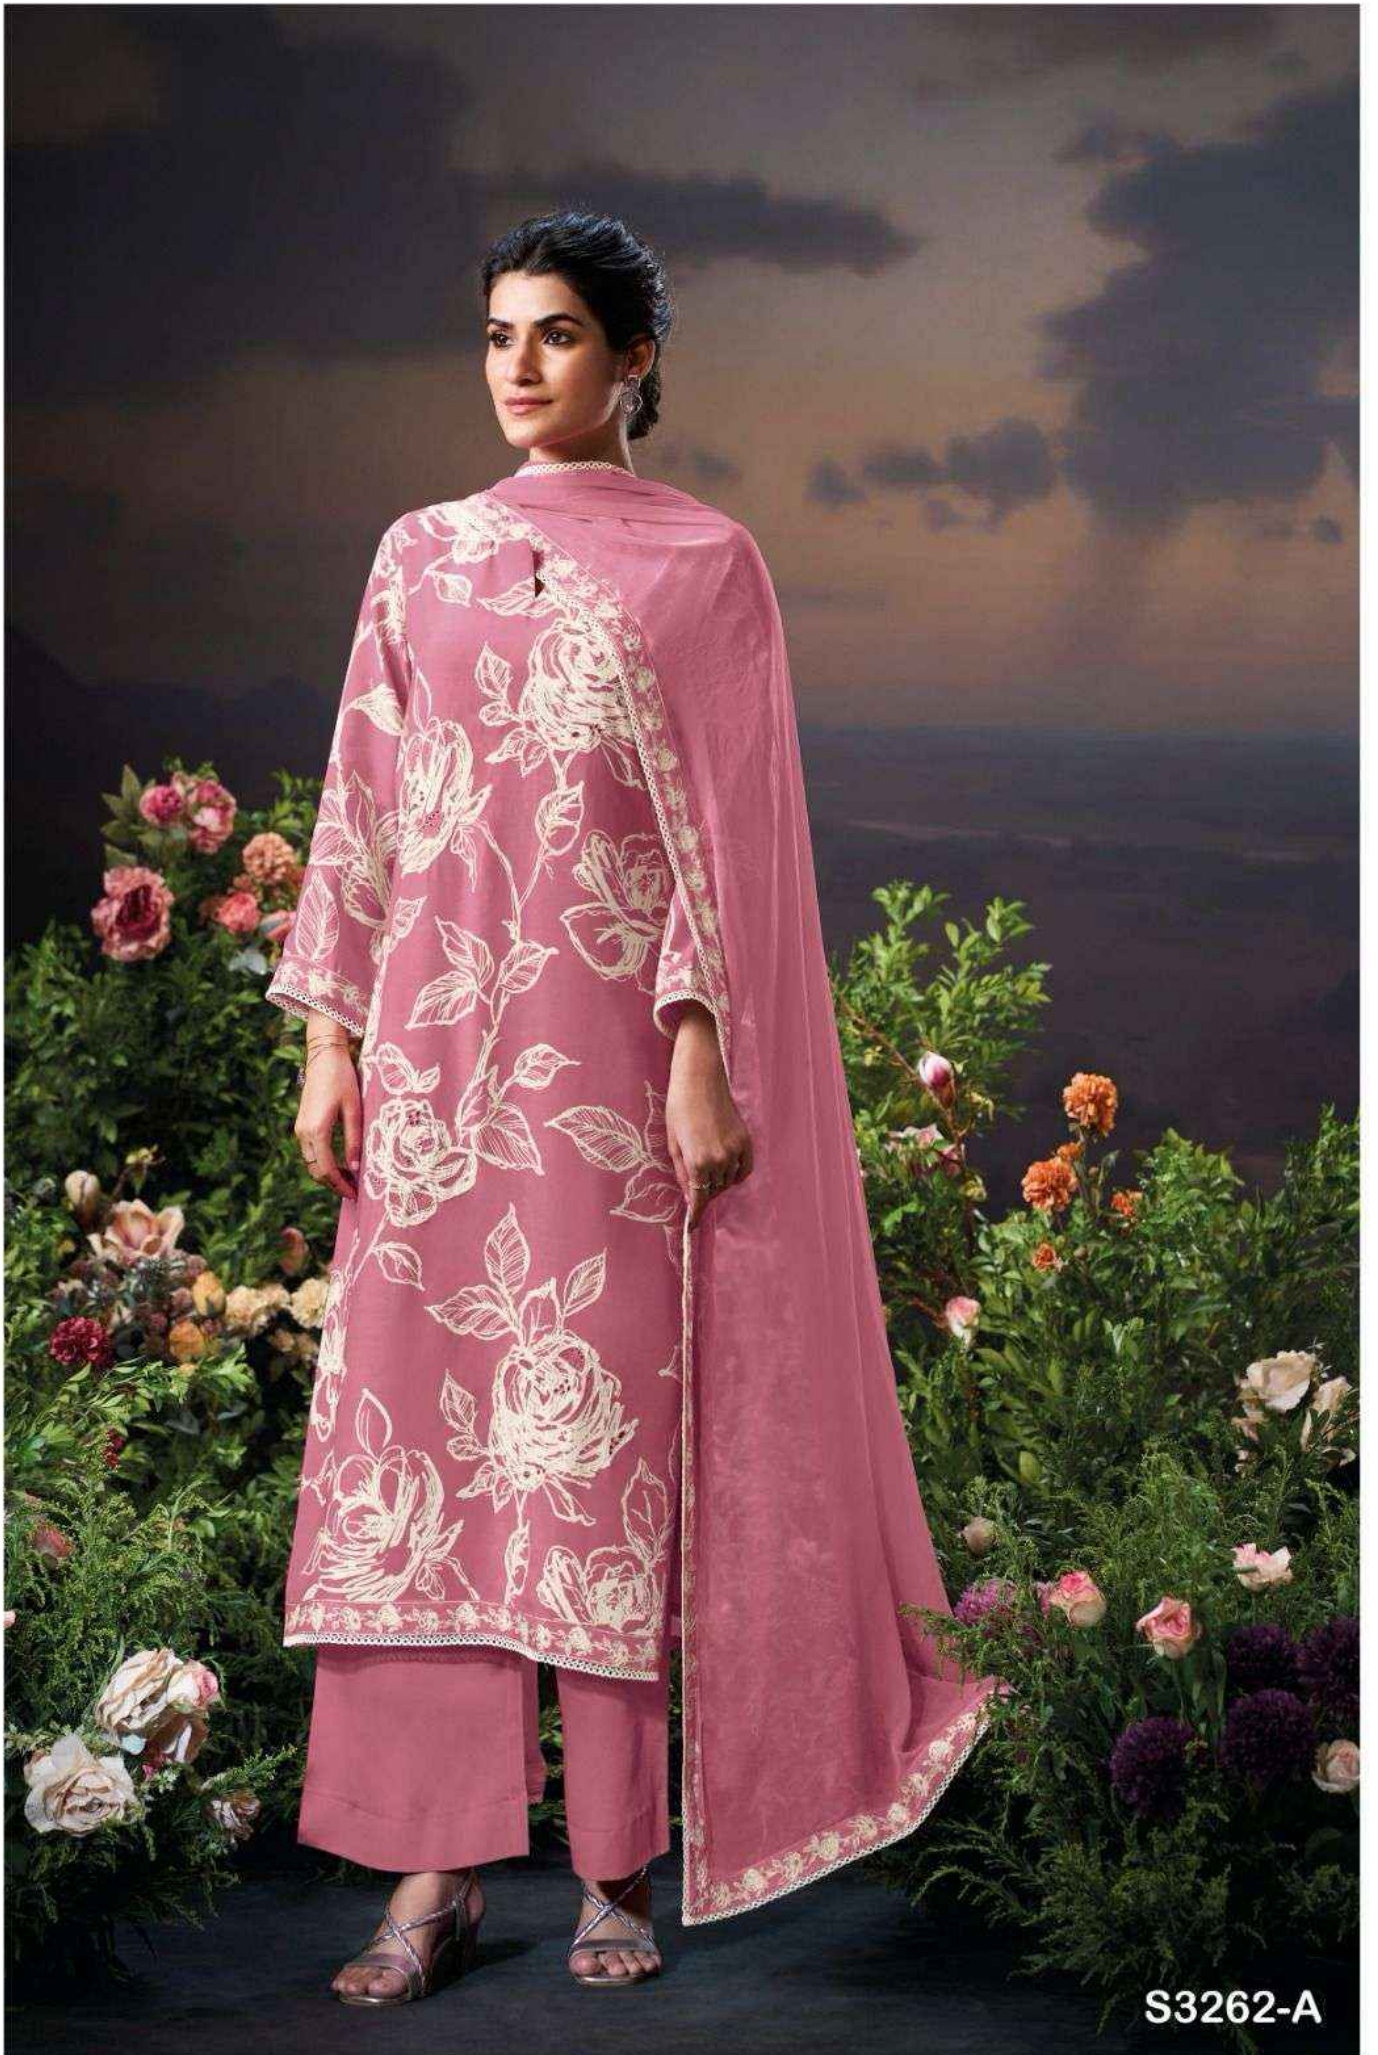

Ganga®

S3262-A

S3262-D

S3262-C

S3262-B

PRODUCT NAME	<b>MUKTI</b>
D.NO.	S3262
DESCRIPTION	<p><b>TOP</b> PREMIUM PURE VISCOSE MUSLIN PRINTED WITH HAND EMBROIDERY, CROCHET LACE FOR DAMAN AND SLEEVES.</p> <p><b>BOTTOM</b> PREMIUM SILK SATIN SOLID COLOR.</p> <p><b>DUPATTA</b> PREMIUM PURE CHIFFON SOLID COLOR WITH SILK PRINTED BORDER WITH CROCHET LACE.</p>
HSN CODE	<b>540834</b>
WHOLESALE PRICE	<b>1750/- EACH+GST(EXTRA)</b>