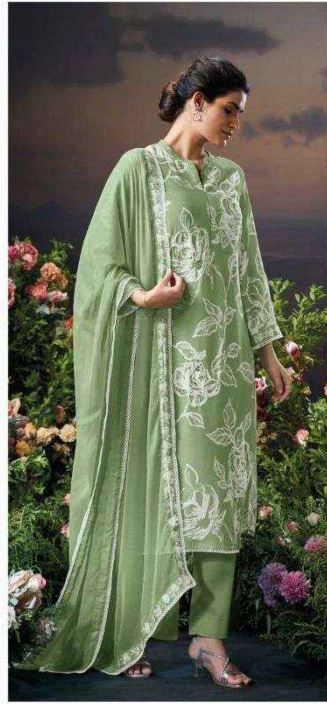

S3262-B

Ganga®
Mukti
S3262- A/B/C/D