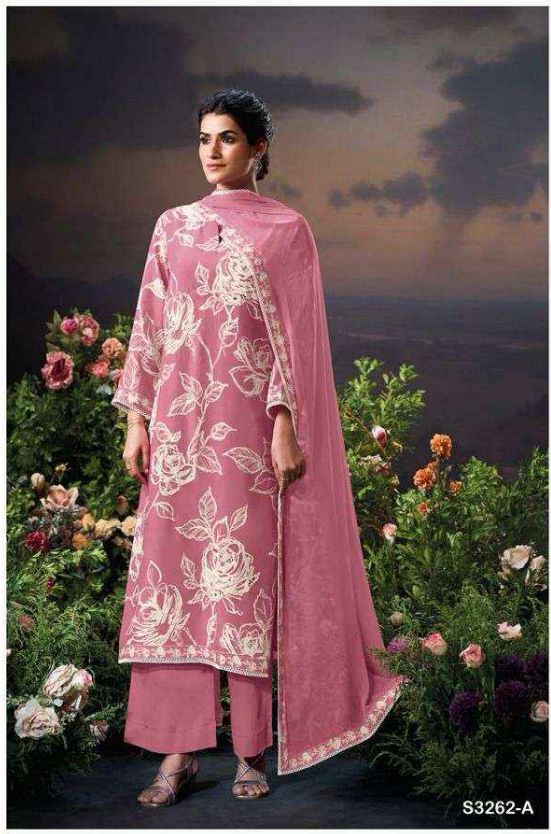

Ganga®

S3262-A

S3262-D

S3262-C

S3262-B

PRODUCT NAME	<b>MUKTI</b>
D.NO.	S3262
DESCRIPTION	<p><b>TOP</b> PREMIUM PURE VISCOSE MUSLIN PRINTED WITH HAND EMBROIDERY, CROCHET LACE FOR DAMAN AND SLEEVES.</p> <p><b>BOTTOM</b> PREMIUM SILK SATIN SOLID COLOR.</p> <p><b>DUPATTA</b> PREMIUM PURE CHIFFON SOLID COLOR WITH SILK PRINTED BORDER WITH CROCHET LACE.</p>
HSN CODE	<b>540834</b>
WHOLESALE PRICE	<b>1750/- EACH+GST(EXTRA)</b>