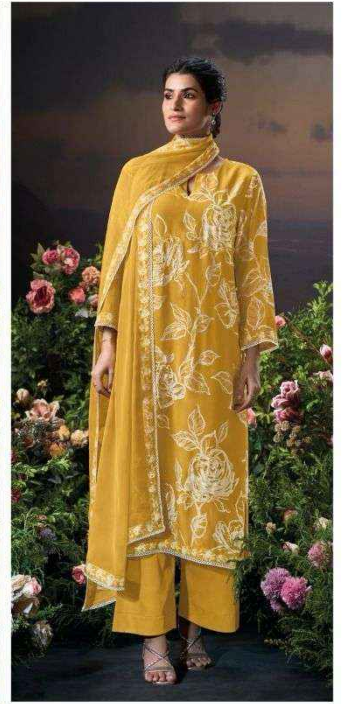

S3262-D

Ganga®
Mukti
S3262- A/B/C/D