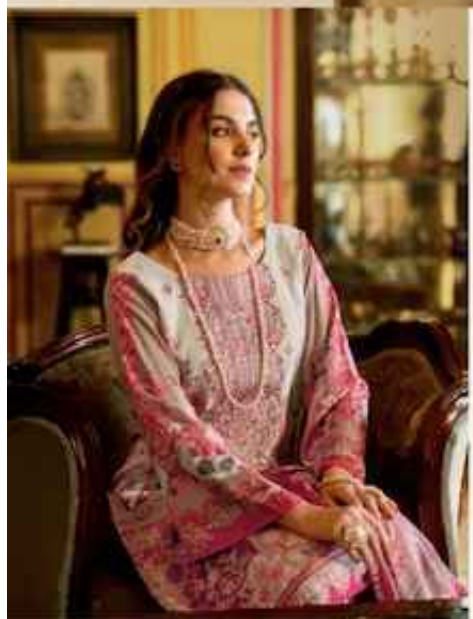

SIMPLE & CLASSIC