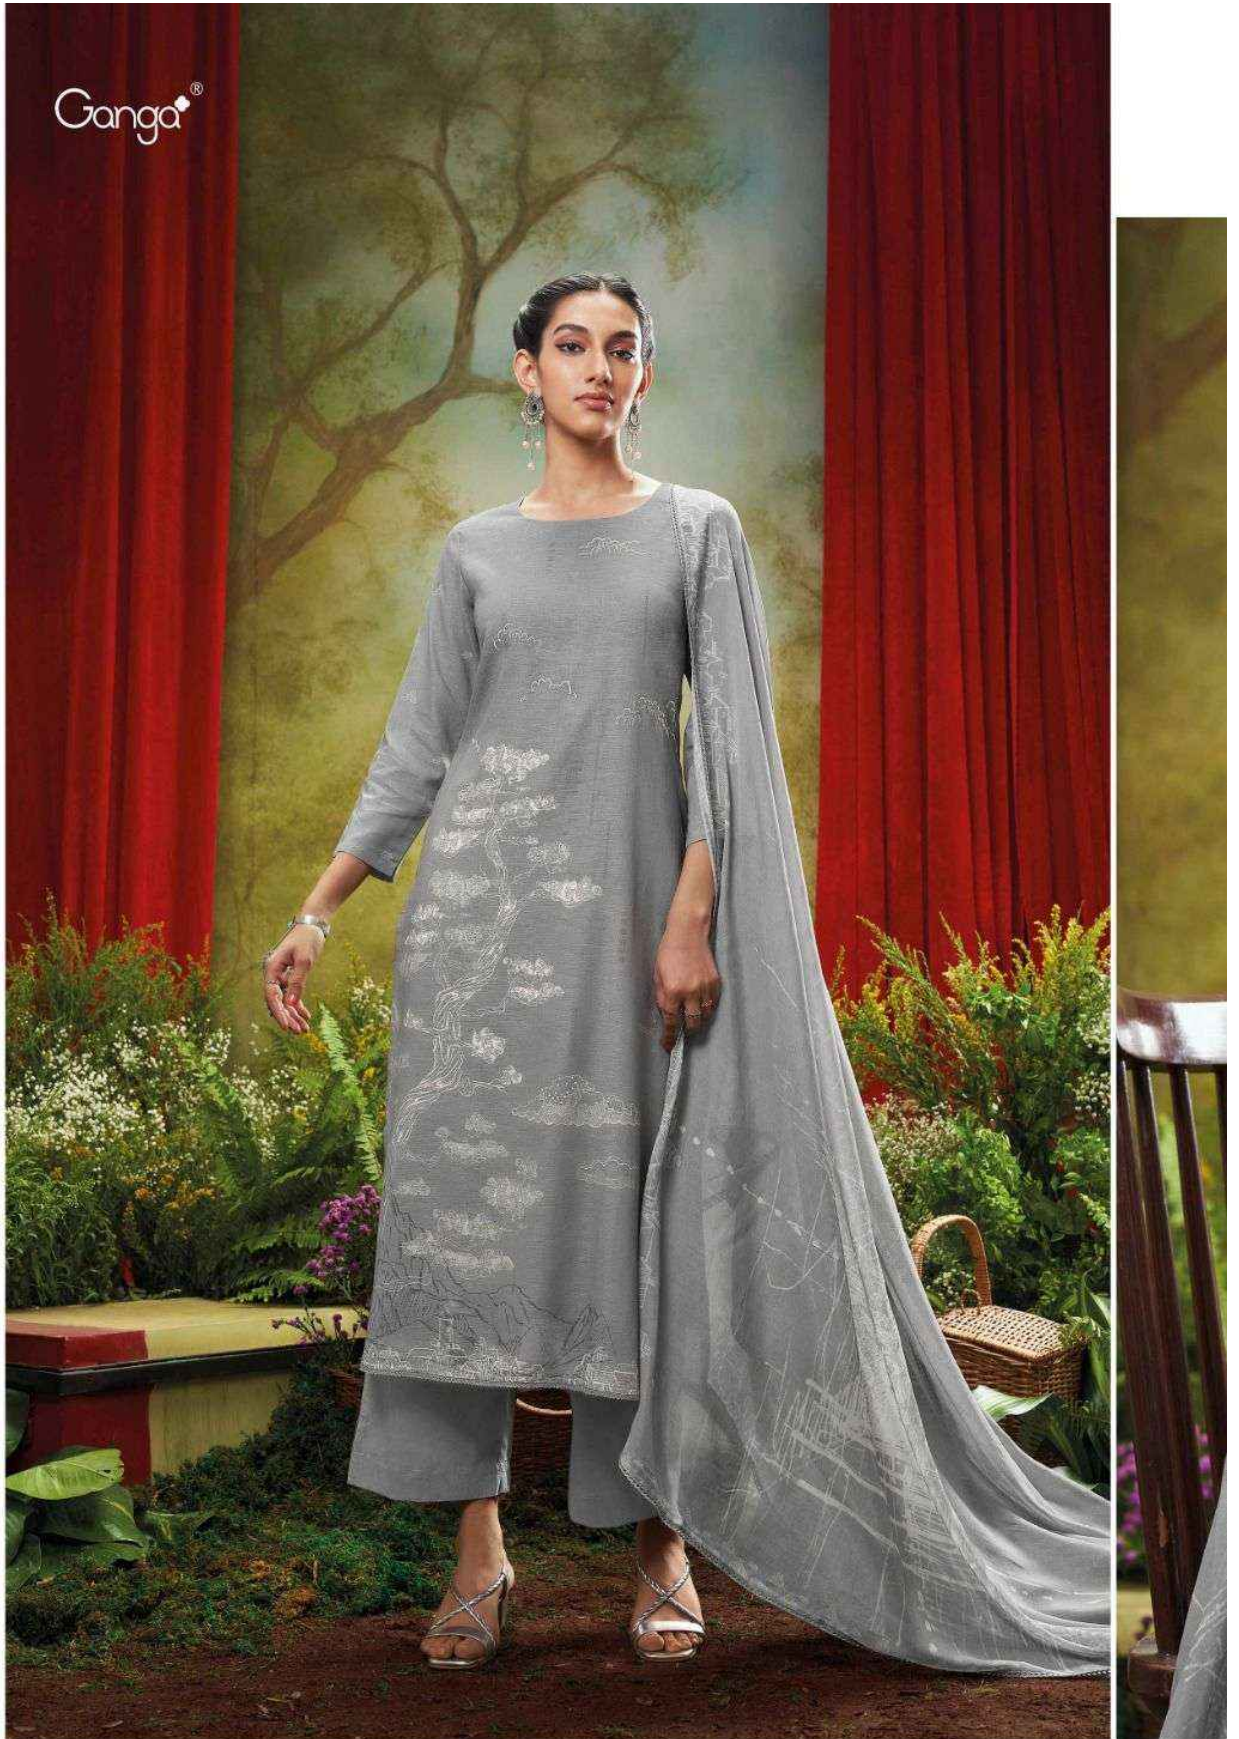

Ganga®

Ganga®

Ganga®

Ganga®

Ganga®

Ganga®

PRODUCT NAME	VEDA
D.NO.	C1961 TO C1966
DESCRIPTION	<p>TOP PREMIUM PATTERN PRINTED WITH HAND EMBROIDERY, HAND WORK AND CROCHET LACE.</p> <p>BOTTOM PREMIUM COTTON SOLID COLOR.</p> <p>DUPATTA PREMIUM BEMBERG LAWN PRINTED WITH CROCHET LACE.</p>
HSN CODE	520851
WHOLESALE PRICE	1940/- EACH+GST(EXTRA)