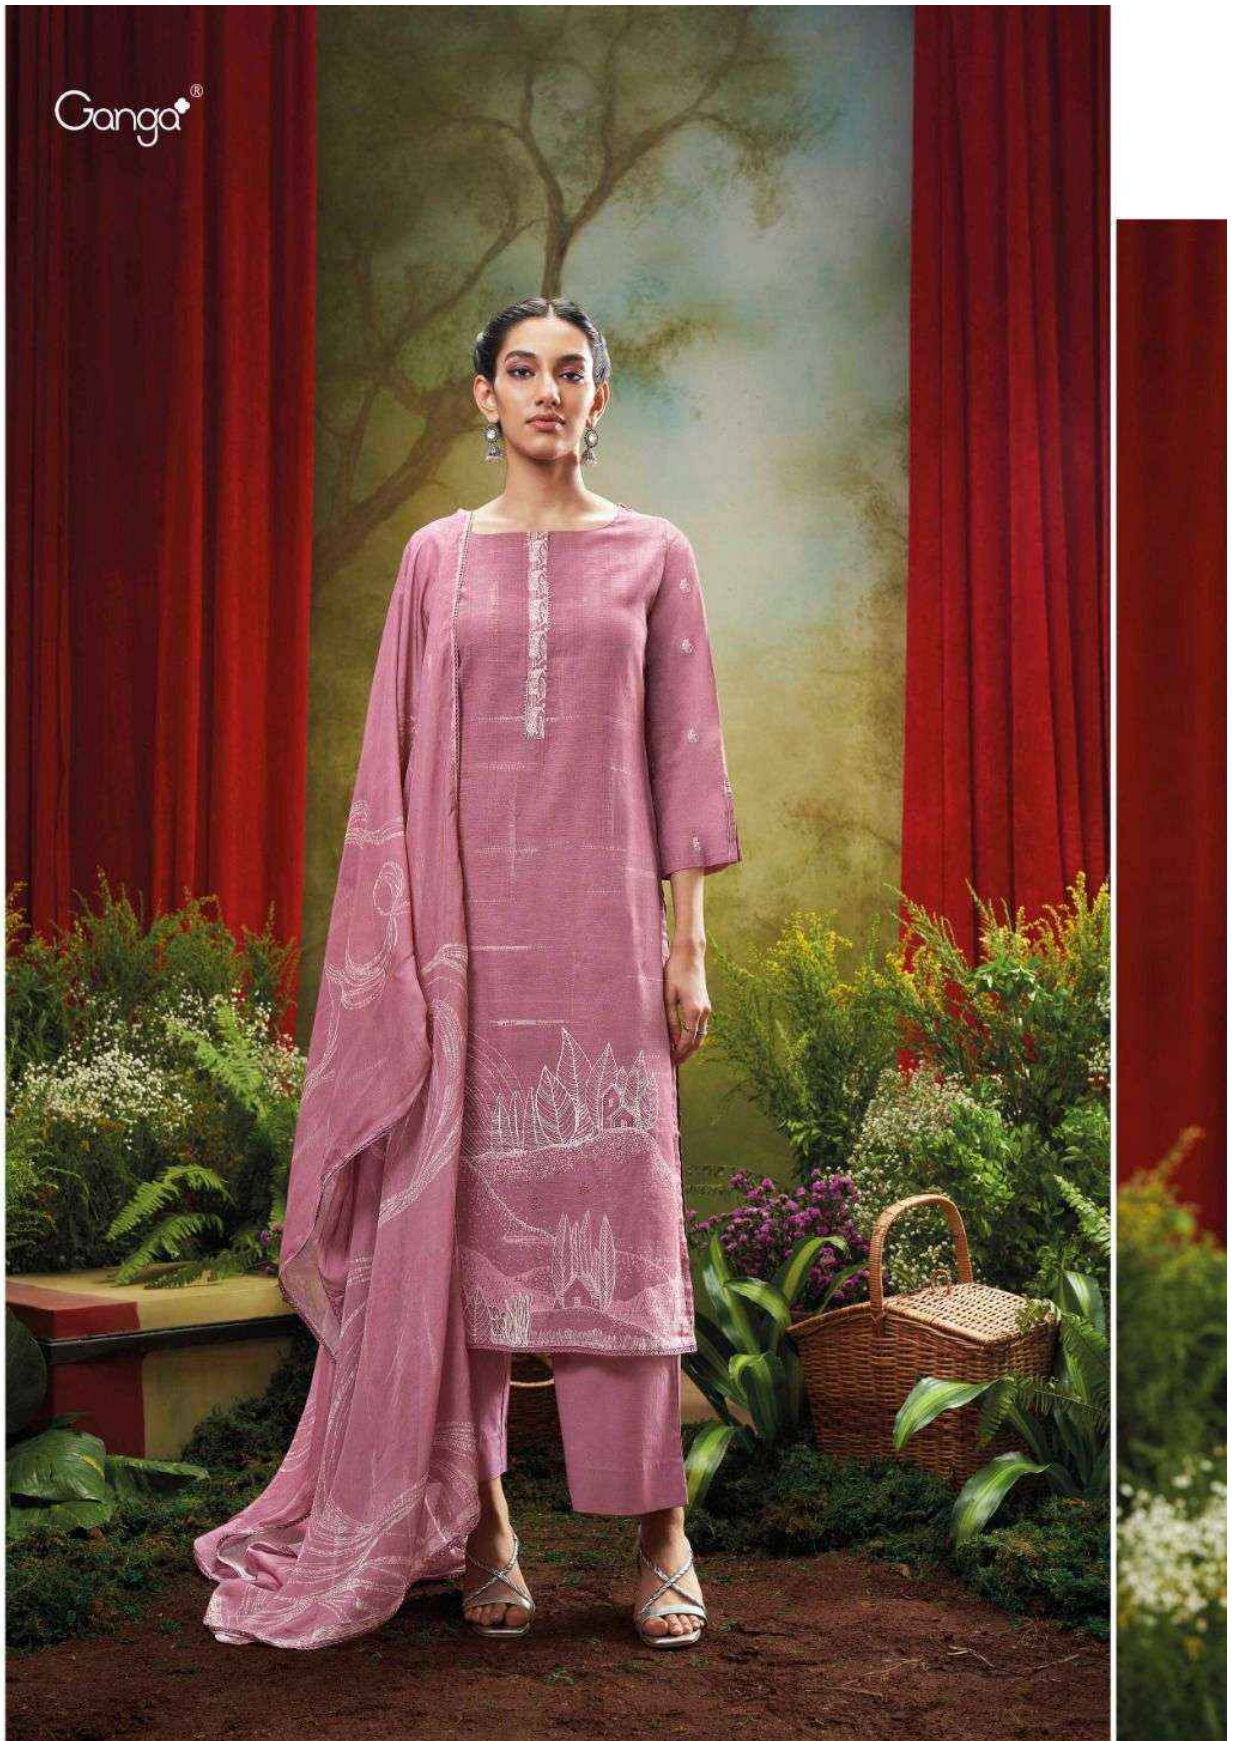

Ganga®

Ganga®

Ganga®

Ganga®

Ganga®

Ganga®

PRODUCT NAME	VEDA
D.NO.	C1961 TO C1966
DESCRIPTION	<p>TOP PREMIUM PATTERN PRINTED WITH HAND EMBROIDERY, HAND WORK AND CROCHET LACE.</p> <p>BOTTOM PREMIUM COTTON SOLID COLOR.</p> <p>DUPATTA PREMIUM BEMBERG LAWN PRINTED WITH CROCHET LACE.</p>
HSN CODE	520851
WHOLESALE PRICE	1940/- EACH+GST(EXTRA)

C1961

C1962

C1963

C1964

C1965

C1966

Ganga®
Veda

C1966