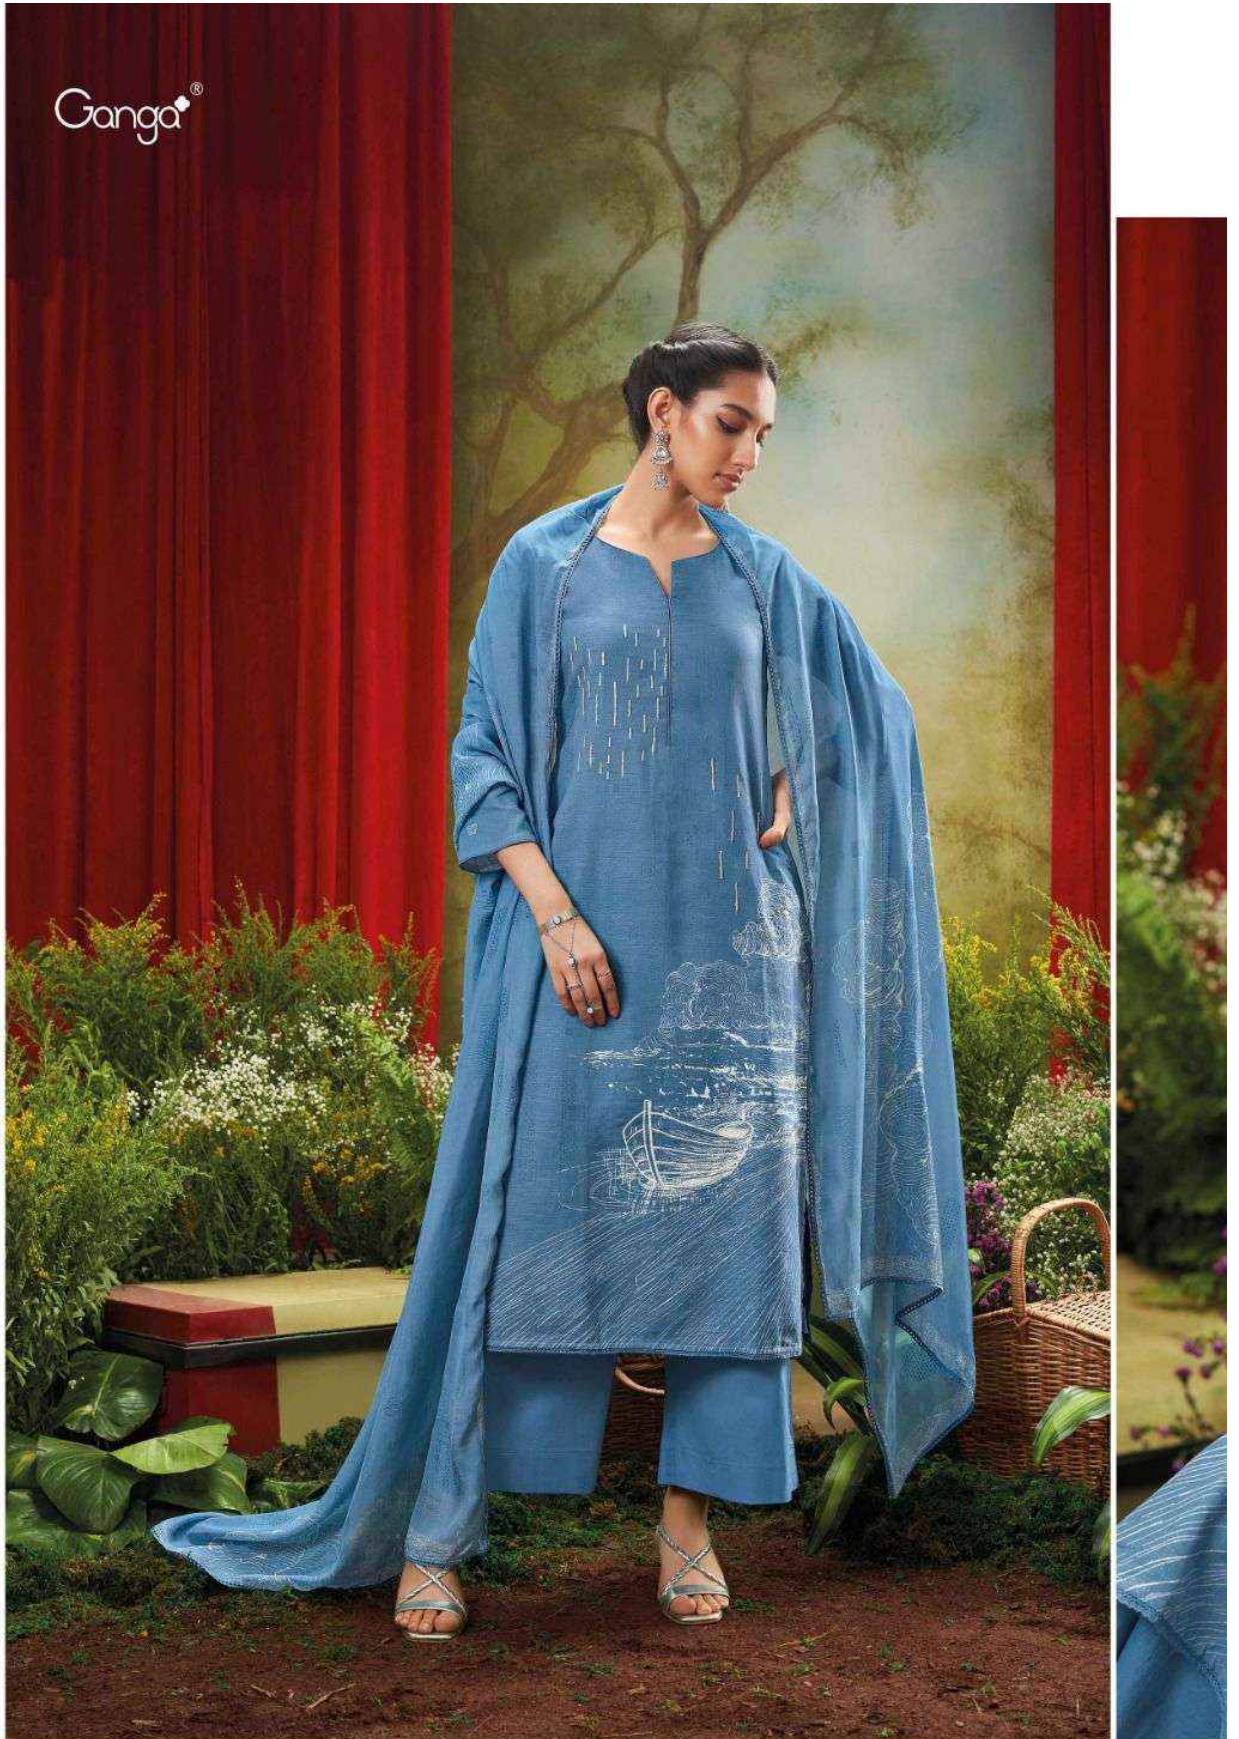

Ganga®

Ganga®

Ganga®

Ganga®

Ganga®

Ganga®

PRODUCT NAME	VEDA
D.NO.	C1961 TO C1966
DESCRIPTION	<p>TOP PREMIUM PATTERN PRINTED WITH HAND EMBROIDERY, HAND WORK AND CROCHET LACE.</p> <p>BOTTOM PREMIUM COTTON SOLID COLOR.</p> <p>DUPATTA PREMIUM BEMBERG LAWN PRINTED WITH CROCHET LACE.</p>
HSN CODE	520851
WHOLESALE PRICE	1940/- EACH+GST(EXTRA)