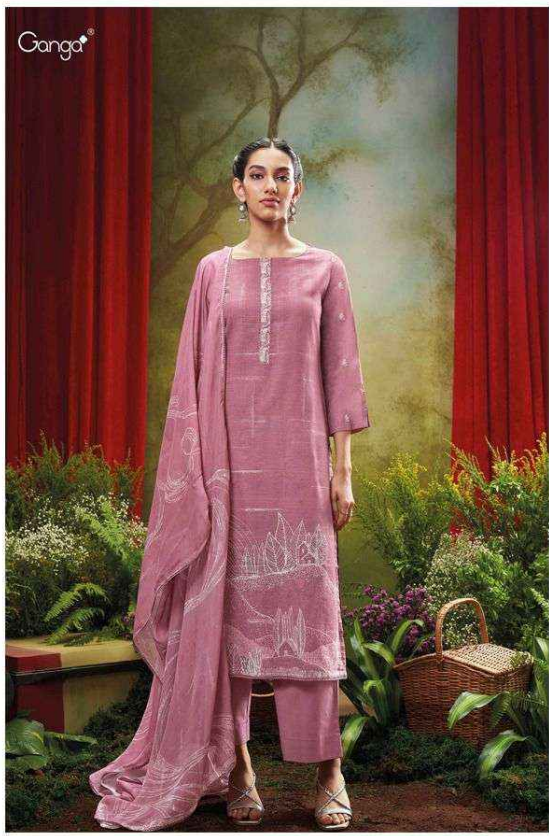

Ganga®

Ganga®

Ganga®

Ganga®

Ganga®

Ganga®

PRODUCT NAME	VEDA
D.NO.	C1961 TO C1966
DESCRIPTION	<p>TOP PREMIUM PATTERN PRINTED WITH HAND EMBROIDERY, HAND WORK AND CROCHET LACE.</p> <p>BOTTOM PREMIUM COTTON SOLID COLOR.</p> <p>DUPATTA PREMIUM BEMBERG LAWN PRINTED WITH CROCHET LACE.</p>
HSN CODE	520851
WHOLESALE PRICE	1940/- EACH+GST(EXTRA)

C1961

C1962

C1963

C1964

C1965

C1966

Ganga®
Veda

C1966