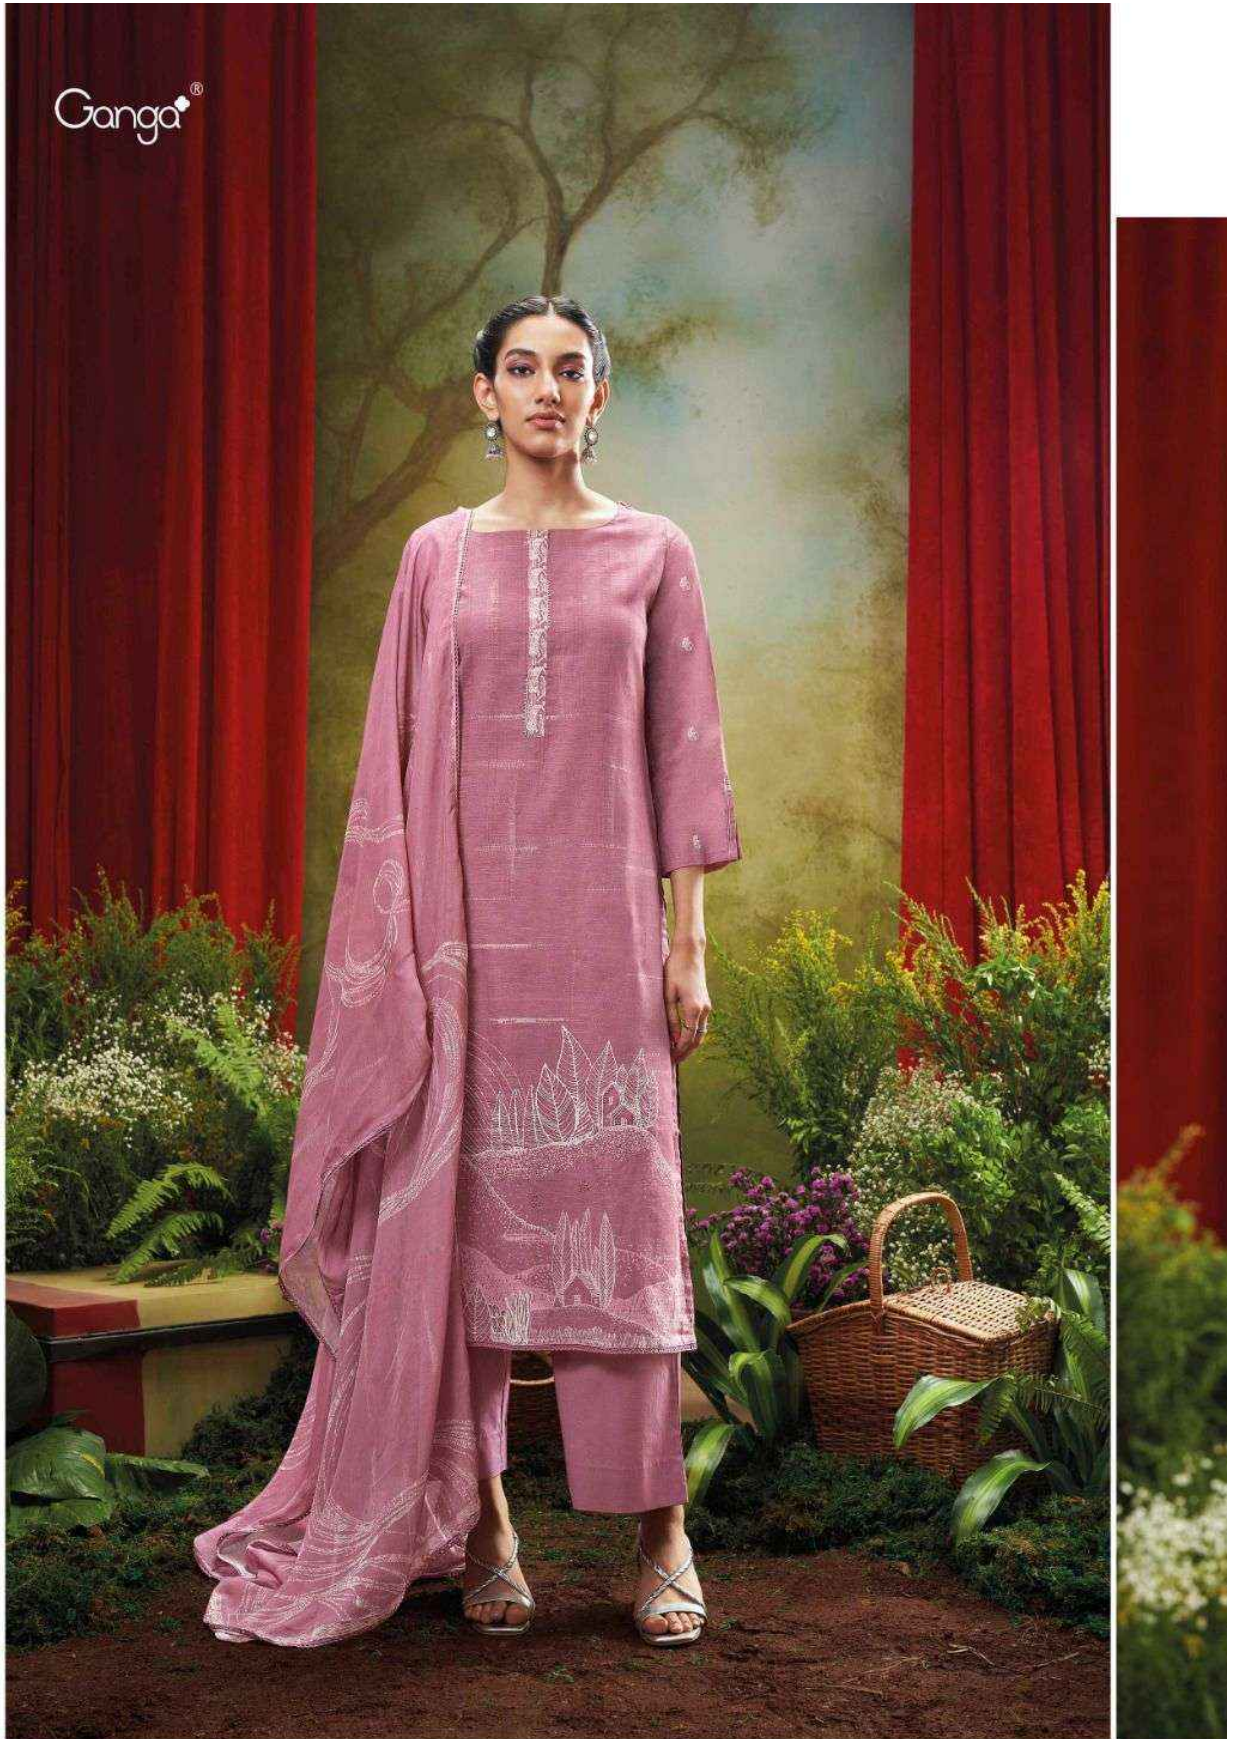

Ganga®

Ganga®

Ganga®

Ganga®

Ganga®

Ganga®

PRODUCT NAME	VEDA
D.NO.	C1961 TO C1966
DESCRIPTION	<p>TOP PREMIUM PATTERN PRINTED WITH HAND EMBROIDERY, HAND WORK AND CROCHET LACE.</p> <p>BOTTOM PREMIUM COTTON SOLID COLOR.</p> <p>DUPATTA PREMIUM BEMBERG LAWN PRINTED WITH CROCHET LACE.</p>
HSN CODE	520851
WHOLESALE PRICE	1940/- EACH+GST(EXTRA)