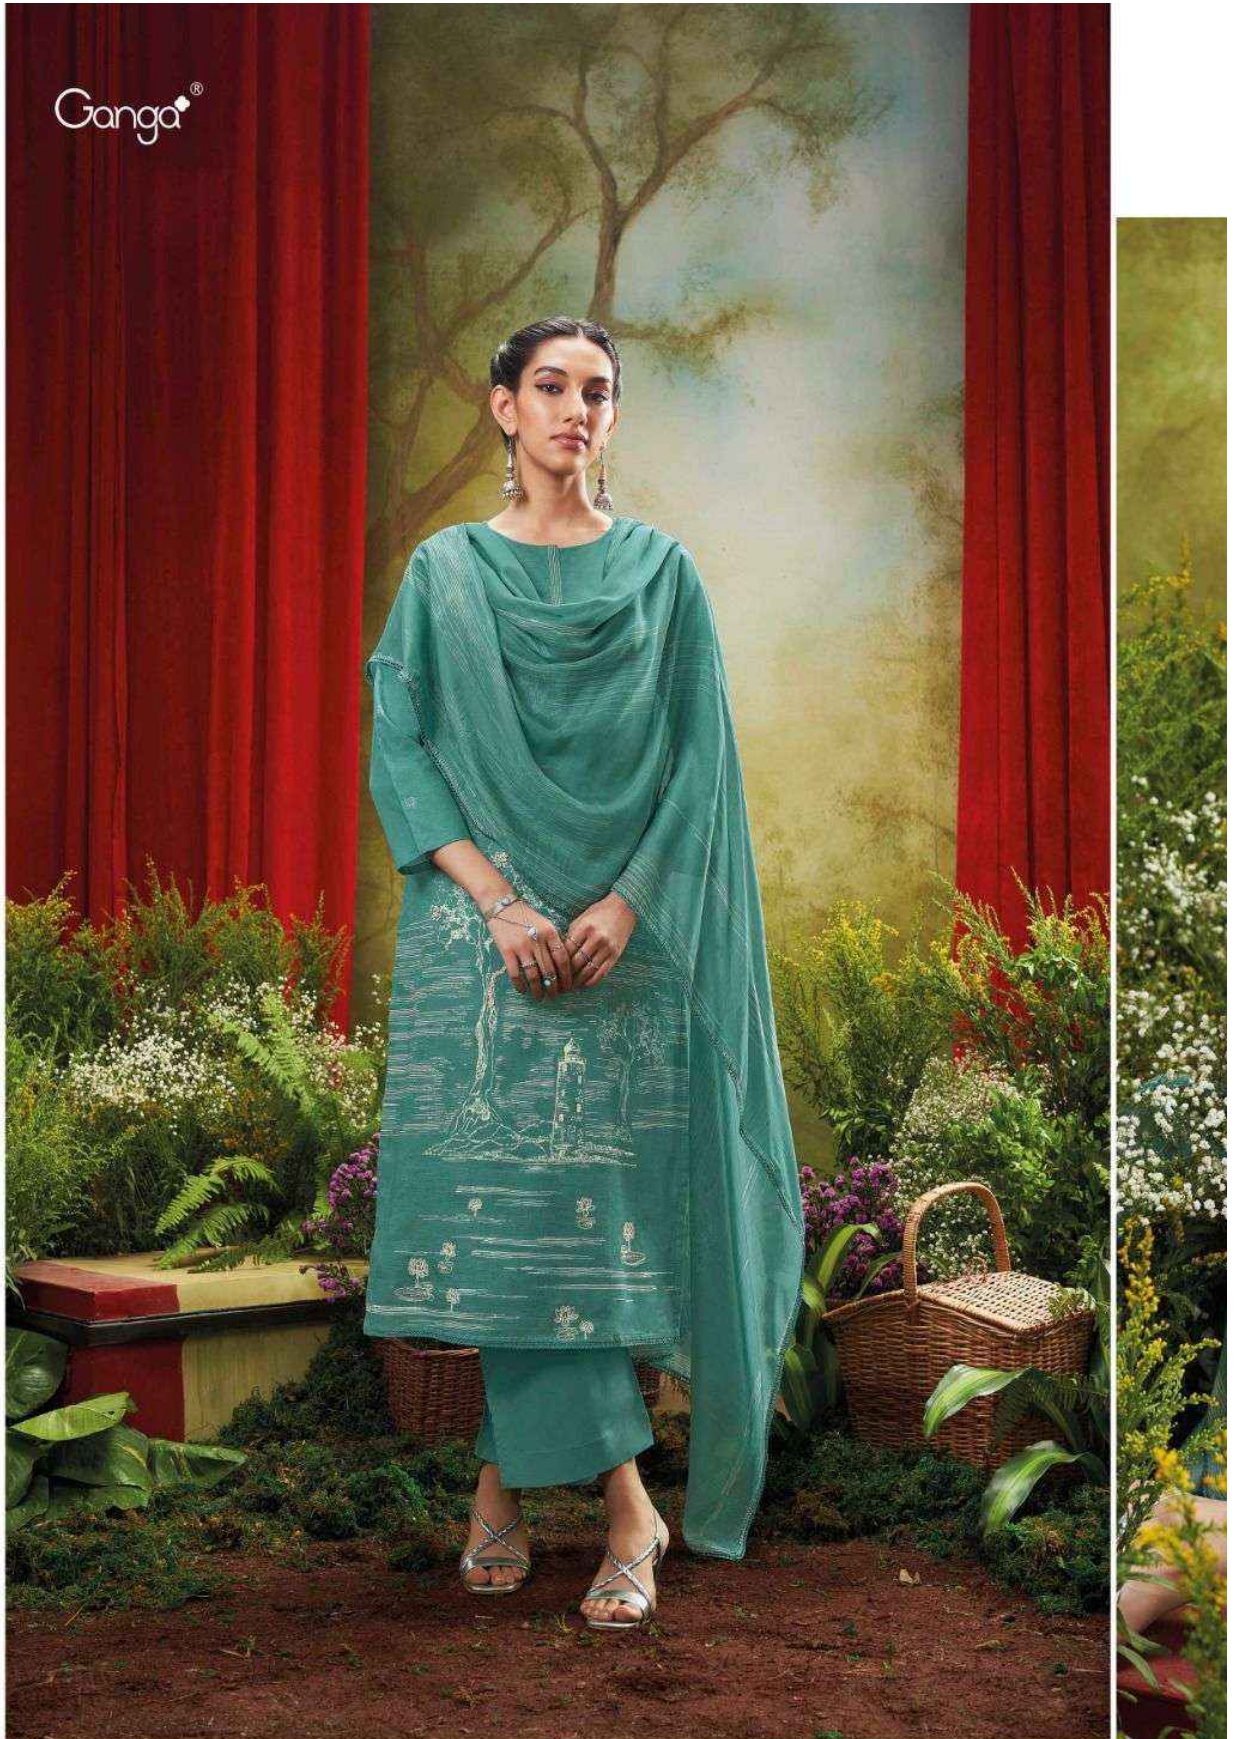

Ganga®

Ganga®

Ganga®

Ganga®

Ganga®

Ganga®

PRODUCT NAME	VEDA
D.NO.	C1961 TO C1966
DESCRIPTION	<p>TOP PREMIUM PATTERN PRINTED WITH HAND EMBROIDERY, HAND WORK AND CROCHET LACE.</p> <p>BOTTOM PREMIUM COTTON SOLID COLOR.</p> <p>DUPATTA PREMIUM BEMBERG LAWN PRINTED WITH CROCHET LACE.</p>
HSN CODE	520851
WHOLESALE PRICE	1940/- EACH+GST(EXTRA)

C1961

C1962

C1963

C1964

C1965

C1966

Ganga®
Veda

C1966