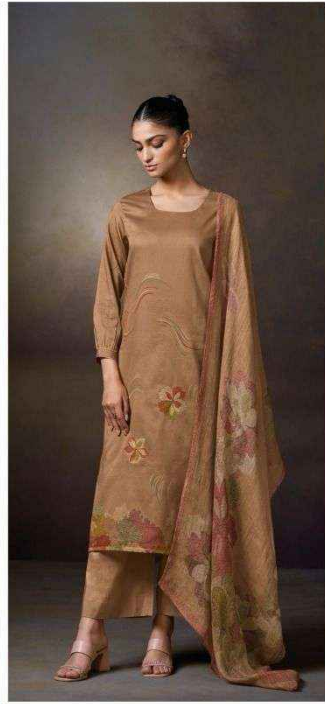

S3445-B

Ganga®
Macie
S3445- A/B/C/D