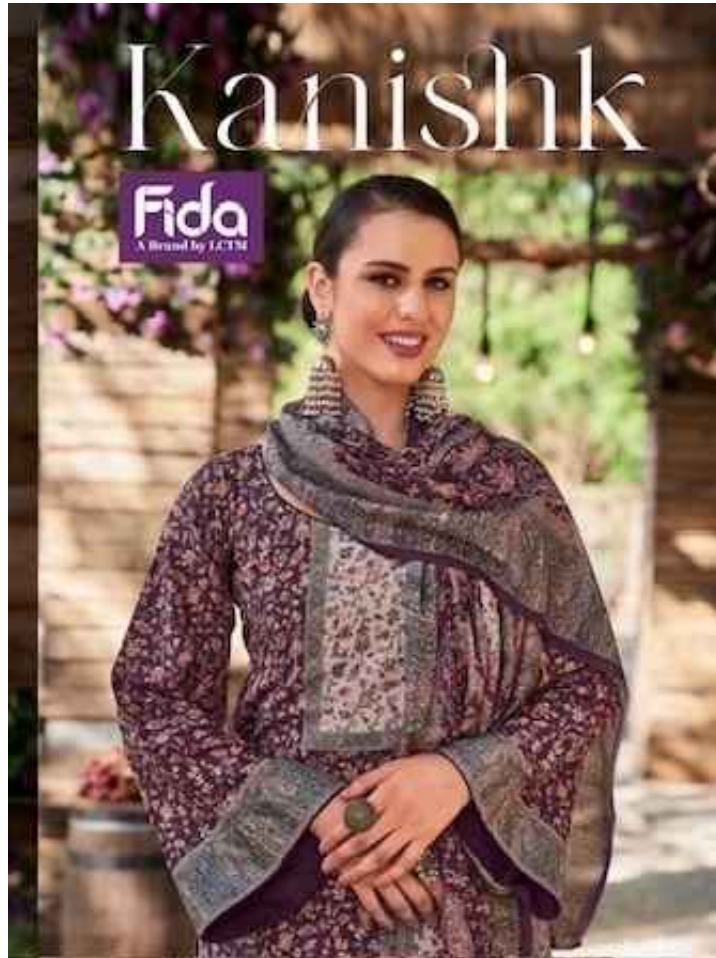

1006

1005

Defining the
new Beauty

Model Size: 5'6" - 5'8"
40 - 42 (EU)

1004

Stylish Elegance

Kanishk

Fida
A Brand by JCTM