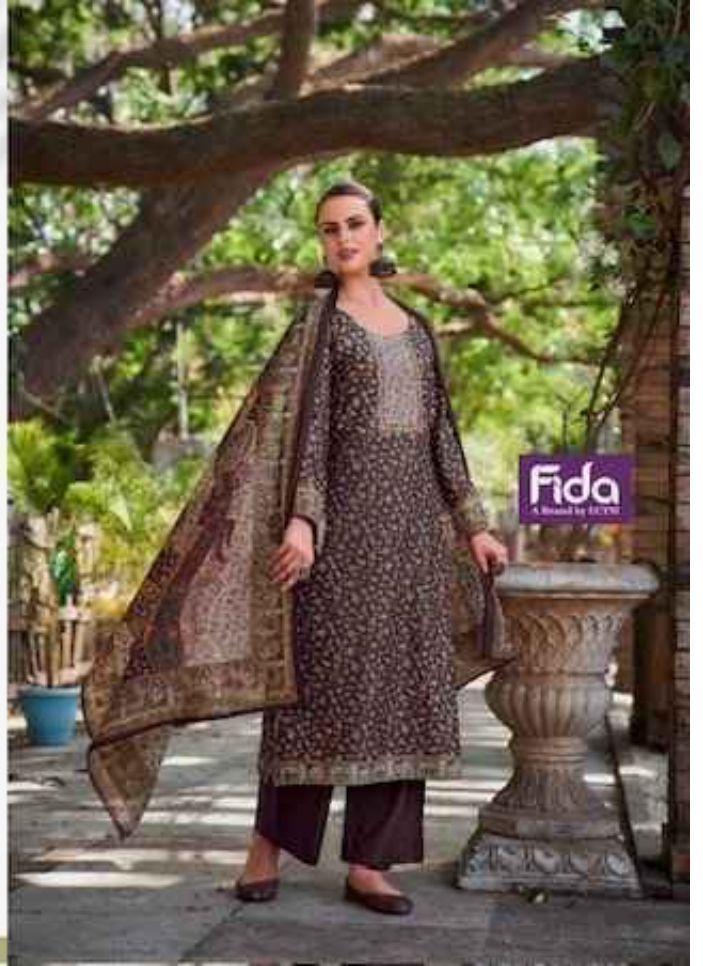

Kanishk

Fida
A Brand by JCTM

Kanishk

1001

1002

1003

1004

1005

1006

1005

Defining the
new Beauty

Model Size: 5'6" - 5'8"
40 - 42 (EU)

1004

Stylish Elegance

Kanishk

Fida
A Brand by JCTM