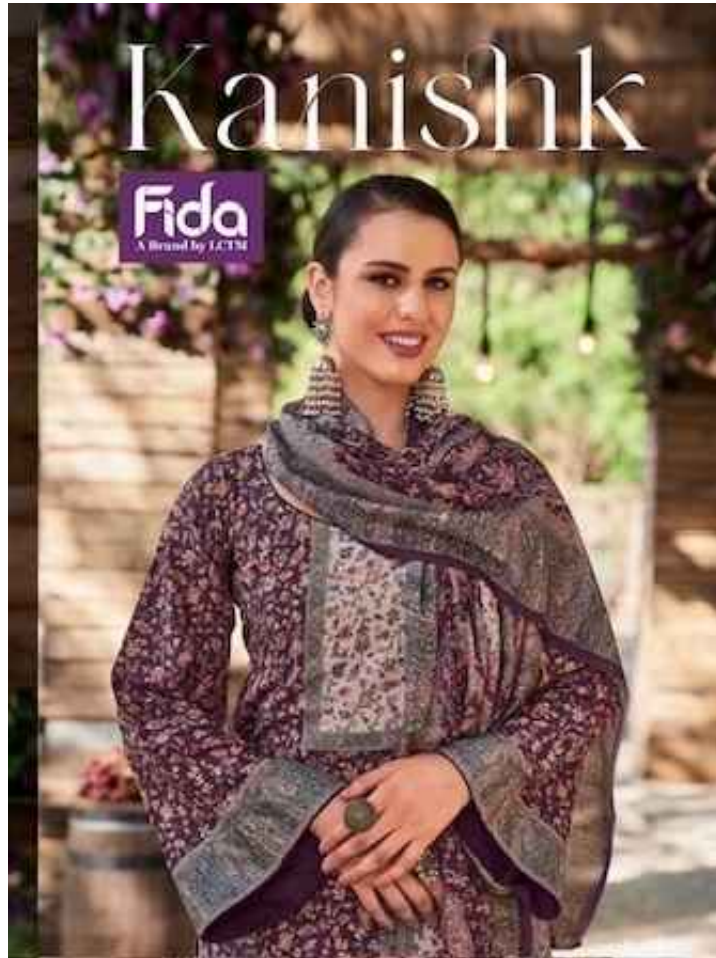

Kanishk

Fida
A Brand by JCTM

Kanishk

1001

1002

1003

1004

1005

1006

1005

Defining the
new Beauty

Model Size: 5'6" - 5'8"
40 - 42 (EU)

1004

Stylish Elegance

Kanishk

Fida
A Brand by JCTM