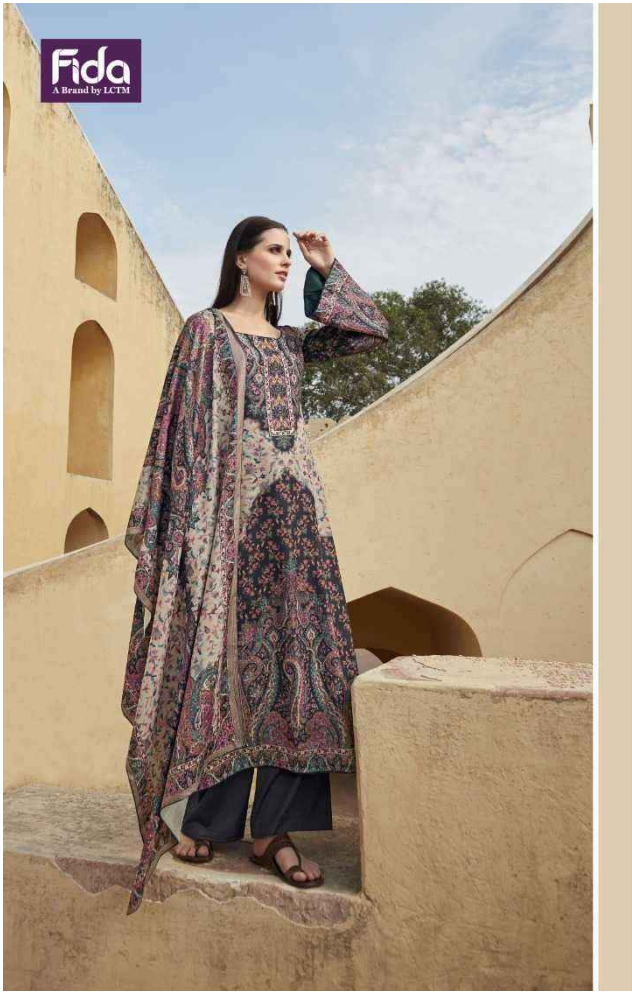

# Samantha

TOP : DIGITAL BLENDED VOILE COTTON

BOTTOM : 50S COTTON SOLID

DUPATTA : DIGITAL SOFT COTTON

Fida  
A Brand by LCTM

1005

PRINCESSES

Fida  
A Brand by L.C.T.H