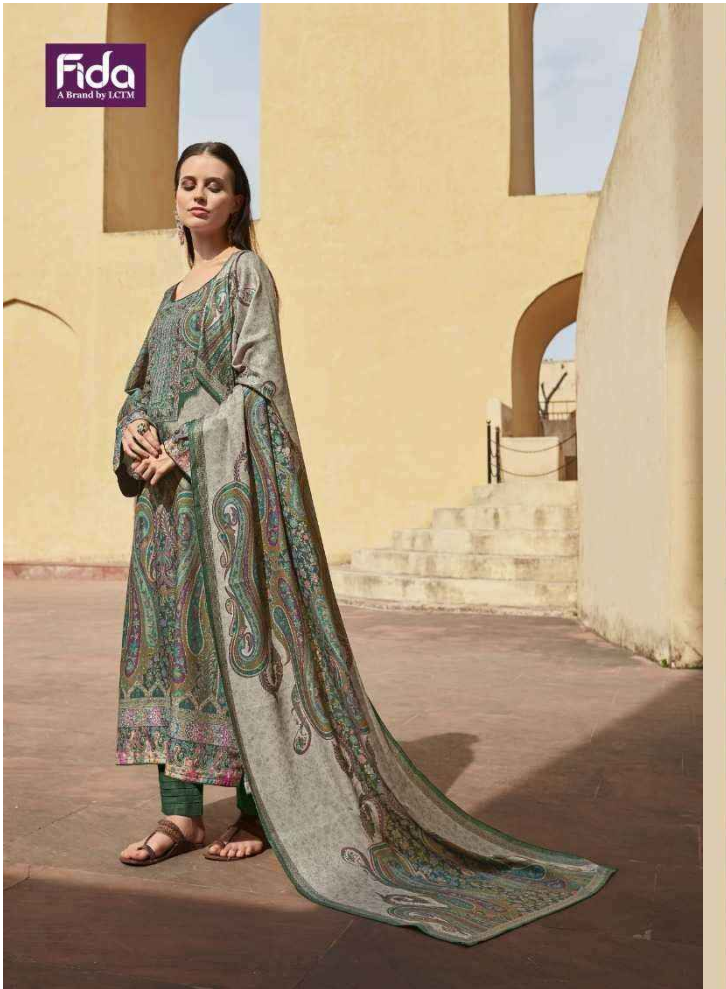

Fida
A Brand by ICTM