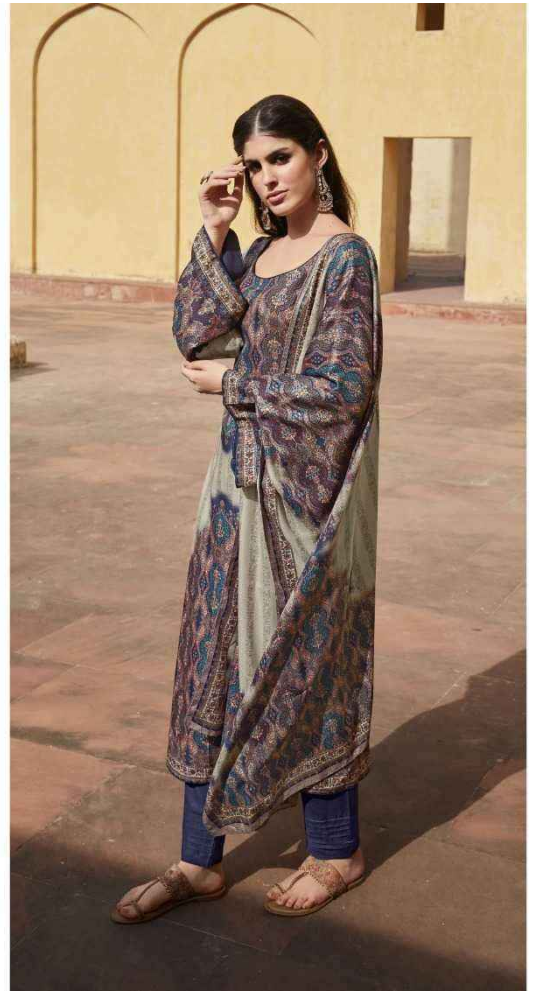

# Samantha

TOP : DIGITAL BLENDED VOILE COTTON

BOTTOM : 50S COTTON SOLID

DUPATTA : DIGITAL SOFT COTTON

Fida  
A Brand by LCTM

1005

PRINCESSES

Fida  
A Brand by L.C.T.H