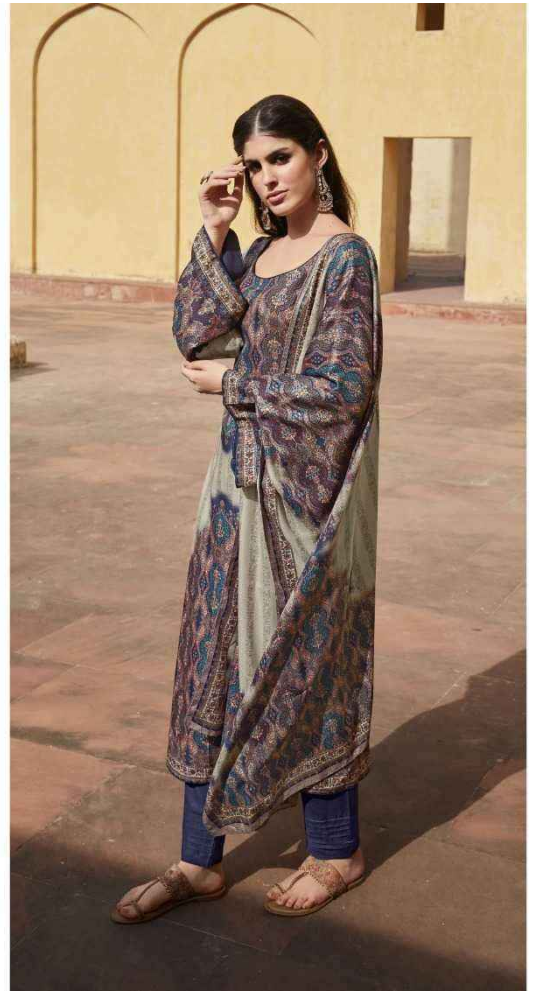

Fida
A Brand by L.C.T.H

STYLISH

1006