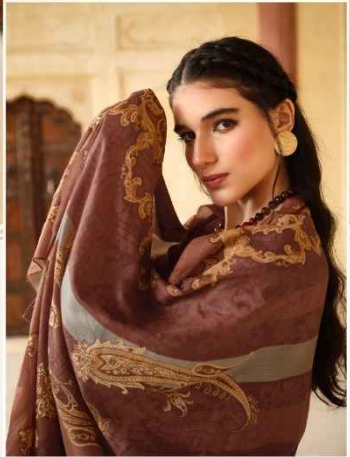

Fida
A Brand by LCTM

1003