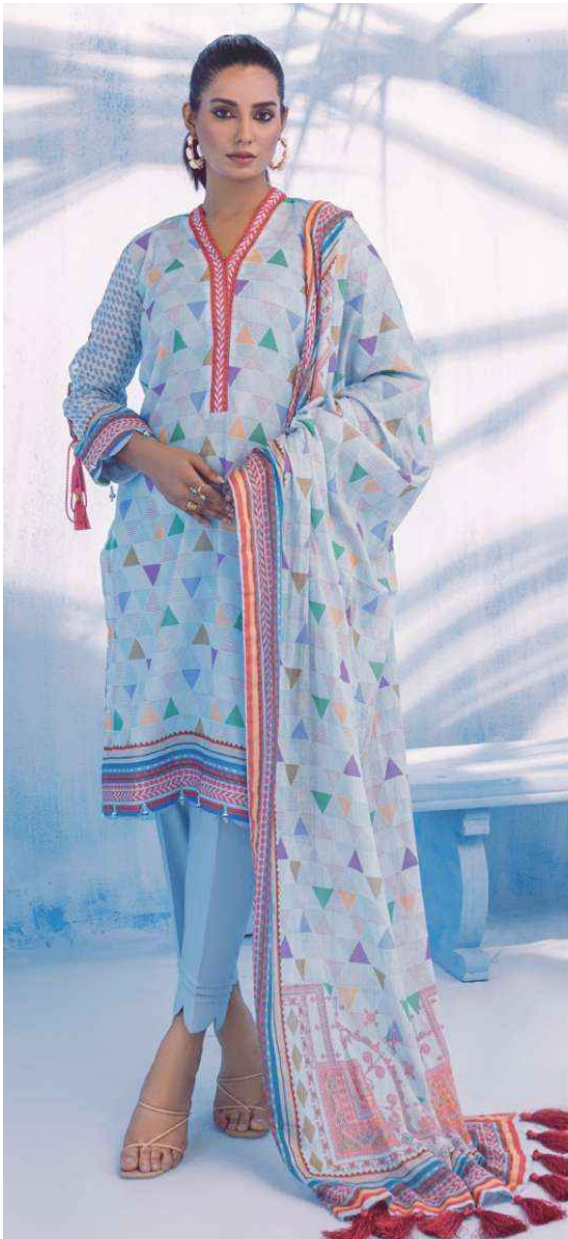

ALZOHAI B
Colors
VOL-3

DIGITAL PRINTED LAWN
with
FANCY LAWN DUPATTA

SHIRT: DIGITAL PRINTED
DUPATTA: DIGITAL PRINTED FANCY LAWN
TROUSER: DYED CAMBRIC