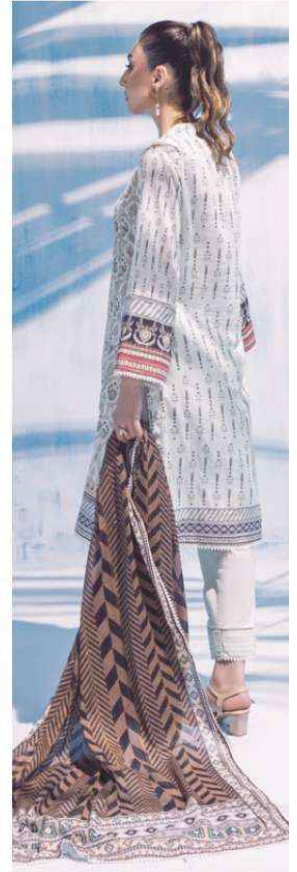

ALZOHAIB Colors

VOL-3

DIGITAL PRINTED LAWN
with
FANCY LAWN DUPATTA

SHIRT: DIGITAL PRINTED
DUPATTA: DIGITAL PRINTED FANCY LAWN
TROUSER: DYED CAMBRIC

Design No.

07

CARE INSTRUCTIONS

- Colors may vary in actual
- Extra Fabric has been used for styling purpose only.
- Final Product will be in standard measurement.
- Do not use any type of bleach or stain removing chemicals.