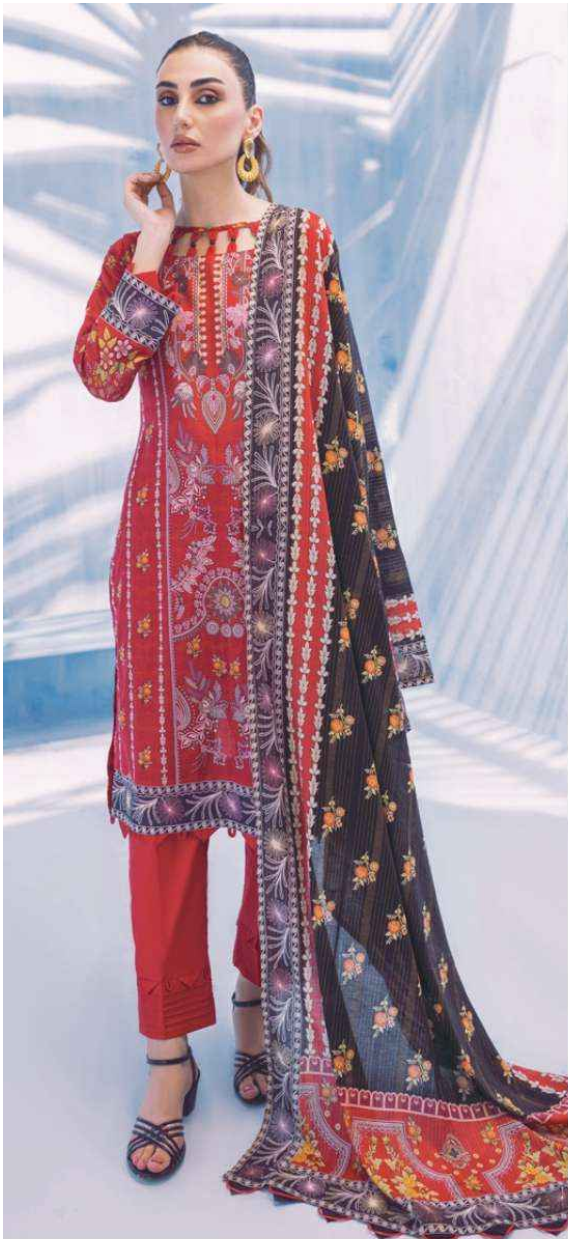

ALZOHAIB Colors

VOL-3

DIGITAL PRINTED LAWN
with
FANCY LAWN DUPATTA

SHIRT: DIGITAL PRINTED
DUPATTA: DIGITAL PRINTED FANCY LAWN
TROUSER: DYED CAMBRIC

Design No.

15