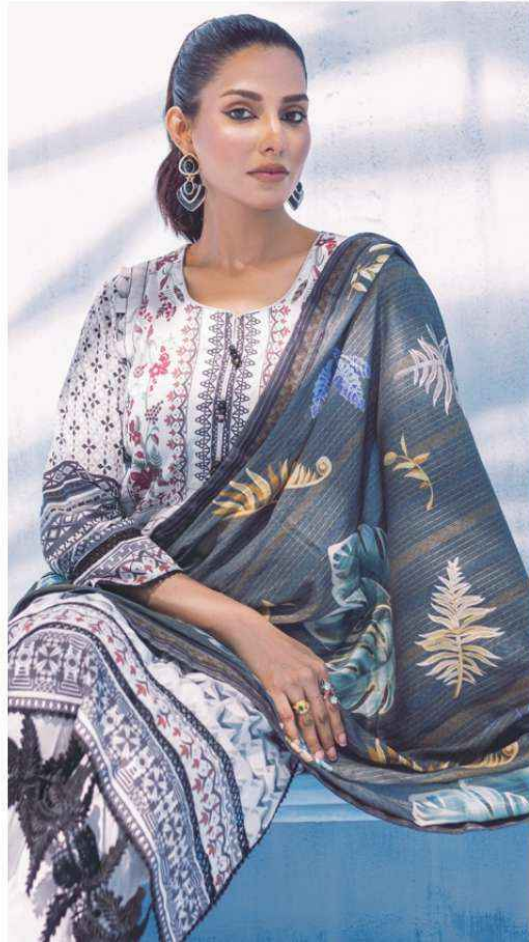

az
ALZOHAI B

alzoHaibstore.com

ALZOHAIB Colors

VOL-3

DIGITAL PRINTED LAWN
with
FANCY LAWN DUPATTA

SHIRT: DIGITAL PRINTED
DUPATTA: DIGITAL PRINTED FANCY LAWN
TROUSER: DYED CAMBRIC

Design No.

11