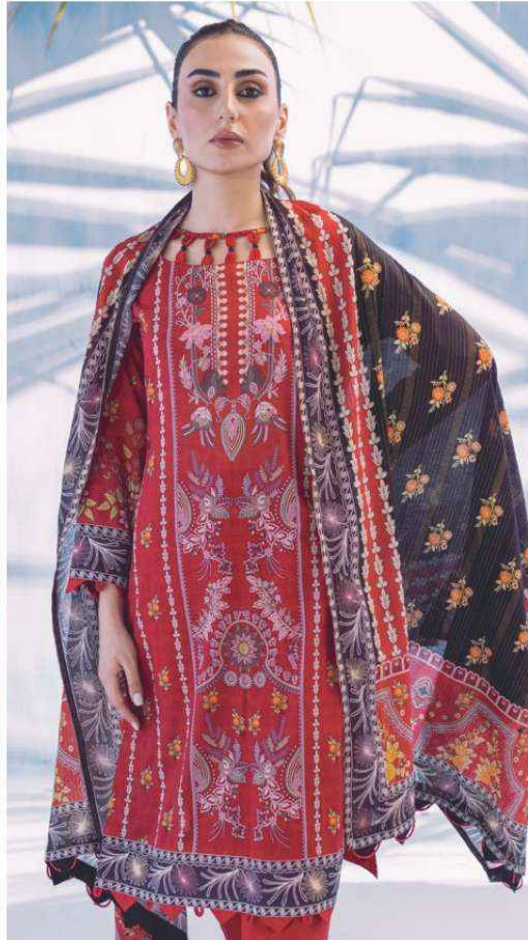

az
ALZOHAIB

alzoHaibstore.com

CARE INSTRUCTIONS

- Colors may vary in actual
- Extra Fabric has been used for styling purpose only.
- Final Product will be in standard measurement.
- Do not use any type of bleach or stain removing chemicals.