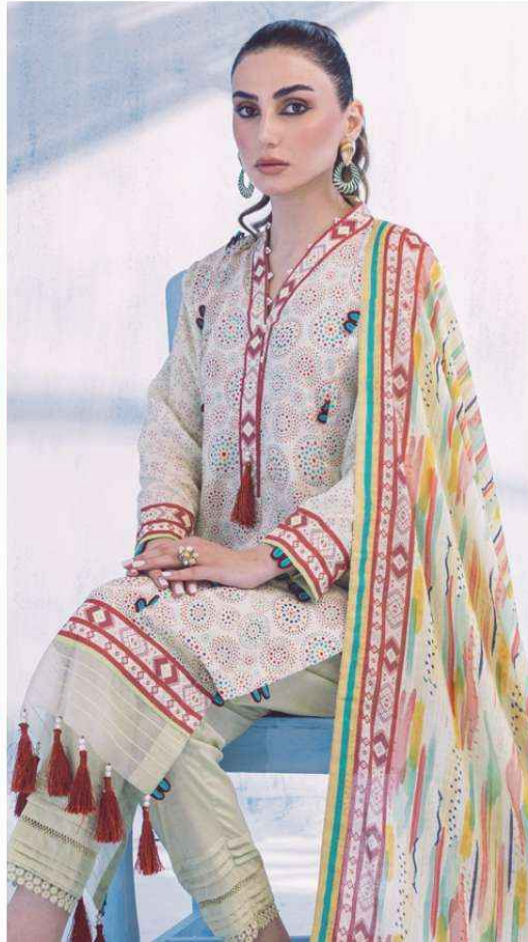

alzoaibstore.com

ALZOHAI B
Colors
VOL-3

DIGITAL PRINTED LAWN
with
FANCY LAWN DUPATTA

SHIRT: DIGITAL PRINTED
DUPATTA: DIGITAL PRINTED FANCY LAWN
TROUSER: DYED CAMBRIC

Design No.

09

az
ALZOHAI B

alzoaibstore.com